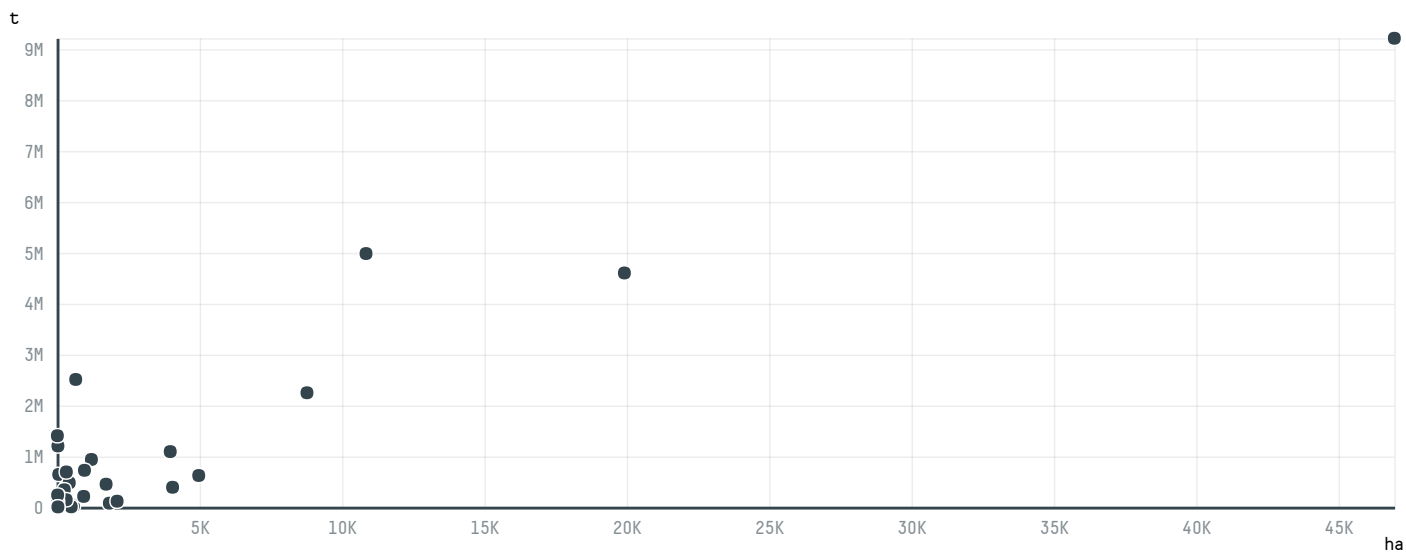

trase

AGESUL INDUSTRIA E COMERCIO DE MOVEIS

ACTIVITY COMMODITY COUNTRY YEAR
Exporter **Soy** **Brazil** **2008**

AGESUL INDUSTRIA E COMERCIO DE MOVEIS was the 308th largest exporter of soy from BRAZIL in 2008, accounting for 64 tons. As an exporter, AGESUL INDUSTRIA E COMERCIO DE MOVEIS sources from 1 municipalities, or 0% of the soy production municipalities. The main destination of the soy exported by AGESUL INDUSTRIA E COMERCIO DE MOVEIS is China (mainland), accounting for 100% of the total.

TOP DESTINATION COUNTRIES OF SOY EXPORTED BY AGESUL INDUSTRIA E COMERCIO DE MOVEIS:

COMPARING COMPANIES EXPORTING SOY FROM BRAZIL IN 2008

Trase is a partnership between

In collaboration with

and many other organizations and individuals.