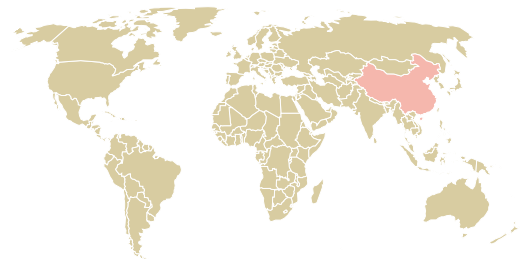

trase

AGESUL INDUSTRIA E COMERCIO DE MOVEIS

ACTIVITY COMMODITY COUNTRY YEAR
Exporter **Soy** **Brazil** **2008**

AGESUL INDUSTRIA E COMERCIO DE MOVEIS was the 308th largest exporter of soy from BRAZIL in 2008, accounting for 64 tons. As an exporter, AGESUL INDUSTRIA E COMERCIO DE MOVEIS sources from 1 municipalities, or 0% of the soy production municipalities. The main destination of the soy exported by AGESUL INDUSTRIA E COMERCIO DE MOVEIS is China (mainland), accounting for 100% of the total.

TOP DESTINATION COUNTRIES OF SOY EXPORTED BY AGESUL INDUSTRIA E COMERCIO DE MOVEIS:

COMPARING COMPANIES EXPORTING SOY FROM BRAZIL IN 2008

Trase is a partnership between

In collaboration with

and many other organizations and individuals.