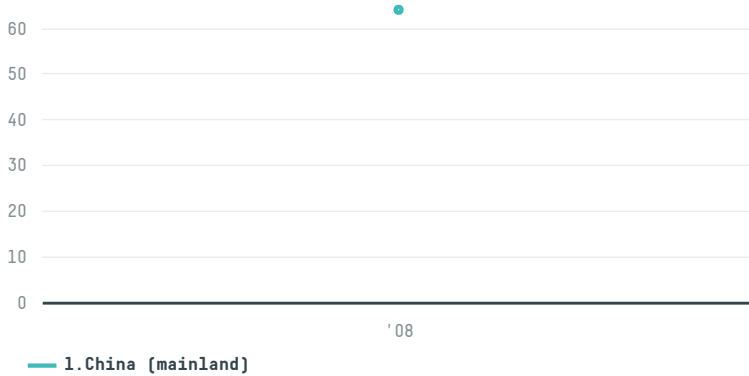

TOP DESTINATION COUNTRIES OF SOY EXPORTED BY AGESUL INDUSTRIA E COMERCIO DE MOVEIS:

COMPARING COMPANIES EXPORTING SOY FROM BRAZIL IN 2008