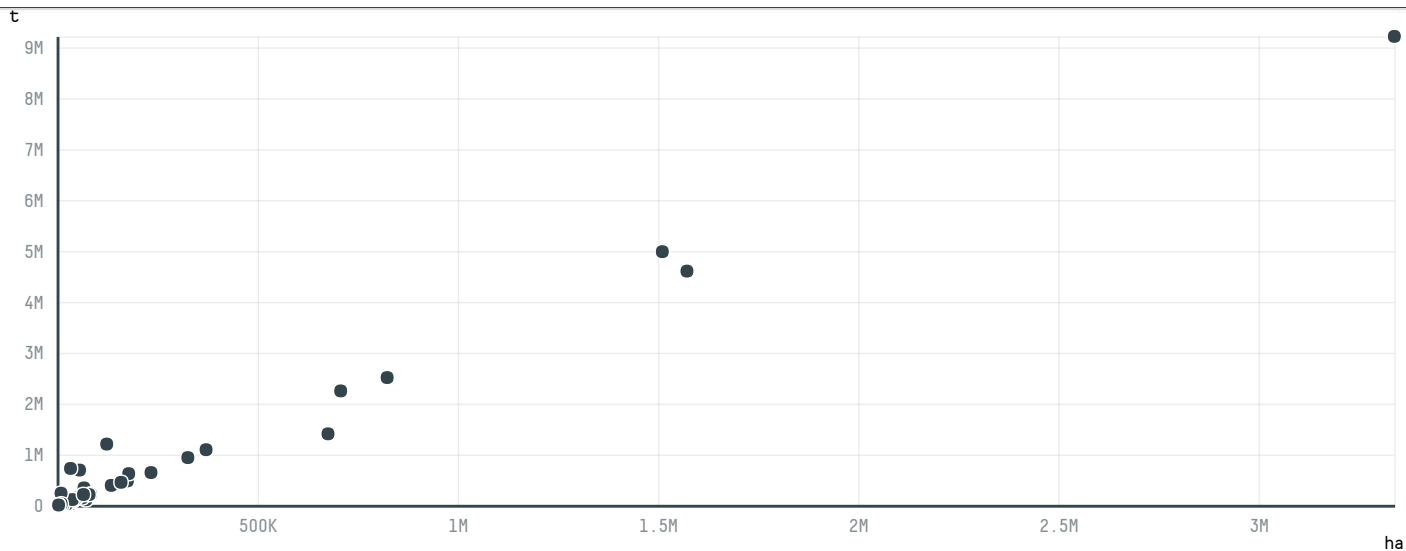

trase

AGESUL INDUSTRIA E COMERCIO DE MOVEIS

ACTIVITY COMMODITY COUNTRY YEAR
Exporter **Soy** **Brazil** **2008**

AGESUL INDUSTRIA E COMERCIO DE MOVEIS was the 308th largest exporter of soy from BRAZIL in 2008, accounting for 64 tons. As an exporter, AGESUL INDUSTRIA E COMERCIO DE MOVEIS sources from 1 municipalities, or 0% of the soy production municipalities. The main destination of the soy exported by AGESUL INDUSTRIA E COMERCIO DE MOVEIS is China (mainland), accounting for 100% of the total.

TOP DESTINATION COUNTRIES OF SOY EXPORTED BY AGESUL INDUSTRIA E COMERCIO DE MOVEIS:

COMPARING COMPANIES EXPORTING SOY FROM BRAZIL IN 2008

Trase is a partnership between

In collaboration with

and many other organizations and individuals.