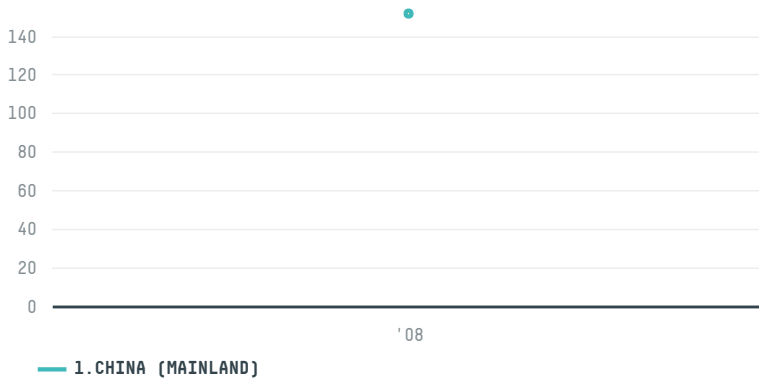

TOP DESTINATION COUNTRIES OF SOY EXPORTED BY MOVEIS ROMA: