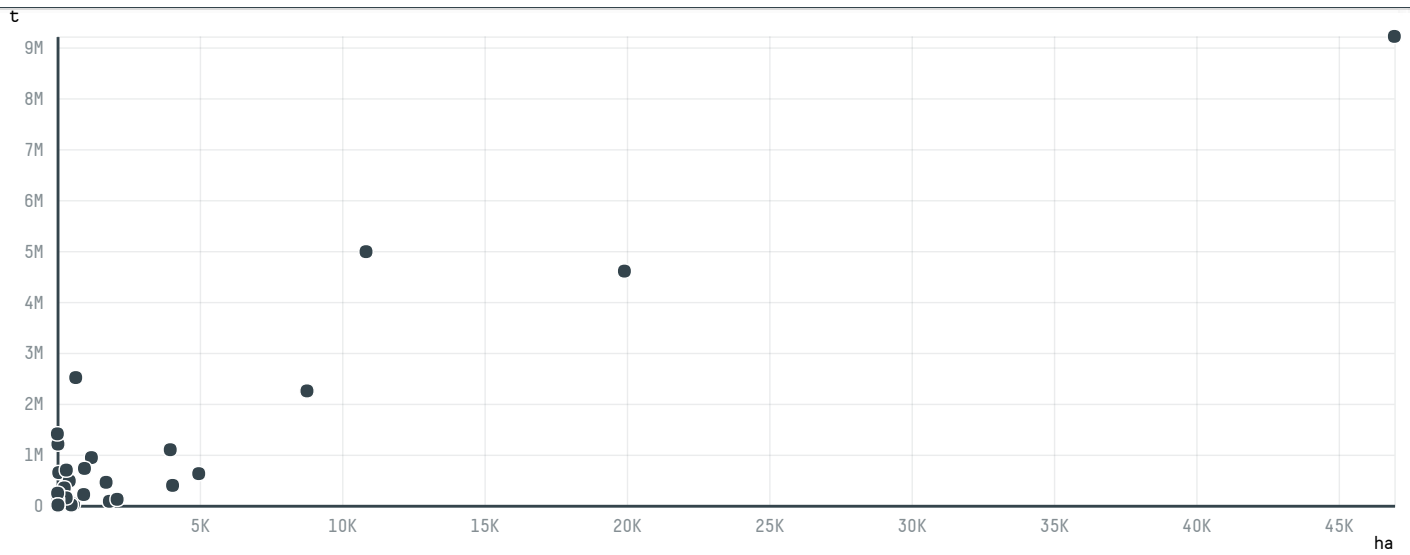

Trase is a partnership between

In collaboration with

and many other organizations and individuals.

Donors

[Terms of Use](#) · [Privacy policy](#) · [Cookie policy](#) · [Contact us](#)