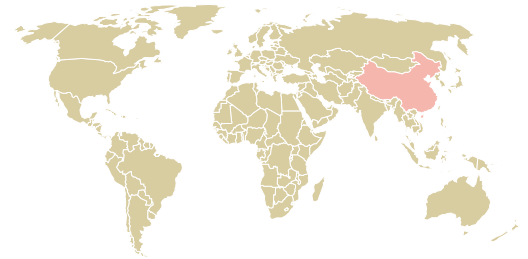

trase

MOVEIS ROMA

ACTIVITY: **Exporter** COMMODITY: **Soy** COUNTRY: **Brazil** YEAR: **2008**

MOVEIS ROMA was the 300th largest exporter of soy from BRAZIL in 2008, accounting for 152 tons. As an exporter, MOVEIS ROMA sources from 1 municipalities, or 0% of the soy production municipalities. The main destination of the soy exported by MOVEIS ROMA is CHINA (MAINLAND), accounting for 100% of the total.

TOP DESTINATION COUNTRIES OF SOY EXPORTED BY MOVEIS ROMA:

COMPARING COMPANIES EXPORTING SOY FROM BRAZIL IN 2008

This website uses cookies to provide you with an improved user experience. By continuing to browse this site, you consent to the use of cookies and similar technologies. Please visit our [privacy policy](#) for further details.