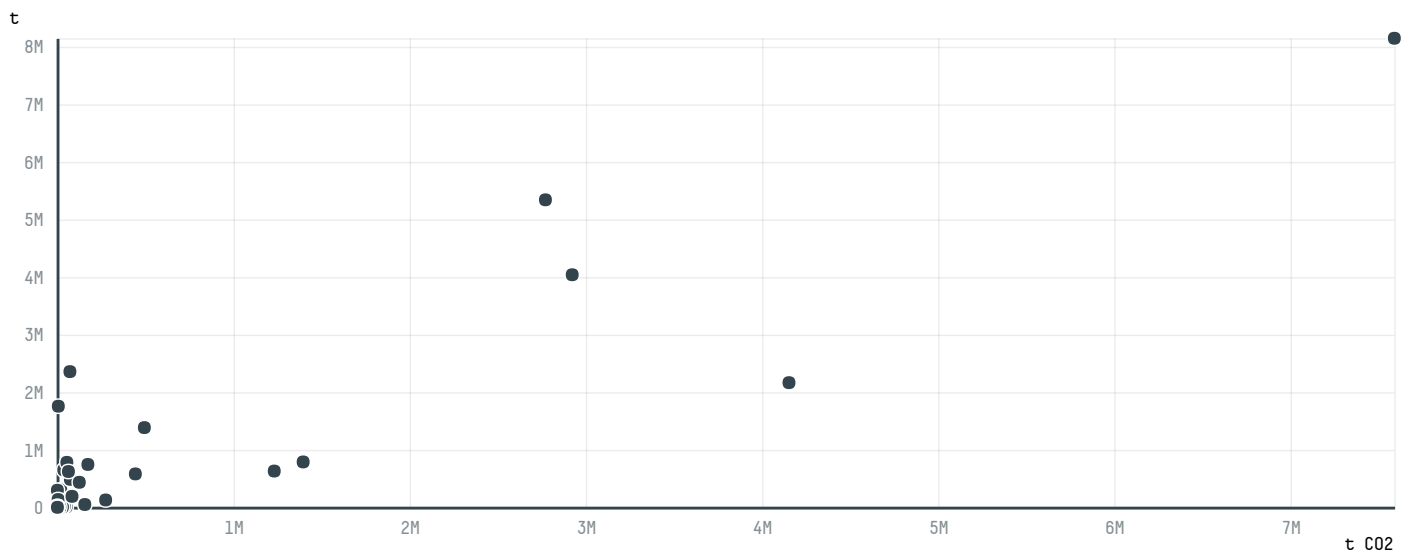

Trase is a partnership between

In collaboration with

and many other organizations and individuals.

Donors

[Terms of Use](#) · [Privacy policy](#) · [Cookie policy](#) · [Contact us](#)

This website uses cookies to provide you with an improved user experience. By continuing to browse this site, you consent to the use of cookies and similar technologies. Please visit our [privacy policy](#) for further details.

I AGREE