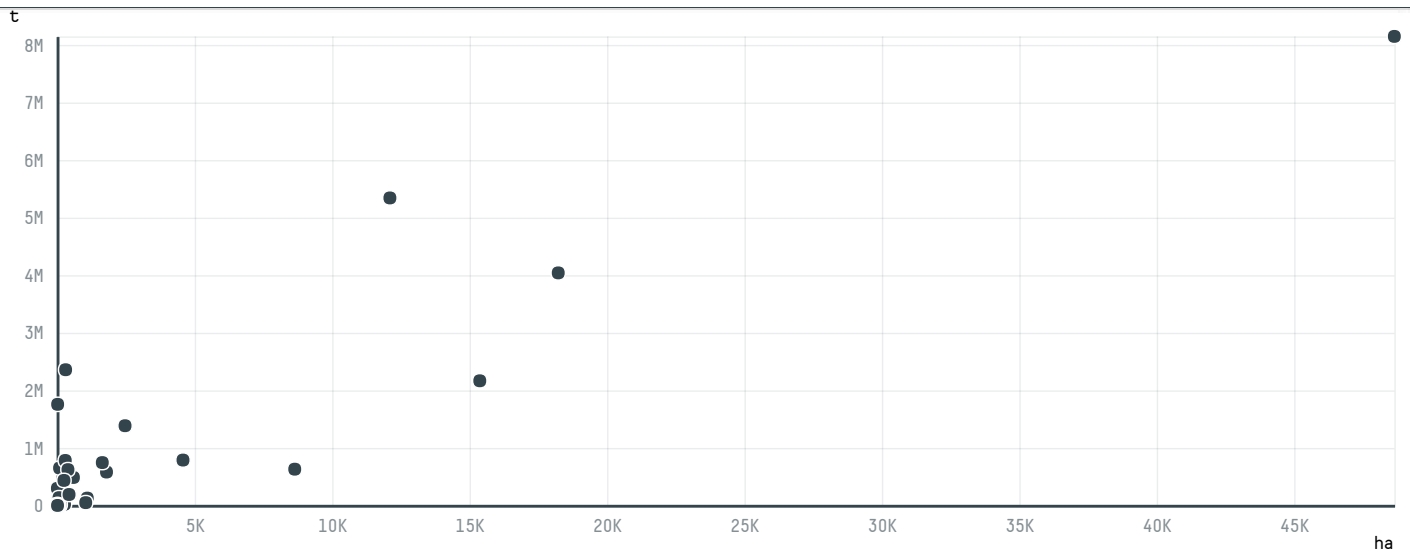

Trase is a partnership between

In collaboration with

and many other organizations and individuals.

Donors

[Terms of Use](#) · [Privacy policy](#) · [Cookie policy](#) · [Contact us](#)

This website uses cookies to provide you with an improved user experience. By continuing to browse this site, you consent to the use of cookies and similar technologies. Please visit our [privacy policy](#) for further details.

I AGREE