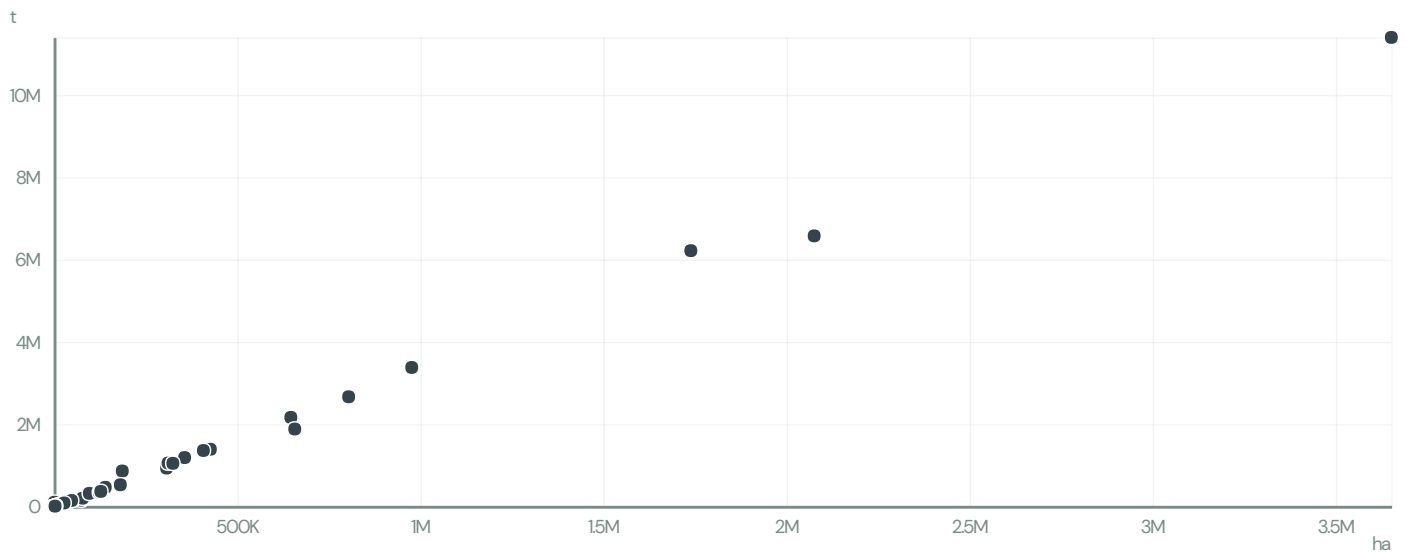

CIA IMPORTADORA E EXPORTADORA COIMEX

ACTIVITY	COMMODITY	COUNTRY	YEAR
Exporter group	Soy	Brazil	2011

CIA IMPORTADORA E EXPORTADORA COIMEX was the 144th largest exporter of soy from BRAZIL in 2011, accounting for 6 thousand tons. As an exporter, CIA IMPORTADORA E EXPORTADORA COIMEX sources from 1 municipalities, or 0% of the soy production municipalities.

Comparing companies exporting SOY from Brazil in 2011