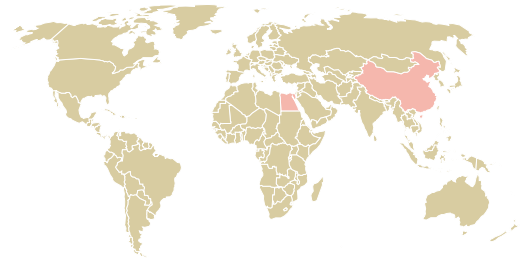

trase

MARINI MOVEIS

ACTIVITY COMMODITY COUNTRY YEAR
Exporter **Soy** **Brazil** **2008**

MARINI MOVEIS was the 263rd largest exporter of soy from BRAZIL in 2008, accounting for 484 tons. As an exporter, MARINI MOVEIS sources from 1 municipalities, or 0% of the soy production municipalities. The main destination of the soy exported by MARINI MOVEIS is CHINA (MAINLAND), accounting for 64% of the total.

TOP DESTINATION COUNTRIES OF SOY EXPORTED BY MARINI MOVEIS:

COMPARING COMPANIES EXPORTING SOY FROM BRAZIL IN 2008

This website uses cookies to provide you with an improved user experience. By continuing to browse this site, you consent to the use of cookies and similar technologies. Please visit our [privacy policy](#) for further details.