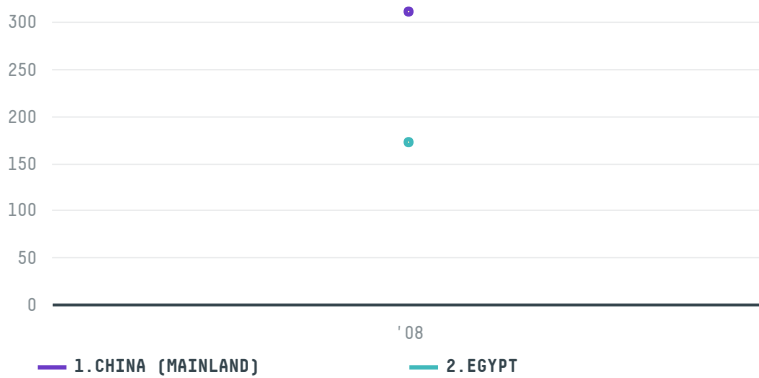

TOP DESTINATION COUNTRIES OF SOY EXPORTED BY MARINI MOVEIS: