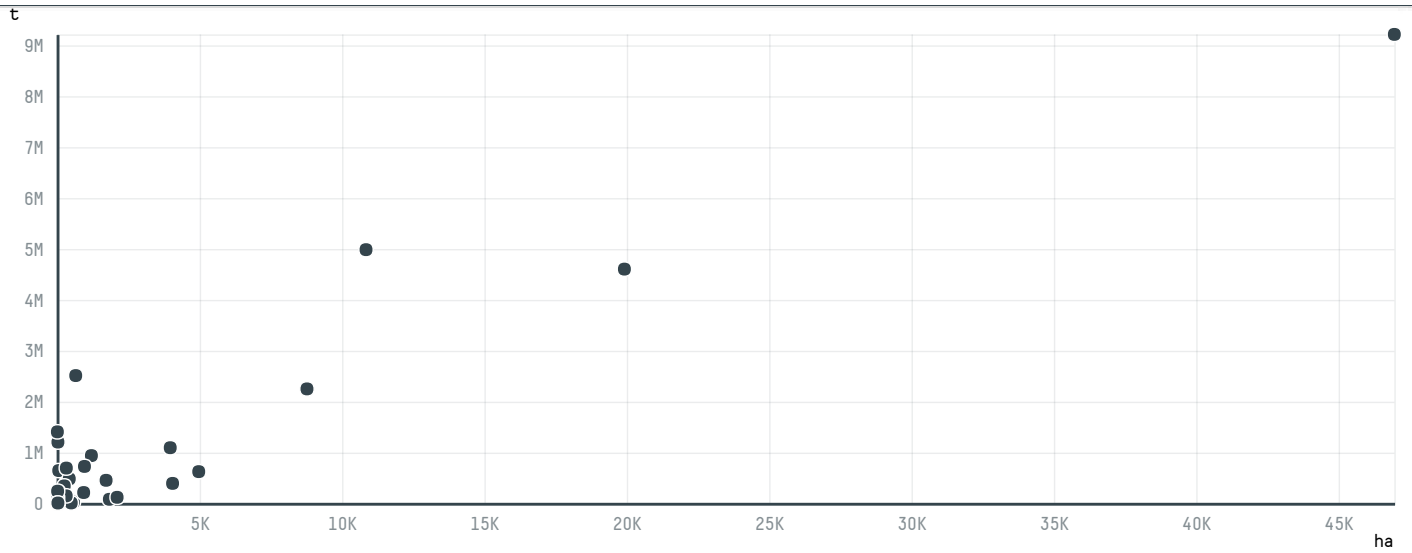

Trase is a partnership between

In collaboration with

and many other organizations and individuals.

Donors

[Terms of Use](#) · [Privacy policy](#) · [Cookie policy](#) · [Contact us](#)