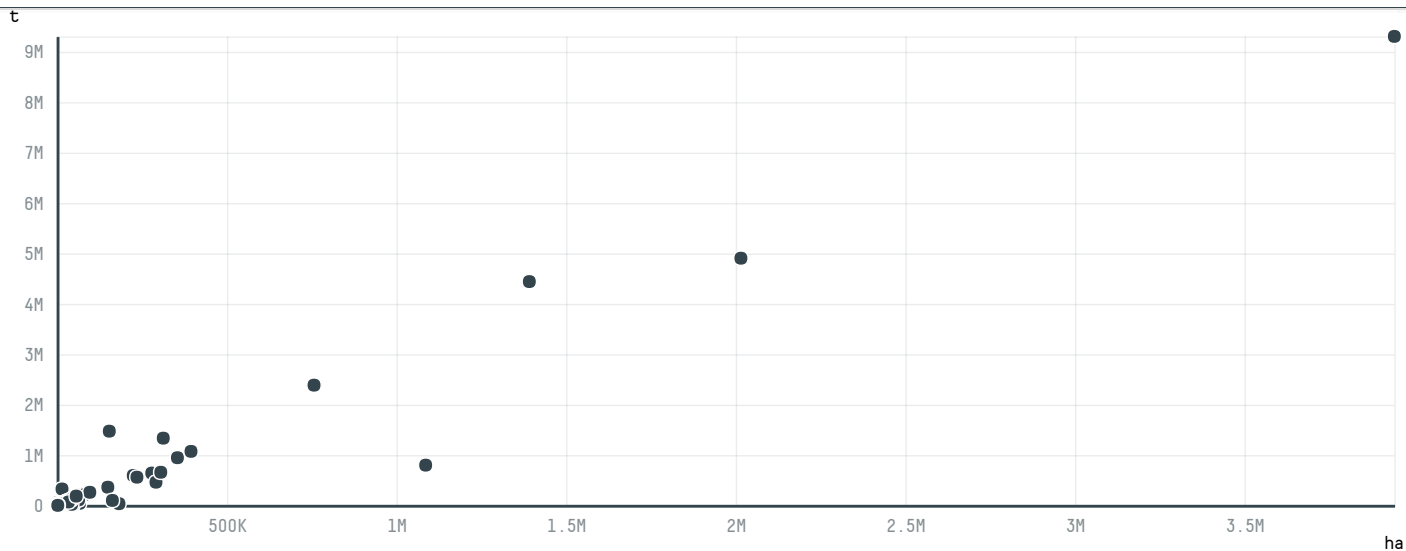

trase

CERAMARTE LIMITADA

ACTIVITY COMMODITY COUNTRY YEAR
Exporter **Soy** **Brazil** **2005**

CERAMARTE LIMITADA was the 248th largest exporter of soy from BRAZIL in 2005, accounting for 660 tons. This is a 87% decrease vs the previous year. As an exporter, CERAMARTE LIMITADA sources from 1 municipalities, or 0% of the soy production municipalities. The main destination of the soy exported by CERAMARTE LIMITADA is Netherlands, accounting for 100% of the total.

TOP DESTINATION COUNTRIES OF SOY EXPORTED BY CERAMARTE LIMITADA:

COMPARING COMPANIES EXPORTING SOY FROM BRAZIL IN 2005

Trase is a partnership between

In collaboration with

and many other organizations and individuals.