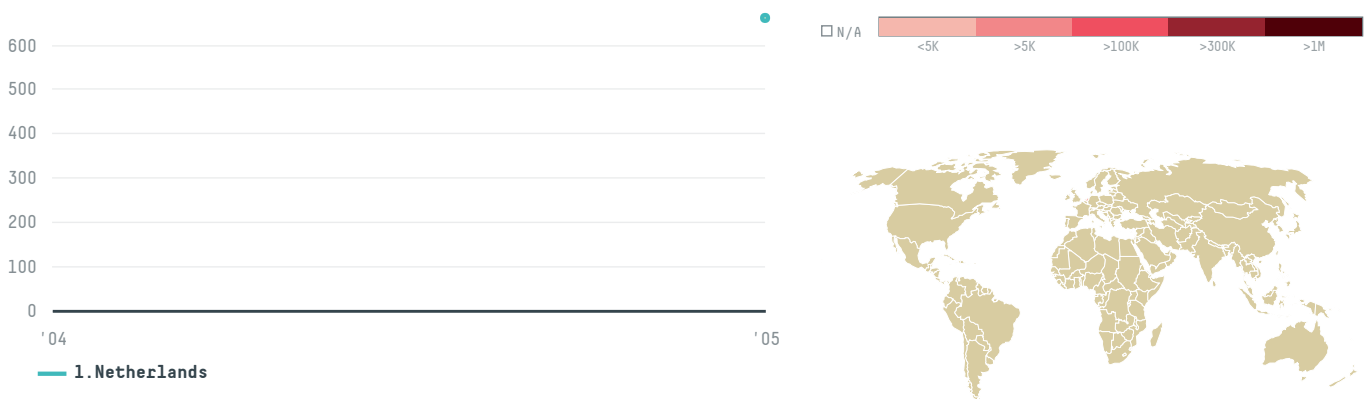

trase

CERAMARTE LIMITADA

ACTIVITY COMMODITY COUNTRY YEAR
Exporter **Soy** **Brazil** **2005**

CERAMARTE LIMITADA was the 248th largest exporter of soy from BRAZIL in 2005, accounting for 660 tons. This is a 87% decrease vs the previous year. As an exporter, CERAMARTE LIMITADA sources from 1 municipalities, or 0% of the soy production municipalities. The main destination of the soy exported by CERAMARTE LIMITADA is Netherlands, accounting for 100% of the total.

TOP DESTINATION COUNTRIES OF SOY EXPORTED BY CERAMARTE LIMITADA:

COMPARING COMPANIES EXPORTING SOY FROM BRAZIL IN 2005

Trase is a partnership between

In collaboration with

and many other organizations and individuals.