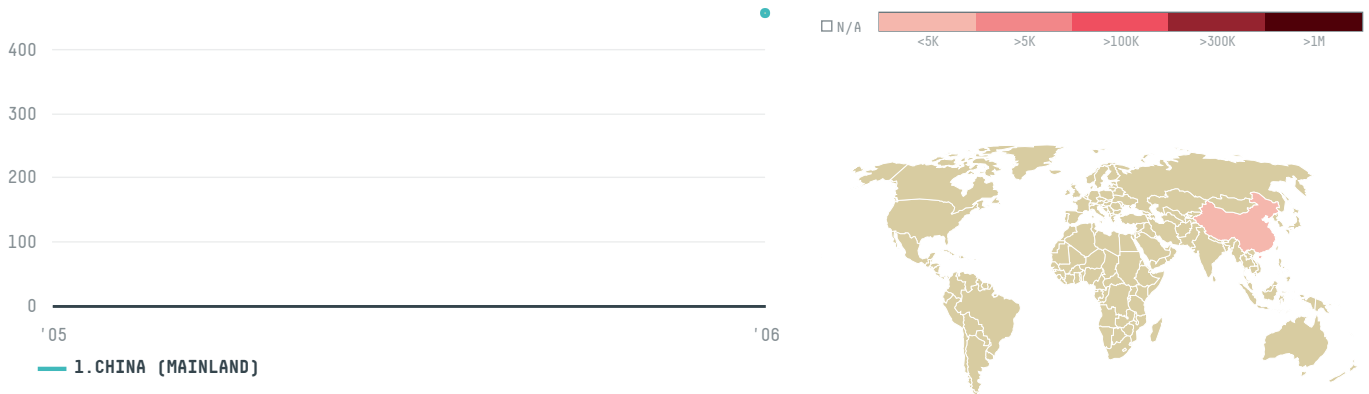

TOP DESTINATION COUNTRIES OF SOY EXPORTED BY CALCADOS PRICAWI:

COMPARING COMPANIES EXPORTING SOY FROM BRAZIL IN 2006