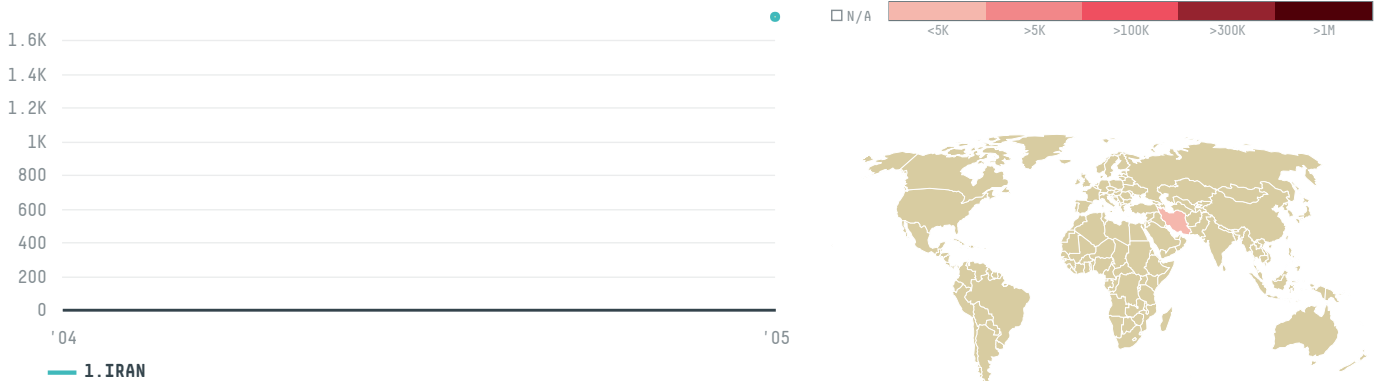

TOP DESTINATION COUNTRIES OF SOY EXPORTED BY INDUSTRIA DE LATICINIOS PALMEIRA DOS INDIOS ILPISA:

COMPARING COMPANIES EXPORTING SOY FROM BRAZIL IN 2005