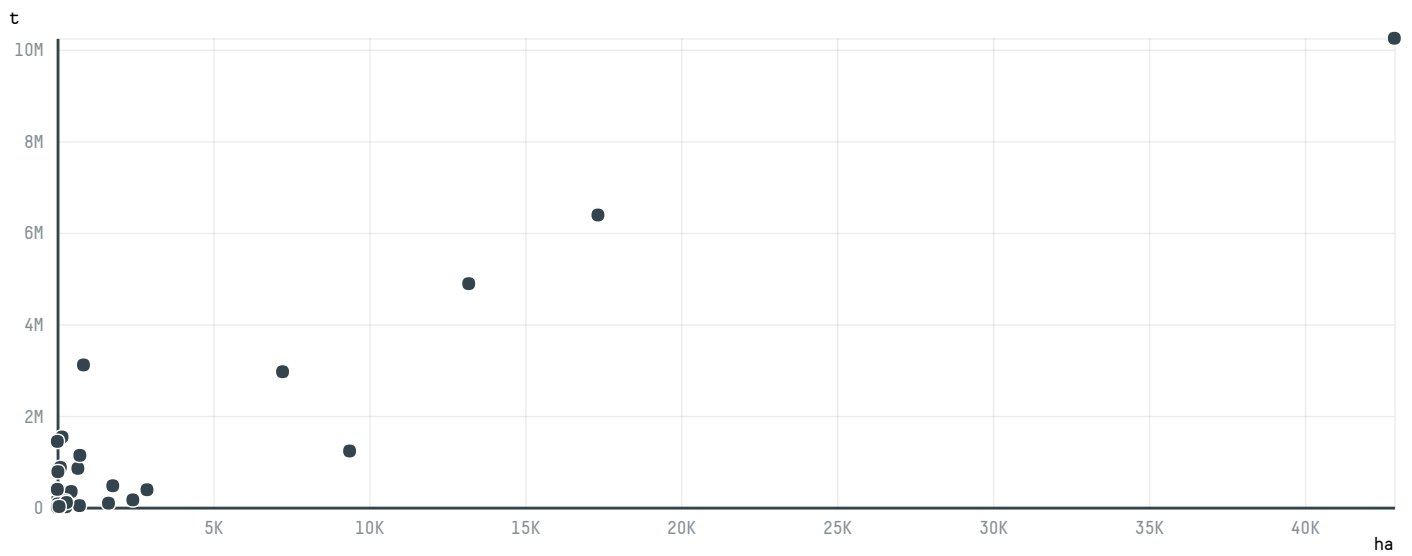

Trase is a partnership between

In collaboration with

and many other organizations and individuals.

Donors

[Terms of Use](#) · [Privacy policy](#) · [Cookie policy](#) · [Contact us](#)

This website uses cookies to provide you with an improved user experience. By continuing to browse this site, you consent to the use of cookies and similar technologies. Please visit our [privacy policy](#) for further details.

I AGREE