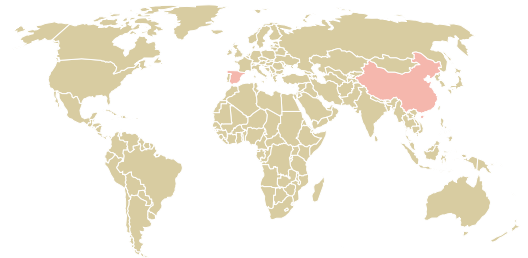

trase

DITALIA MOVEIS INDUSTRIAL

ACTIVITY: **Exporter** COMMODITY: **Soy** COUNTRY: **Brazil** YEAR: **2009**

DITALIA MOVEIS INDUSTRIAL was the 168th largest exporter of soy from BRAZIL in 2009, accounting for 2 thousand tons. As an exporter, DITALIA MOVEIS INDUSTRIAL sources from 1 municipalities, or 0% of the soy production municipalities. The main destination of the soy exported by DITALIA MOVEIS INDUSTRIAL is CHINA (MAINLAND), accounting for 82% of the total.

TOP DESTINATION COUNTRIES OF SOY EXPORTED BY DITALIA MOVEIS INDUSTRIAL:

COMPARING COMPANIES EXPORTING SOY FROM BRAZIL IN 2009

Trase is a partnership between

In collaboration with

and many other organizations and individuals.