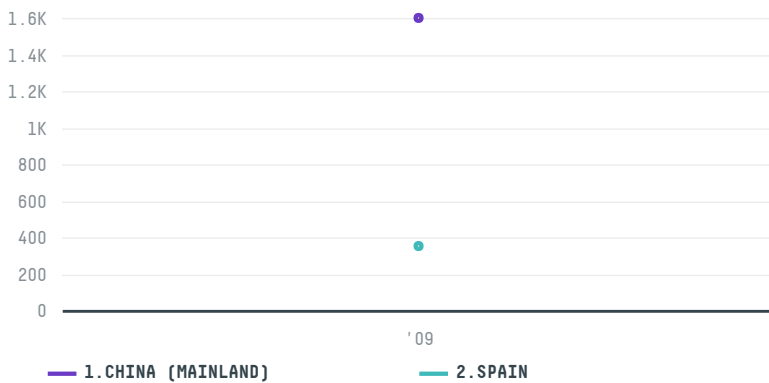

TOP DESTINATION COUNTRIES OF SOY EXPORTED BY DITALIA MOVEIS INDUSTRIAL:

COMPARING COMPANIES EXPORTING SOY FROM BRAZIL IN 2009