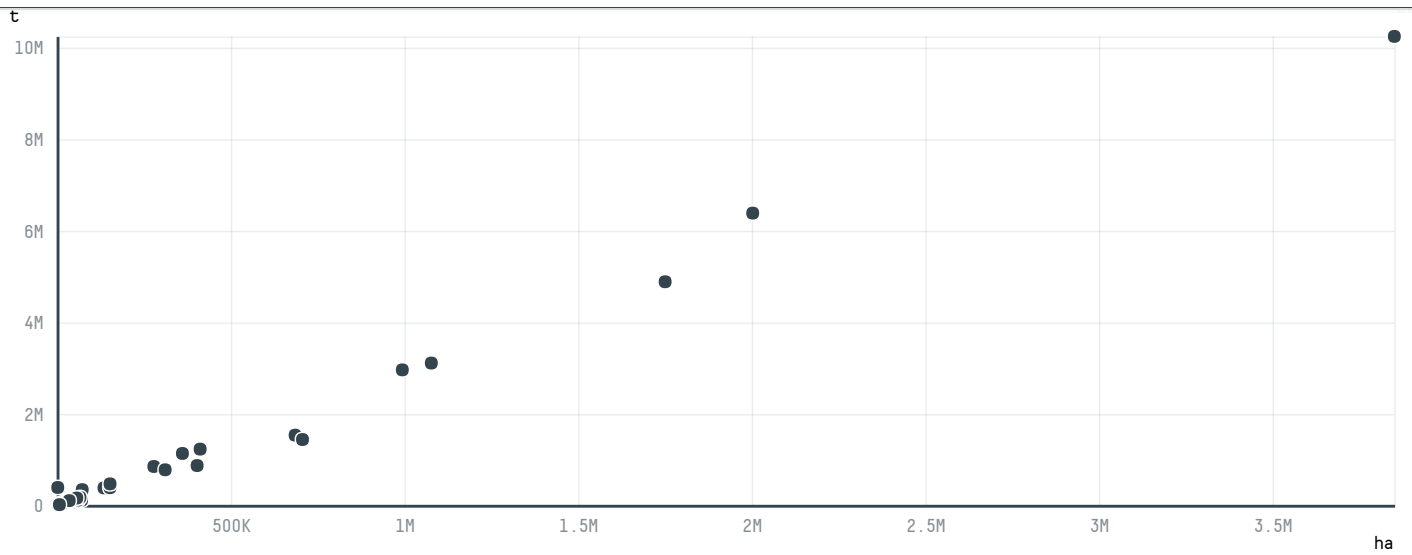

trase

DITALIA MOVEIS INDUSTRIAL

ACTIVITY: **Exporter** COMMODITY: **Soy** COUNTRY: **Brazil** YEAR: **2009**

DITALIA MOVEIS INDUSTRIAL was the 168th largest exporter of soy from BRAZIL in 2009, accounting for 2 thousand tons. As an exporter, DITALIA MOVEIS INDUSTRIAL sources from 1 municipalities, or 0% of the soy production municipalities. The main destination of the soy exported by DITALIA MOVEIS INDUSTRIAL is CHINA (MAINLAND), accounting for 82% of the total.

TOP DESTINATION COUNTRIES OF SOY EXPORTED BY DITALIA MOVEIS INDUSTRIAL:

COMPARING COMPANIES EXPORTING SOY FROM BRAZIL IN 2009

Trase is a partnership between

In collaboration with

and many other organizations and individuals.