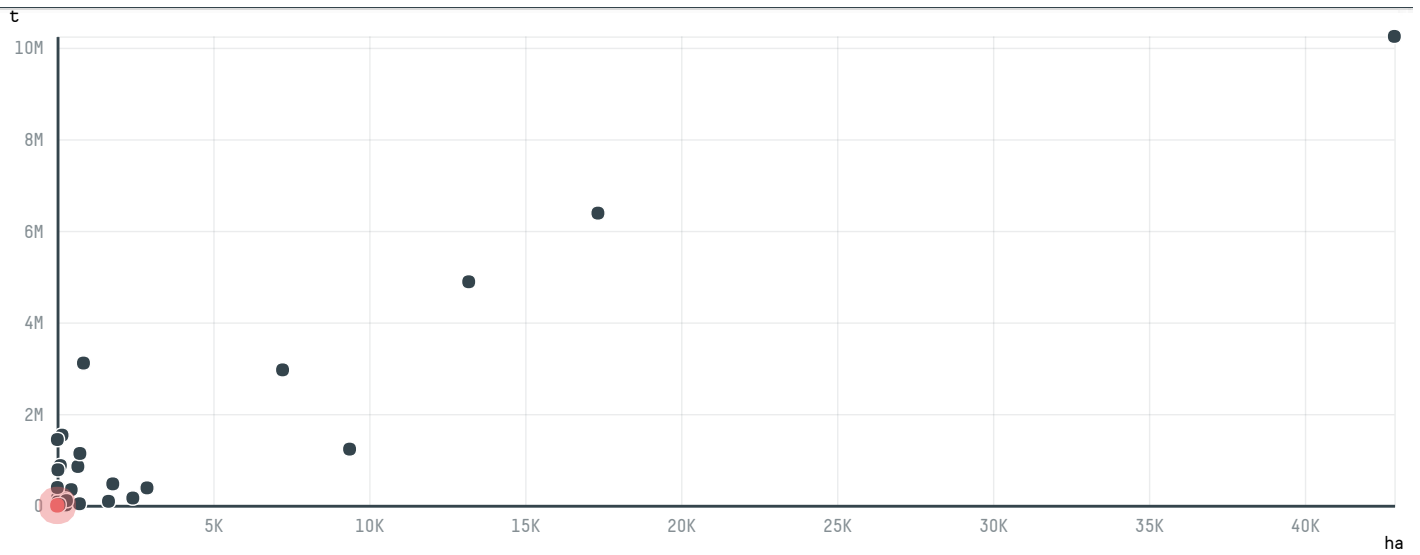

Trase is a partnership between

In collaboration with

and many other organizations and individuals.

Donors

[Terms of Use](#) · [Privacy policy](#) · [Cookie policy](#) · [Contact us](#)