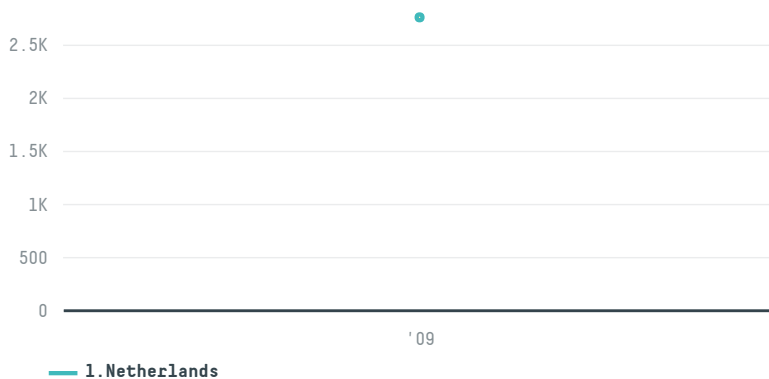

trase

GIBEN DO BRASIL MAQUINAS E EQUIPAMENTOS LIMITADA

ACTIVITY COMMODITY COUNTRY YEAR
Exporter **Soy** **Brazil** **2009**

GIBEN DO BRASIL MAQUINAS E EQUIPAMENTOS LIMITADA was the 158th largest exporter of soy from BRAZIL in 2009, accounting for 3 thousand tons. As an exporter, GIBEN DO BRASIL MAQUINAS E EQUIPAMENTOS LIMITADA sources from 2 municipalities, or 0% of the soy production municipalities. The main destination of the soy exported by GIBEN DO BRASIL MAQUINAS E EQUIPAMENTOS LIMITADA is Netherlands, accounting for 100% of the total.

TOP DESTINATION COUNTRIES OF SOY EXPORTED BY GIBEN DO BRASIL MAQUINAS E EQUIPAMENTOS LIMITADA:

□ N/A <5K >5K >100K >300K >1M

BIOME	SOY DEFORESTATION RISK
CERRADO	0.4ha
MATA ATLANTICA	N/A
Total	0.4

MUNICIPALITY	SOY DEFORESTATION RISK
AGUA COMPRIDA	0.4ha
CAMPINAS	N/A
Total	0.4