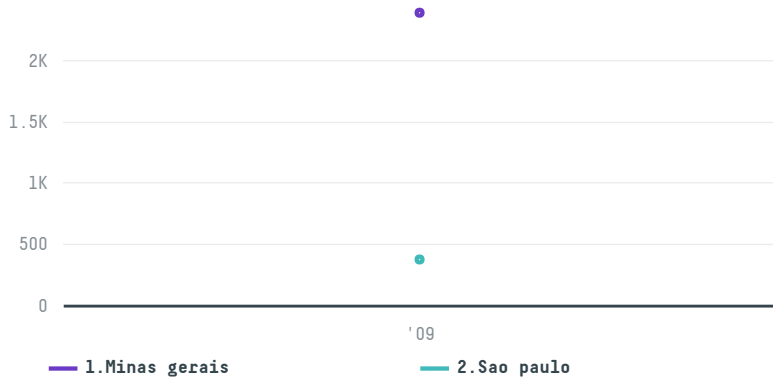

trase

GIBEN DO BRASIL MAQUINAS E EQUIPAMENTOS LIMITADA

ACTIVITY COMMODITY COUNTRY YEAR
Exporter **Soy** **Brazil** **2009**

GIBEN DO BRASIL MAQUINAS E EQUIPAMENTOS LIMITADA was the 158th largest exporter of soy from BRAZIL in 2009, accounting for 3 thousand tons. As an exporter, GIBEN DO BRASIL MAQUINAS E EQUIPAMENTOS LIMITADA sources from 2 municipalities, or 0% of the soy production municipalities. The main destination of the soy exported by GIBEN DO BRASIL MAQUINAS E EQUIPAMENTOS LIMITADA is Netherlands, accounting for 100% of the total.

TOP DESTINATION COUNTRIES OF SOY EXPORTED BY GIBEN DO BRASIL MAQUINAS E EQUIPAMENTOS LIMITADA:

□ N/A <5K >5K >100K >300K >1M

BIOME	SOY DEFORESTATION RISK
CERRADO	0.4ha
MATA ATLANTICA	N/A
Total	0.4

MUNICIPALITY	SOY DEFORESTATION RISK
AGUA COMPRIDA	0.4ha
CAMPINAS	N/A
Total	0.4