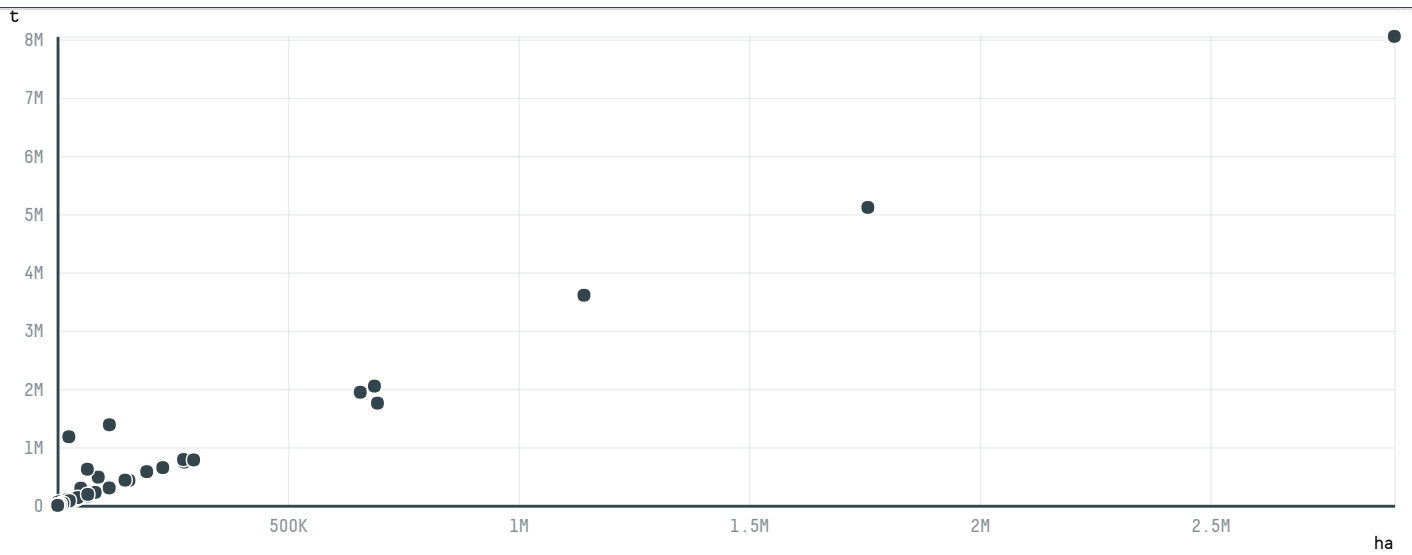

Trase is a partnership between

In collaboration with

and many other organizations and individuals.

Donors

[Terms of Use](#) · [Privacy policy](#) · [Cookie policy](#) · [Contact us](#)

This website uses cookies to provide you with an improved user experience. By continuing to browse this site, you consent to the use of cookies and similar technologies. Please visit our [privacy policy](#) for further details.

I AGREE