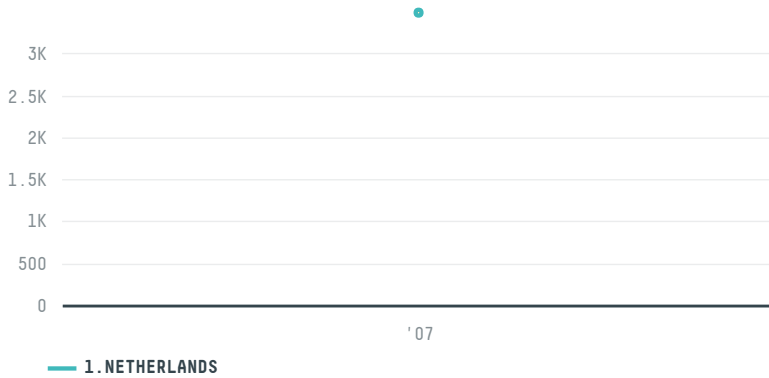

TOP DESTINATION COUNTRIES OF SOY EXPORTED BY VERA CRUZ EXPORTADORA, INDUSTRIA E COMERCIO:

Legend for world map: ☐ N/A, ☐ <5K, ☐ >5K, ☐ >100K, ☐ >300K, ☐ >1M