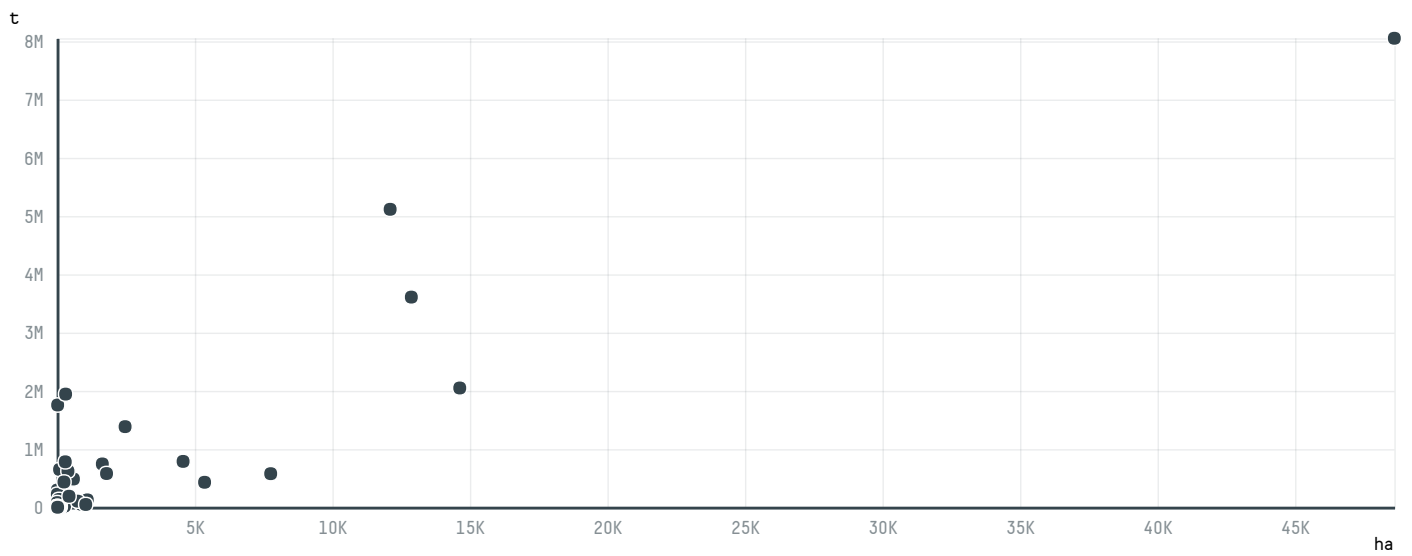

Trase is a partnership between

In collaboration with

and many other organizations and individuals.

Donors

[Terms of Use](#) · [Privacy policy](#) · [Cookie policy](#) · [Contact us](#)

This website uses cookies to provide you with an improved user experience. By continuing to browse this site, you consent to the use of cookies and similar technologies. Please visit our [privacy policy](#) for further details.

I AGREE