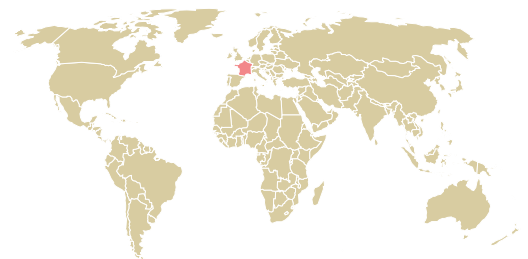

trase

CERAMICA GYOTOKU

ACTIVITY COMMODITY COUNTRY YEAR
Exporter **Soy** **Brazil** **2008**

CERAMICA GYOTOKU was the 152nd largest exporter of soy from BRAZIL in 2008, accounting for 5 thousand tons. As an exporter, CERAMICA GYOTOKU sources from 1 municipalities, or 0% of the soy production municipalities. The main destination of the soy exported by CERAMICA GYOTOKU is FRANCE, accounting for 100% of the total.

TOP DESTINATION COUNTRIES OF SOY EXPORTED BY CERAMICA GYOTOKU:

COMPARING COMPANIES EXPORTING SOY FROM BRAZIL IN 2008

Trase is a partnership between

In collaboration with

and many other organizations and individuals.