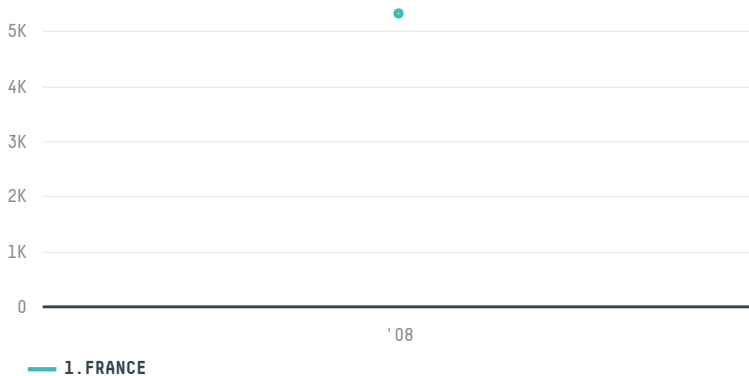

TOP DESTINATION COUNTRIES OF SOY EXPORTED BY CERAMICA GYOTOKU:

COMPARING COMPANIES EXPORTING SOY FROM BRAZIL IN 2008