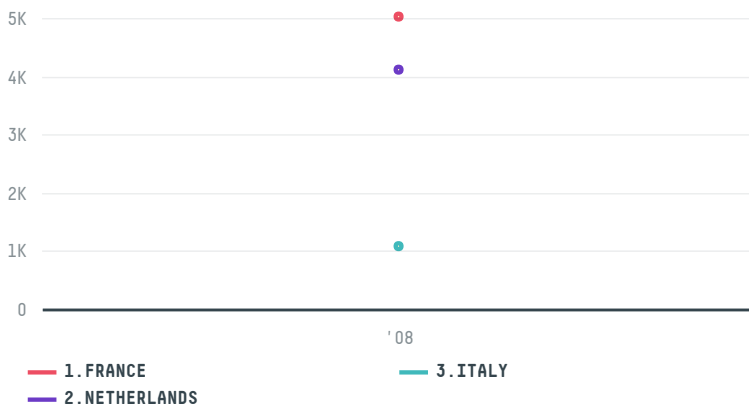

TOP DESTINATION COUNTRIES OF SOY EXPORTED BY SSC DISPLAYS: