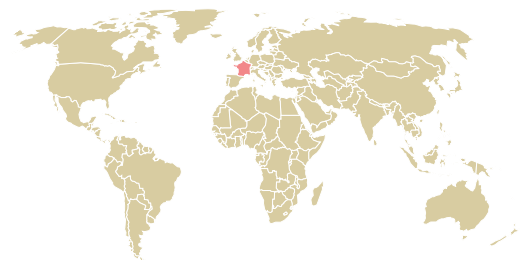

## VULCABRAS AZALEIA- RS,CALCADOS E ARTIGOS ESPORTIVOS

ACTIVITY      COMMODITY      COUNTRY      YEAR  
**Exporter**      **Soy**      **Brazil**      **2009**

VULCABRAS AZALEIA-RS,CALCADOS E ARTIGOS ESPORTIVOS was the 102nd largest exporter of soy from BRAZIL in 2009, accounting for 12 thousand tons. As an exporter, VULCABRAS AZALEIA-RS,CALCADOS E ARTIGOS ESPORTIVOS sources from 1 municipalities, or 0% of the soy production municipalities. The main destination of the soy exported by VULCABRAS AZALEIA-RS,CALCADOS E ARTIGOS ESPORTIVOS is FRANCE, accounting for 100% of the total.

### TOP DESTINATION COUNTRIES OF SOY EXPORTED BY VULCABRAS AZALEIA-RS,CALCADOS E ARTIGOS ESPORTIVOS:

□ N/A      <5K      >5K      >100K      >300K      >1M