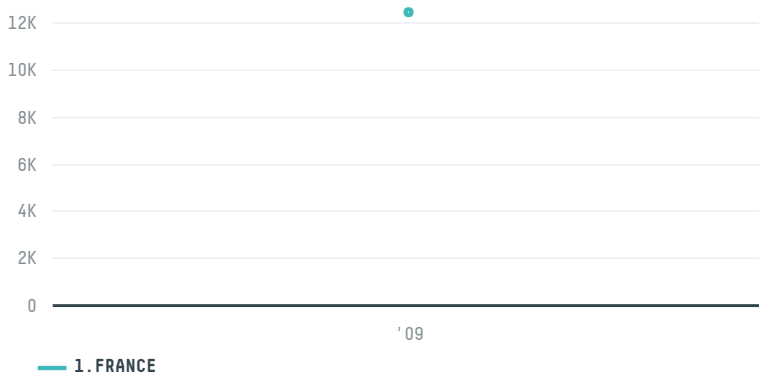

TOP DESTINATION COUNTRIES OF SOY EXPORTED BY VULCABRAS AZALEIA-RS,CALCADOS E ARTIGOS ESPORTIVOS:

□ N/A   <5K   >5K   >100K   >300K   >1M