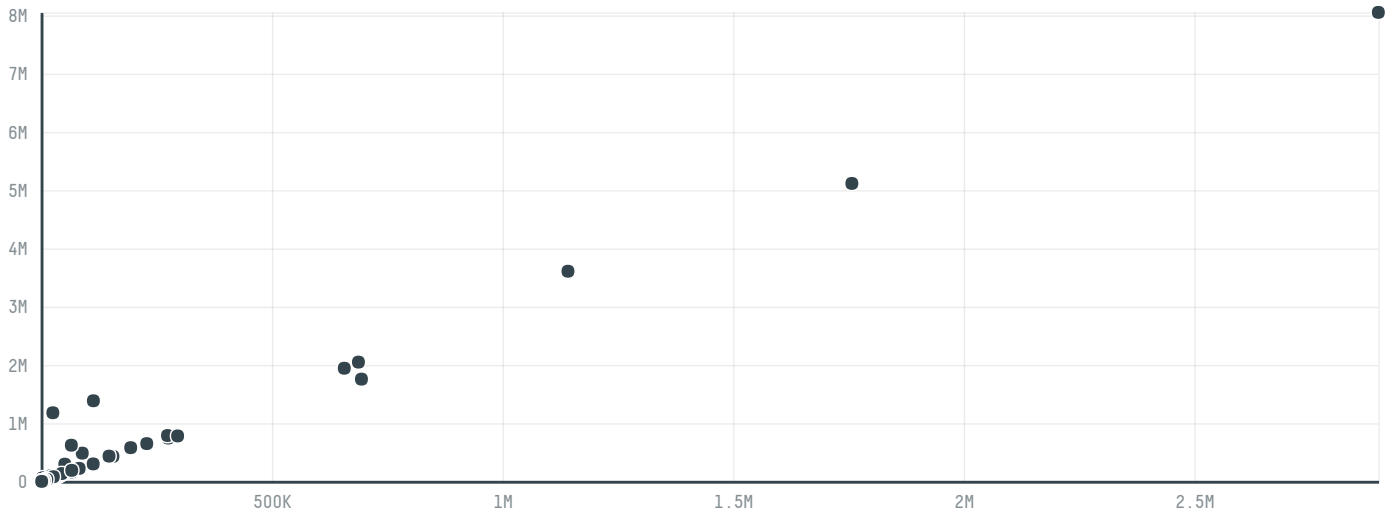

trase

Rio preto agroindustrial comercio exportacao e importacao s/

ACTIVITY: **Exporter**
COMMODITY: **Soy**
COUNTRY: **Brazil**
YEAR: **2007**

Rio preto agroindustrial comercio exportacao e importacao s/ was the 136th largest exporter of soy from BRAZIL in 2007, accounting for 9 thousand tons. This is a 7% decrease vs the previous year. As an exporter, Rio preto agroindustrial comercio exportacao e importacao s/ sources from 1 municipalities, or 0% of the soy production municipalities. The main destination of the soy exported by Rio preto agroindustrial comercio exportacao e importacao s/ is Netherlands, accounting for 100% of the total.

TOP DESTINATION COUNTRIES OF SOY EXPORTED BY RIO PRETO AGROINDUSTRIAL COMERCIO EXPORTACAO E IMPORTACAO S/:

Legend for map: N/A, <5K, >5K, >100K, >300K, >1M

COMPARING COMPANIES EXPORTING SOY FROM BRAZIL IN 2007