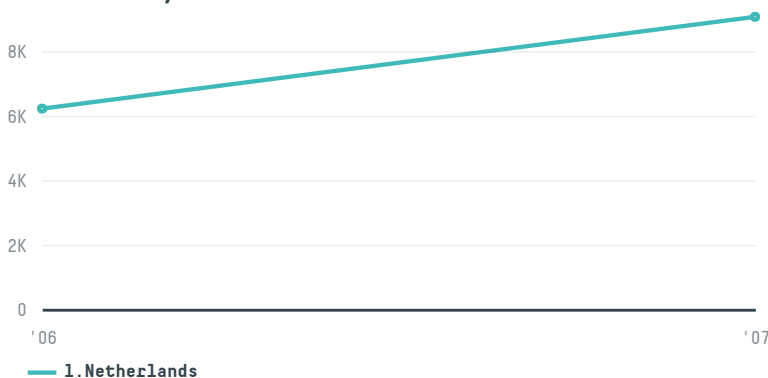

TOP DESTINATION COUNTRIES OF SOY EXPORTED BY RIO PRETO AGROINDUSTRIAL COMERCIO EXPORTACAO E IMPORTACAO S/:

Legend for map: ☐ N/A, ☐ <5K, ☐ >5K, ☐ >100K, ☐ >300K, ☐ >1M