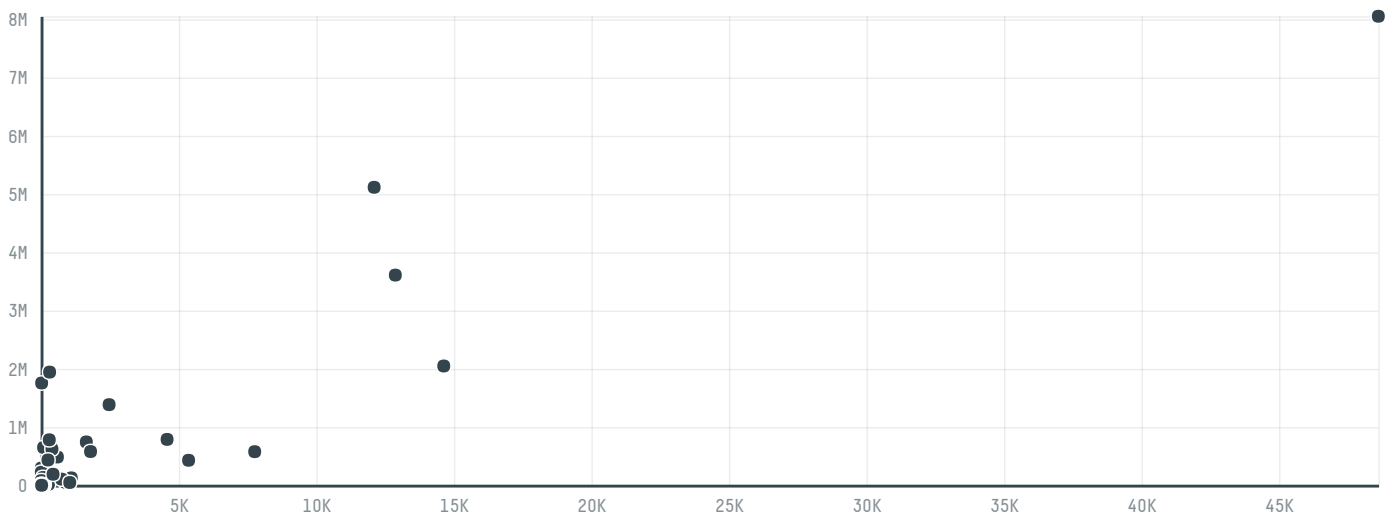

trase

Rio preto agroindustrial comercio exportacao e importacao s/

ACTIVITY: **Exporter**
COMMODITY: **Soy**
COUNTRY: **Brazil**
YEAR: **2007**

Rio preto agroindustrial comercio exportacao e importacao s/ was the 136th largest exporter of soy from BRAZIL in 2007, accounting for 9 thousand tons. This is a 7% decrease vs the previous year. As an exporter, Rio preto agroindustrial comercio exportacao e importacao s/ sources from 1 municipalities, or 0% of the soy production municipalities. The main destination of the soy exported by Rio preto agroindustrial comercio exportacao e importacao s/ is Netherlands, accounting for 100% of the total.

TOP DESTINATION COUNTRIES OF SOY EXPORTED BY RIO PRETO AGROINDUSTRIAL COMERCIO EXPORTACAO E IMPORTACAO S/:

Legend for map: N/A, <5K, >5K, >100K, >300K, >1M

COMPARING COMPANIES EXPORTING SOY FROM BRAZIL IN 2007