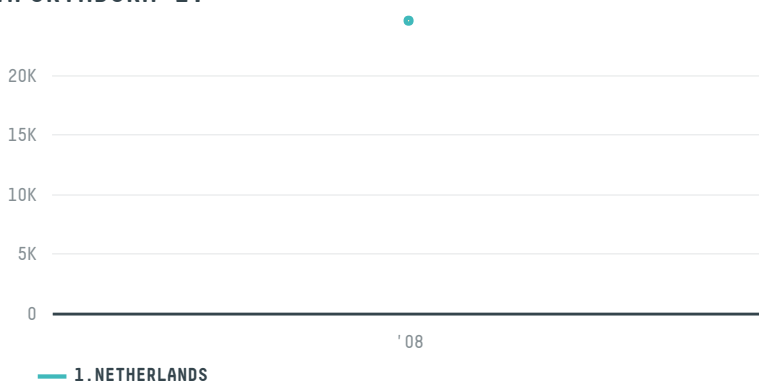

TOP DESTINATION COUNTRIES OF SOY EXPORTED BY CYRELA EMPREENDIMIENTOS IMOBILIARIOS COMERCIAL IMPORTADORA E:

□ N/A <5K >5K >100K >300K >1M