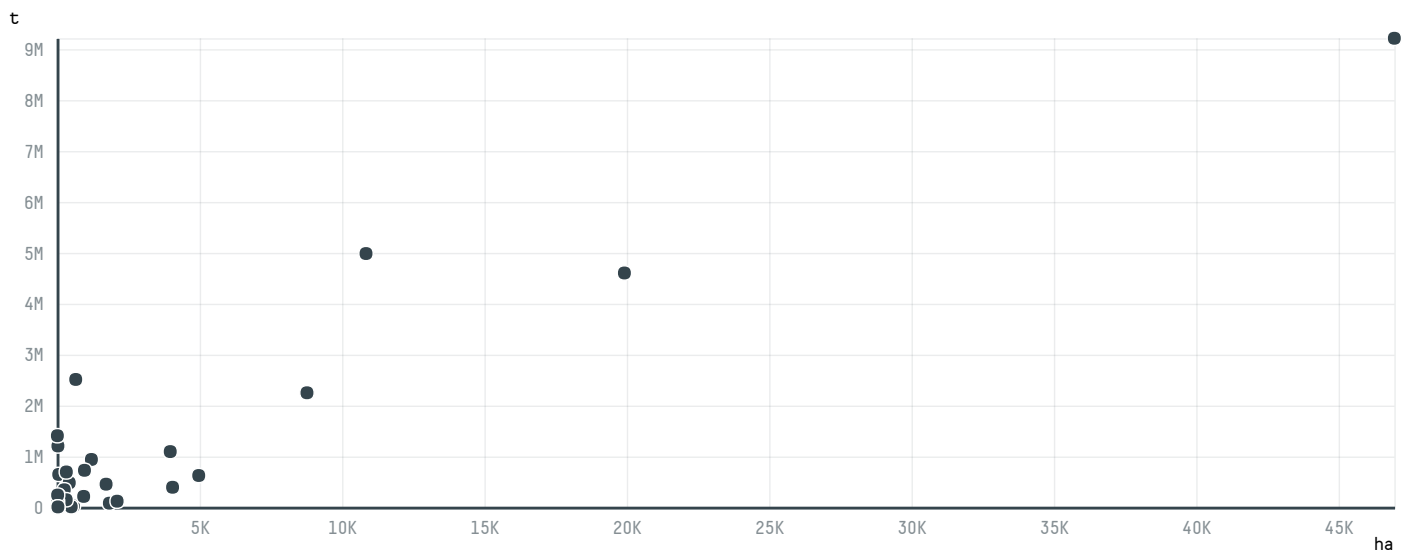

Trase is a partnership between

In collaboration with

and many other organizations and individuals.

Donors

[Terms of Use](#) · [Privacy policy](#) · [Cookie policy](#) · [Contact us](#)

This website uses cookies to provide you with an improved user experience. By continuing to browse this site, you consent to the use of cookies and similar technologies. Please visit our [privacy policy](#) for further details.

I AGREE