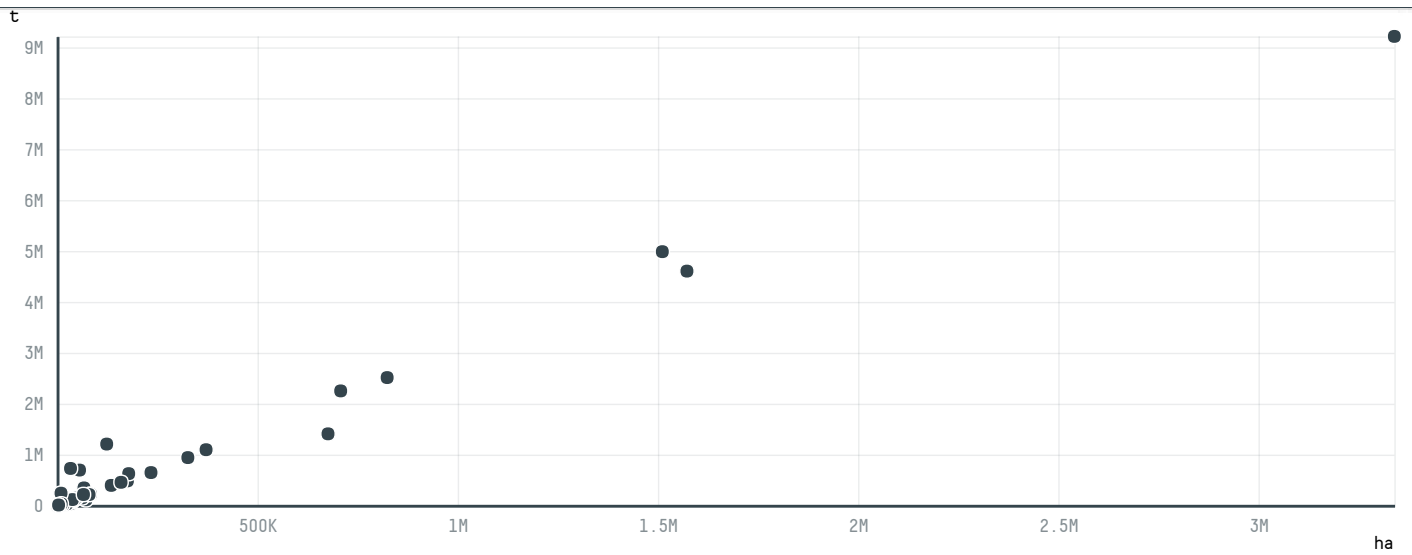

Trase is a partnership between

In collaboration with

and many other organizations and individuals.

Donors

[Terms of Use](#) · [Privacy policy](#) · [Cookie policy](#) · [Contact us](#)

This website uses cookies to provide you with an improved user experience. By continuing to browse this site, you consent to the use of cookies and similar technologies. Please visit our [privacy policy](#) for further details.

I AGREE