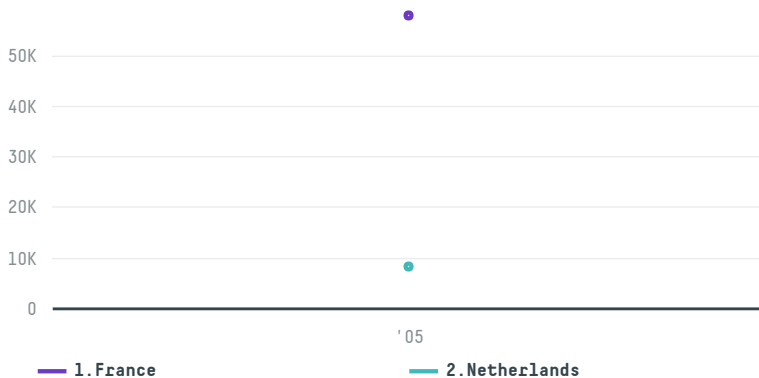

trase

CEBRACE CRISTAL PLANO

ACTIVITY: **Exporter**
COMMODITY: **Soy**
COUNTRY: **Brazil**
YEAR: **2005**

CEBRACE CRISTAL PLANO was the 53rd largest exporter of soy from BRAZIL in 2005, accounting for 66 thousand tons. As an exporter, CEBRACE CRISTAL PLANO sources from 1 municipalities, or 0% of the soy production municipalities. The main destination of the soy exported by CEBRACE CRISTAL PLANO is France, accounting for 88% of the total.

TOP DESTINATION COUNTRIES OF SOY EXPORTED BY CEBRACE CRISTAL PLANO:

COMPARING COMPANIES EXPORTING SOY FROM BRAZIL IN 2005

Trase is a partnership between

In collaboration with

and many other organizations and individuals.