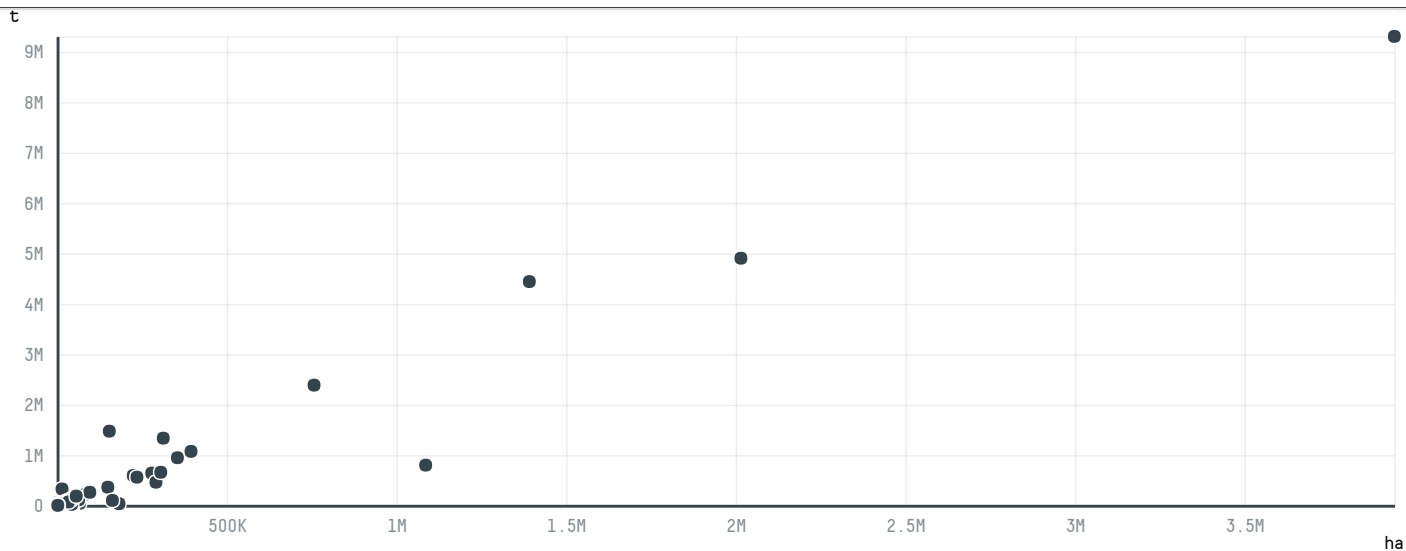

trase

CEBRACE CRISTAL PLANO

ACTIVITY: **Exporter**
COMMODITY: **Soy**
COUNTRY: **Brazil**
YEAR: **2005**

CEBRACE CRISTAL PLANO was the 53rd largest exporter of soy from BRAZIL in 2005, accounting for 66 thousand tons. As an exporter, CEBRACE CRISTAL PLANO sources from 1 municipalities, or 0% of the soy production municipalities. The main destination of the soy exported by CEBRACE CRISTAL PLANO is France, accounting for 88% of the total.

TOP DESTINATION COUNTRIES OF SOY EXPORTED BY CEBRACE CRISTAL PLANO:

COMPARING COMPANIES EXPORTING SOY FROM BRAZIL IN 2005

Trase is a partnership between

In collaboration with

and many other organizations and individuals.