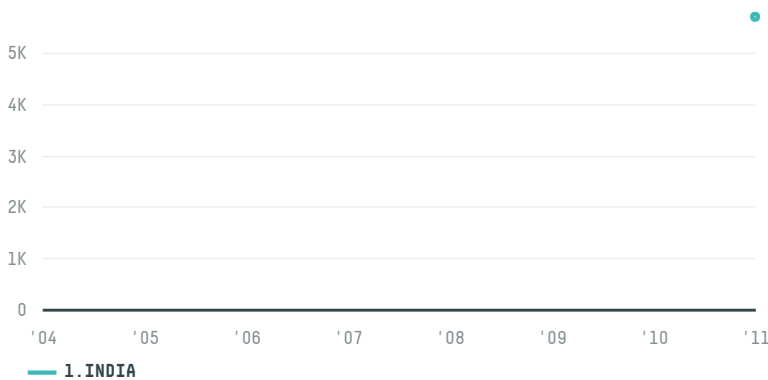

TOP DESTINATION COUNTRIES OF SOY EXPORTED BY CIA IMPORTADORA E EXPORTADORA COIMEX:

COMPARING COMPANIES EXPORTING SOY FROM BRAZIL IN 2011