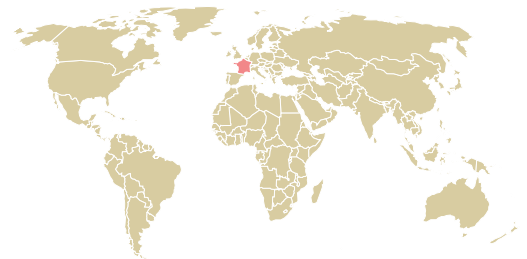

## RAIZEN TARUMA

ACTIVITY: **Exporter group**  
COMMODITY: **Soy**  
COUNTRY: **Brazil**  
YEAR: **2009**

RAIZEN TARUMA was the 92nd largest exporter of soy from BRAZIL in 2009, accounting for 15 thousand tons. As an exporter, RAIZEN TARUMA sources from 1 municipalities, or 0% of the soy production municipalities. The main destination of the soy exported by RAIZEN TARUMA is FRANCE, accounting for 100% of the total.

### TOP DESTINATION COUNTRIES OF SOY EXPORTED BY RAIZEN TARUMA: