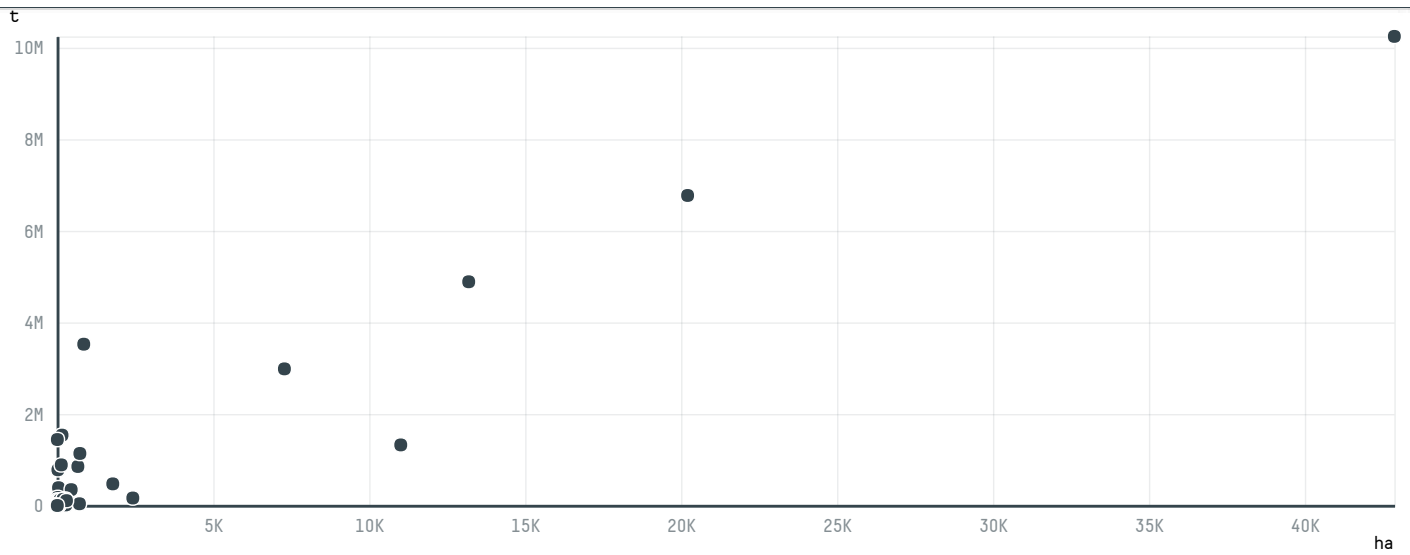

Trase is a partnership between

In collaboration with

and many other organizations and individuals.

Donors

[Terms of Use](#) · [Privacy policy](#) · [Cookie policy](#) · [Contact us](#)

This website uses cookies to provide you with an improved user experience. By continuing to browse this site, you consent to the use of cookies and similar technologies. Please visit our [privacy policy](#) for further details.

I AGREE