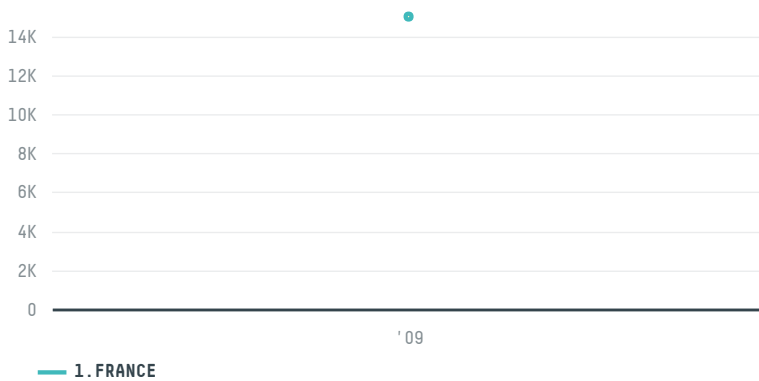

TOP DESTINATION COUNTRIES OF SOY EXPORTED BY RAIZEN TARUMA: