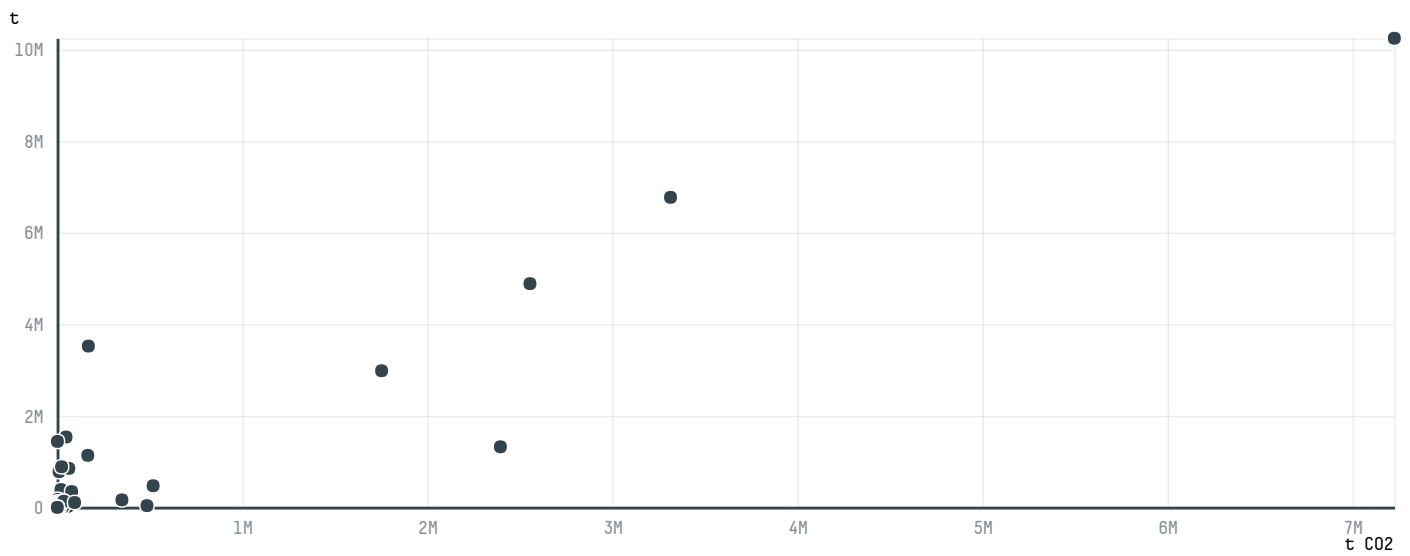

Trase is a partnership between

In collaboration with

and many other organizations and individuals.

Donors

[Terms of Use](#) · [Privacy policy](#) · [Cookie policy](#) · [Contact us](#)

This website uses cookies to provide you with an improved user experience. By continuing to browse this site, you consent to the use of cookies and similar technologies. Please visit our [privacy policy](#) for further details.

I AGREE