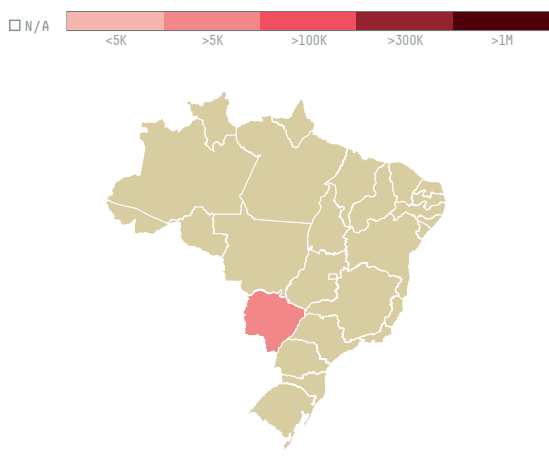

trase

GAMA COMERCIO IMPORTACAO E EXPORTACAO DE CEREAIS LTDA

ACTIVITY COMMODITY COUNTRY YEAR
Exporter **Soy** **Brazil** **2018**

GAMA COMERCIO IMPORTACAO E EXPORTACAO DE CEREAIS LTDA was the 64th largest exporter of soy from BRAZIL in 2018, accounting for 68 thousand tons. As an exporter, GAMA COMERCIO IMPORTACAO E EXPORTACAO DE CEREAIS LTDA sources from 1 municipalities, or 0% of the soy production municipalities. The main destination of the soy exported by GAMA COMERCIO IMPORTACAO E EXPORTACAO DE CEREAIS LTDA is Argentina, accounting for 100% of the total.

TOP DESTINATION COUNTRIES OF SOY EXPORTED BY GAMA COMERCIO IMPORTACAO E EXPORTACAO DE CEREAIS LTDA:

BIOME	SOY DEFORESTATION RISK
MATA ATLANTICA	5.5ha
Total	5.5

MUNICIPALITY	SOY DEFORESTATION RISK
DOURADOS	5.5ha
Total	5.5