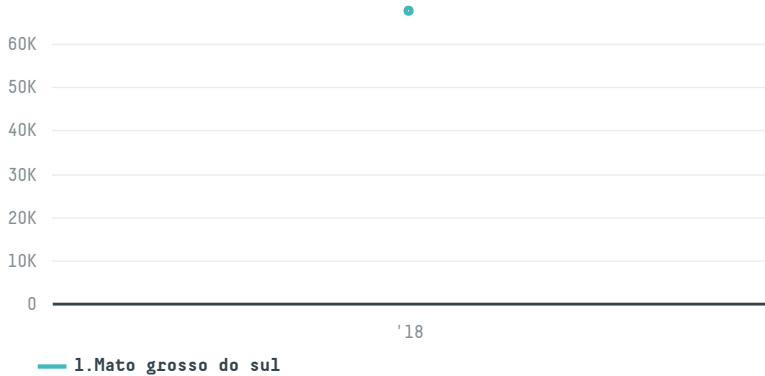

trase

GAMA COMERCIO IMPORTACAO E EXPORTACAO DE CEREAIS LTDA

ACTIVITY COMMODITY COUNTRY YEAR
Exporter **Soy** **Brazil** **2018**

GAMA COMERCIO IMPORTACAO E EXPORTACAO DE CEREAIS LTDA was the 64th largest exporter of soy from BRAZIL in 2018, accounting for 68 thousand tons. As an exporter, GAMA COMERCIO IMPORTACAO E EXPORTACAO DE CEREAIS LTDA sources from 1 municipalities, or 0% of the soy production municipalities. The main destination of the soy exported by GAMA COMERCIO IMPORTACAO E EXPORTACAO DE CEREAIS LTDA is Argentina, accounting for 100% of the total.

TOP DESTINATION COUNTRIES OF SOY EXPORTED BY GAMA COMERCIO IMPORTACAO E EXPORTACAO DE CEREAIS LTDA:

BIOME	SOY DEFORESTATION RISK
MATA ATLANTICA	5.5ha
Total	5.5

MUNICIPALITY	SOY DEFORESTATION RISK
DOURADOS	5.5ha
Total	5.5