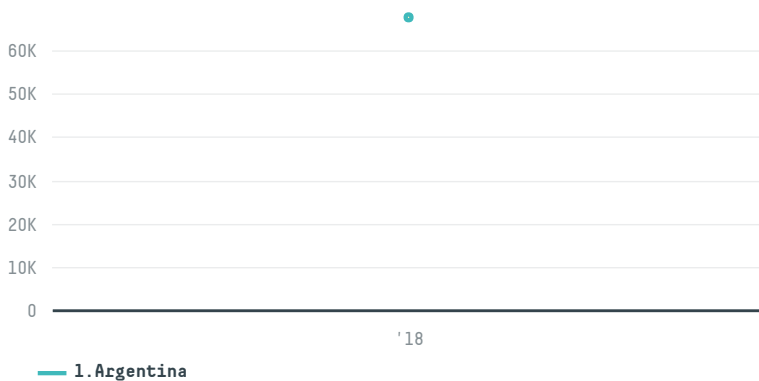

TOP DESTINATION COUNTRIES OF SOY EXPORTED BY GAMA COMERCIO IMPORTACAO E EXPORTACAO DE CEREAIS LTDA: