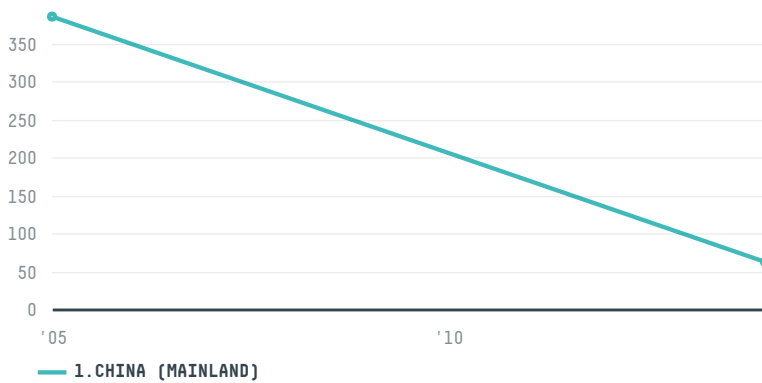

TOP DESTINATION COUNTRIES OF SOY EXPORTED BY UNIGRES CERAMICA: