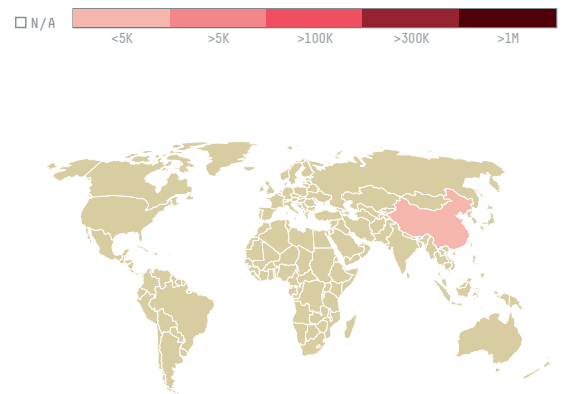

trase

UNIGRES CERAMICA

ACTIVITY: **Exporter** COMMODITY: **Soy** COUNTRY: **Brazil** YEAR: **2014**

UNIGRES CERAMICA was the 314th largest exporter of soy from BRAZIL in 2014, accounting for 63 tons. As an exporter, UNIGRES CERAMICA sources from 1 municipalities, or 0% of the soy production municipalities. The main destination of the soy exported by UNIGRES CERAMICA is CHINA (MAINLAND), accounting for 100% of the total.

TOP DESTINATION COUNTRIES OF SOY EXPORTED BY UNIGRES CERAMICA:

COMPARING COMPANIES EXPORTING SOY FROM BRAZIL IN 2014

This website uses cookies to provide you with an improved user experience. By continuing to browse this site, you consent to the use of cookies and similar technologies. Please visit our [privacy policy](#) for further details.