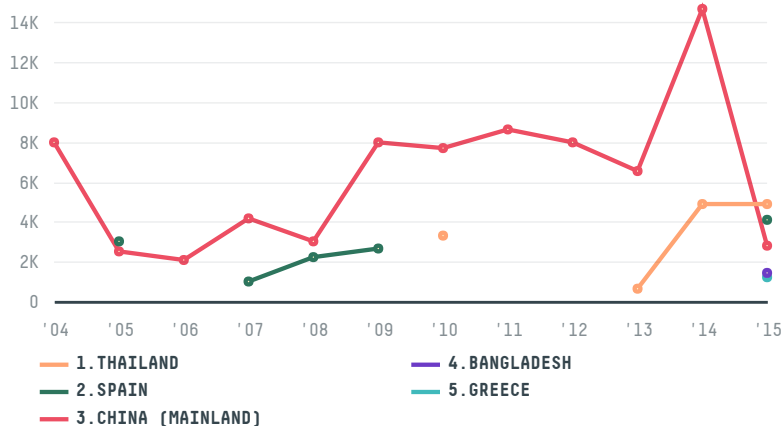

trase

HERBIOESTE HERBICIDAS

ACTIVITY: **Exporter group**
COMMODITY: **Soy**
COUNTRY: **Brazil**
YEAR: **2015**

HERBIOESTE HERBICIDAS was the 109th largest exporter of soy from BRAZIL in 2015, accounting for 15 thousand tons. This is a 40% decrease vs the previous year. As an exporter, HERBIOESTE HERBICIDAS sources from 2 municipalities, or 0% of the soy production municipalities. The main destination of the soy exported by HERBIOESTE HERBICIDAS is THAILAND, accounting for 32% of the total.

TOP DESTINATION COUNTRIES OF SOY EXPORTED BY HERBIOESTE HERBICIDAS:

BIOME

SOY DEFORESTATION RISK

MATA ATLANTICA

N/A

MUNICIPALITY

SOY DEFORESTATION RISK

TOLEDO