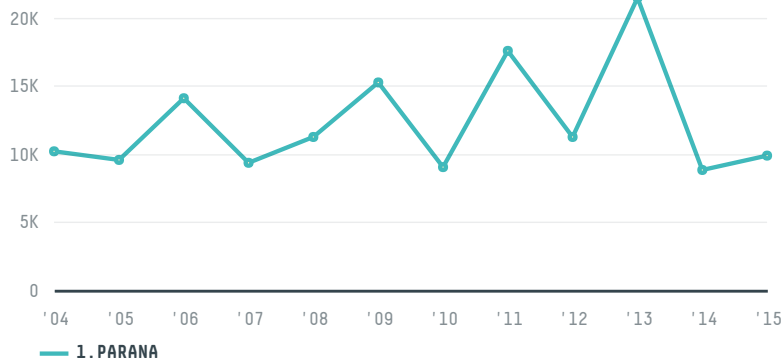

TOP DESTINATION COUNTRIES OF SOY EXPORTED BY HERBIOESTE HERBICIDAS: