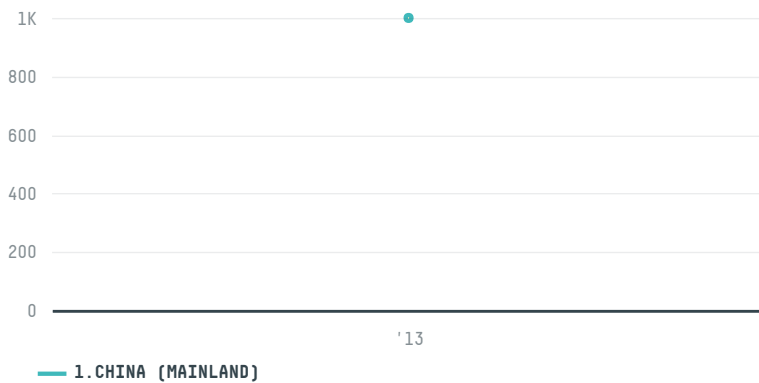

TOP DESTINATION COUNTRIES OF SOY EXPORTED BY UNIVERSO VERDE AGRONEGOCIOS: