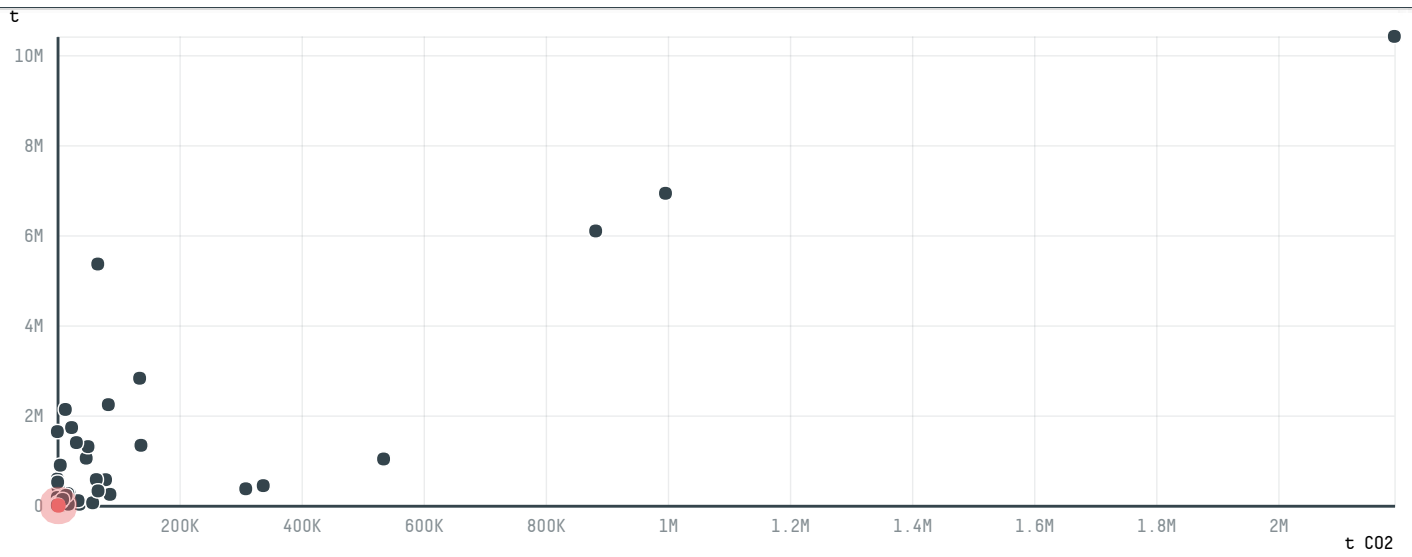

Trase is a partnership between

In collaboration with

and many other organizations and individuals.

Donors

[Terms of Use](#) · [Privacy policy](#) · [Cookie policy](#) · [Contact us](#)