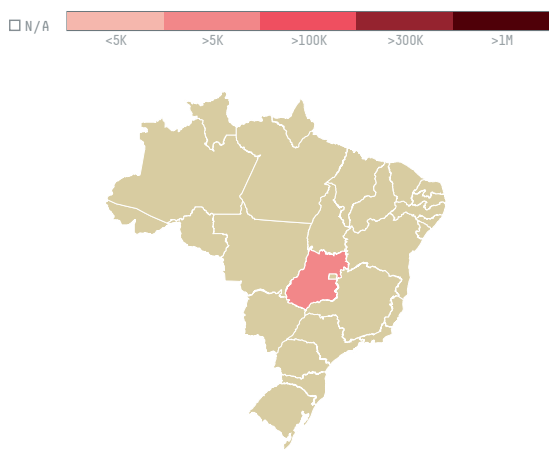

trase

Brenco - companhia brasileira de energia renovavel

ACTIVITY	COMMODITY	COUNTRY	YEAR
Exporter	Soy	Brazil	2017

Brenco - companhia brasileira de energia renovavel was the 66th largest exporter of soy from BRAZIL in 2017, accounting for 85 thousand tons. As an exporter, Brenco - companhia brasileira de energia renovavel sources from 1 municipalities, or 0% of the soy production municipalities. The main destination of the soy exported by Brenco - companhia brasileira de energia renovavel is China (mainland), accounting for 100% of the total.

TOP DESTINATION COUNTRIES OF SOY EXPORTED BY BRENCO - COMPANHIA BRASILEIRA DE ENERGIA RENOVAVEL:

BIOME	SOY DEFORESTATION
CERRADO	32ha
Total	31.7

MUNICIPALITY	SOY DEFORESTATION
MINEIROS	32ha
Total	31.7

COMPARING COMPANIES EXPORTING SOY FROM BRAZIL IN 2017