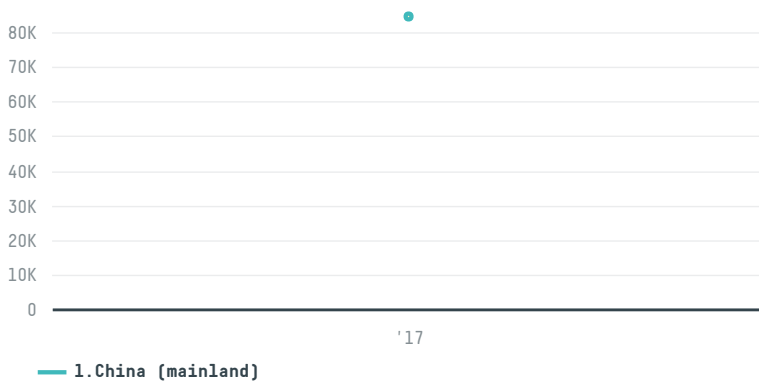

TOP DESTINATION COUNTRIES OF SOY EXPORTED BY BRENCO - COMPANHIA BRASILEIRA DE ENERGIA RENOVAVEL: