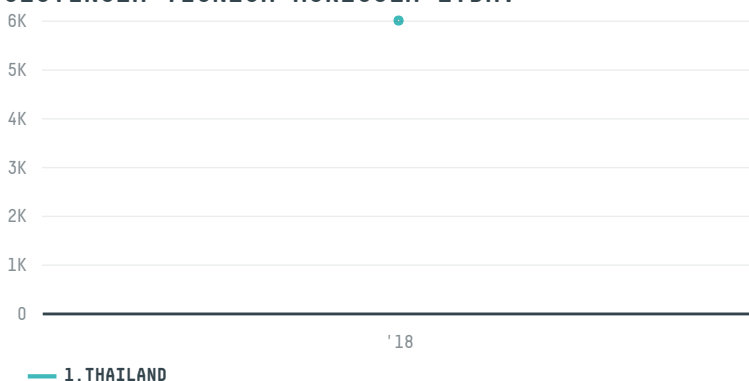

TOP DESTINATION COUNTRIES OF SOY EXPORTED BY TERRA NOVA COMERCIO, REPRESENTACOES E ASSISTENCIA TECNICA AGRICOLA LTDA: