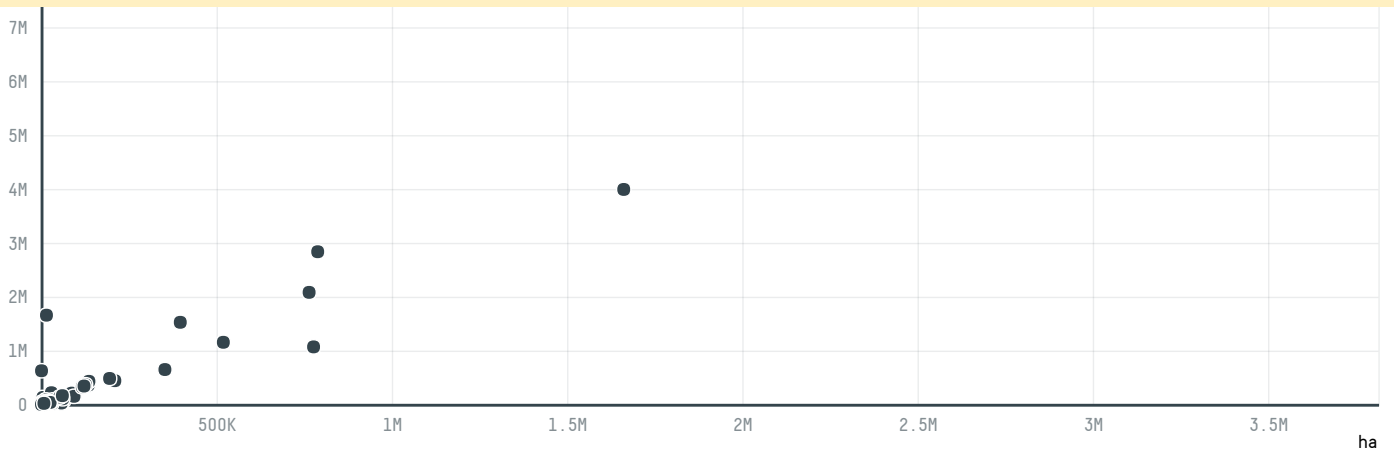

USINA PUMATY S/A EM RECUPERACAO JUDICIAL

ACTIVITY: **Exporter** COMMODITY: **Soy** COUNTRY: **Brazil** YEAR: **2004**

USINA PUMATY S/A EM RECUPERACAO JUDICIAL was the 218th largest exporter of soy from BRAZIL in 2004, accounting for 644 tons. As an exporter, USINA PUMATY S/A EM RECUPERACAO JUDICIAL sources from 1 municipalities, or 0% of the soy production municipalities. The main destination of the soy exported by USINA PUMATY S/A EM RECUPERACAO JUDICIAL is MADAGASCAR, accounting for 100% of the total.

TOP DESTINATION COUNTRIES OF SOY EXPORTED BY USINA PUMATY S/A EM RECUPERACAO JUDICIAL:

COMPARING COMPANIES EXPORTING SOY FROM BRAZIL IN 2004

Trase is a partnership between

In close collaboration with many others.