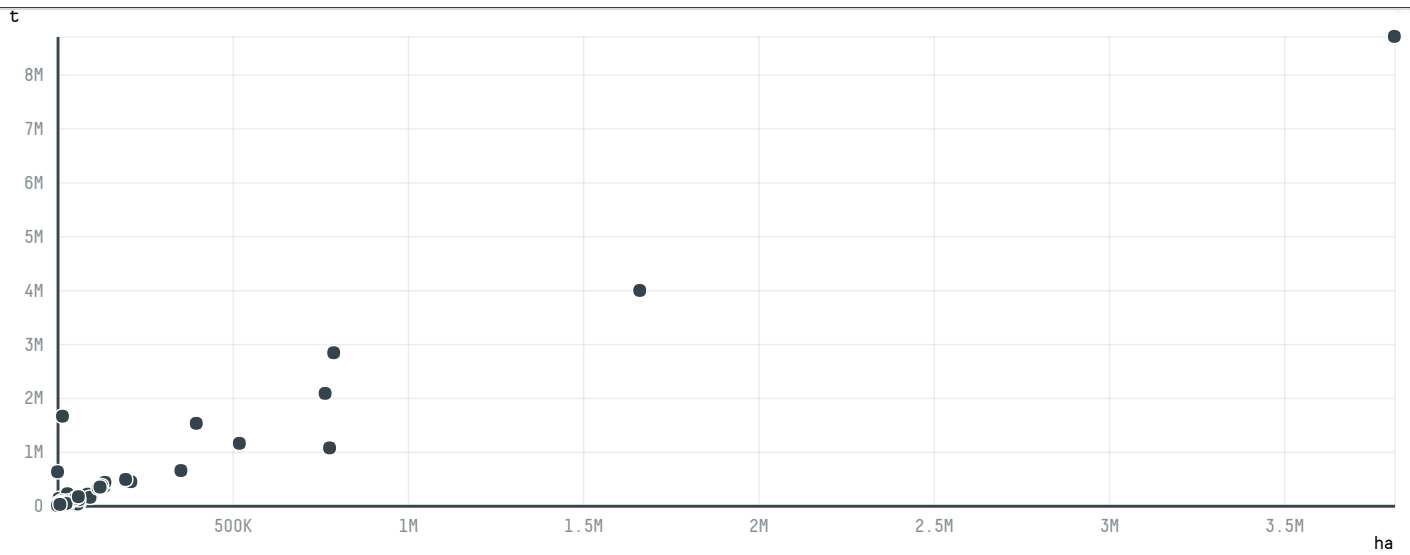

Trase is a partnership between

In collaboration with

and many other organizations and individuals.

Donors

[Terms of Use](#) · [Privacy policy](#) · [Cookie policy](#) · [Contact us](#)