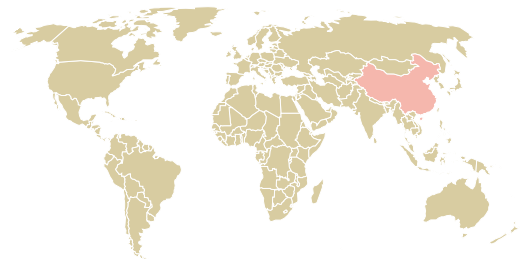

# trase

## COOPERATIVA AGRICOLA MISTA LINHA CEREJA LTDA

ACTIVITY: **Exporter**    COMMODITY: **Soy**    COUNTRY: **Brazil**    YEAR: **2004**

COOPERATIVA AGRICOLA MISTA LINHA CEREJA LTDA was the 170th largest exporter of soy from BRAZIL in 2004, accounting for 5 thousand tons. As an exporter, COOPERATIVA AGRICOLA MISTA LINHA CEREJA LTDA sources from 1 municipalities, or 0% of the soy production municipalities. The main destination of the soy exported by COOPERATIVA AGRICOLA MISTA LINHA CEREJA LTDA is CHINA (MAINLAND), accounting for 100% of the total.

### TOP DESTINATION COUNTRIES OF SOY EXPORTED BY COOPERATIVA AGRICOLA MISTA LINHA CEREJA LTDA: