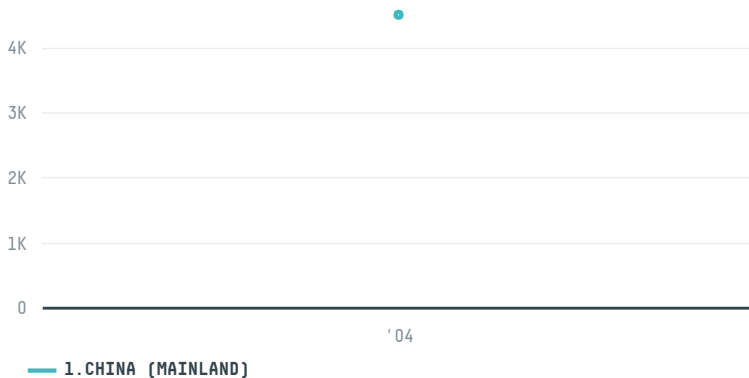

TOP DESTINATION COUNTRIES OF SOY EXPORTED BY COOPERATIVA AGRICOLA MISTA LINHA CEREJA LTDA:

COMPARING COMPANIES EXPORTING SOY FROM BRAZIL IN 2004