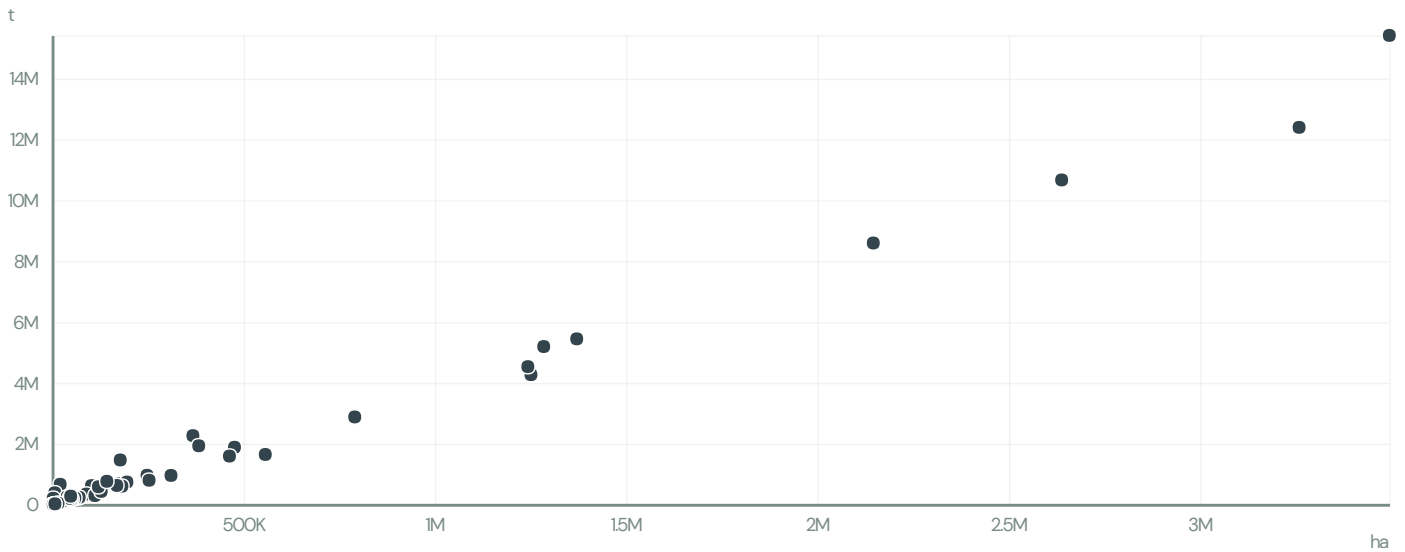

BIO SOJA INDUSTRIAS QUIMICAS E BIOLÓGICAS LTDA.

ACTIVITY: Exporter
COMMODITY: Soy
COUNTRY: Brazil
YEAR: 2018

BIO SOJA INDUSTRIAS QUIMICAS E BIOLÓGICAS LTDA. was the 189th largest exporter of soy from BRAZIL in 2018, accounting for 4 thousand tons. This is a 64% decrease vs the previous year. As an exporter, BIO SOJA INDUSTRIAS QUIMICAS E BIOLÓGICAS LTDA. sources from 1 municipalities, or 0% of the soy production municipalities.

Comparing companies exporting SOY from Brazil in 2018