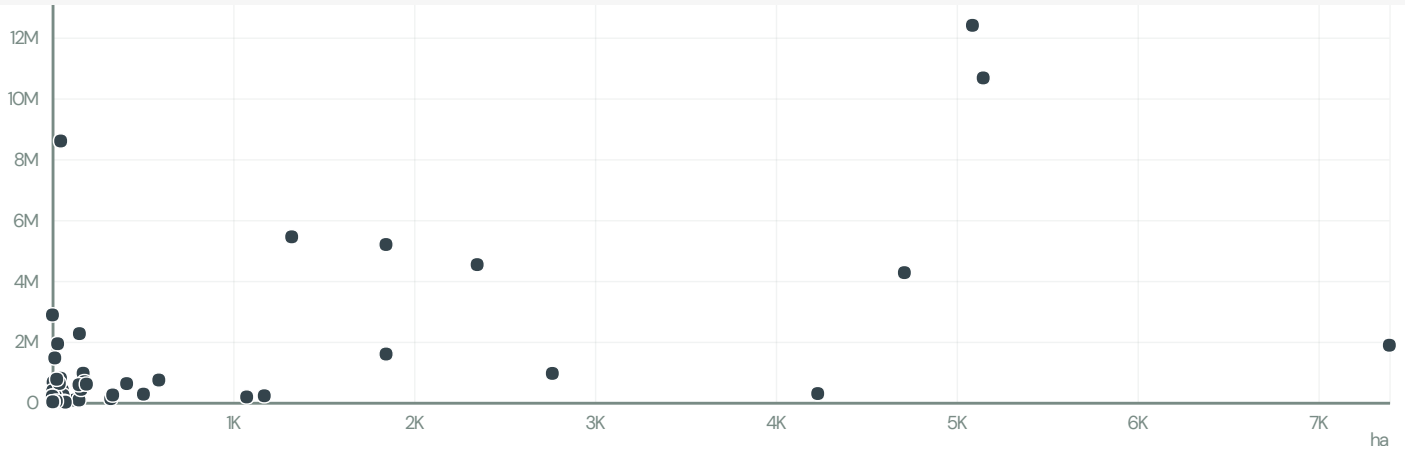

Trase is a partnership between

In close collaboration with many others.

[Click for more information about our partners and funders.](#)

1. **Home**
   - **Supply Chains**
   - **Finance**
   - **Insights**
2. Resources
   - Data Tools
   - Explore
   - Yearbook
   - About
   - Profiles
   - Search
   - Collections
   - Contact us
   - Logistics Maps
   - Watchlists
   - Publications
   - Downloads
   - Methodology
   - FAQs

Sign up for our Newsletter

[twitter link](#)
[linkedin link](#)
[contact mail](#)

[Terms of use](#) •
[Privacy policy](#) •
[Cookie policy](#)

Gordon and Betty Moore Foundation

Norway's International Climate and Forest Initiative (NICFI)

Good Growth partnership

Quadrature Climate Foundation partnership