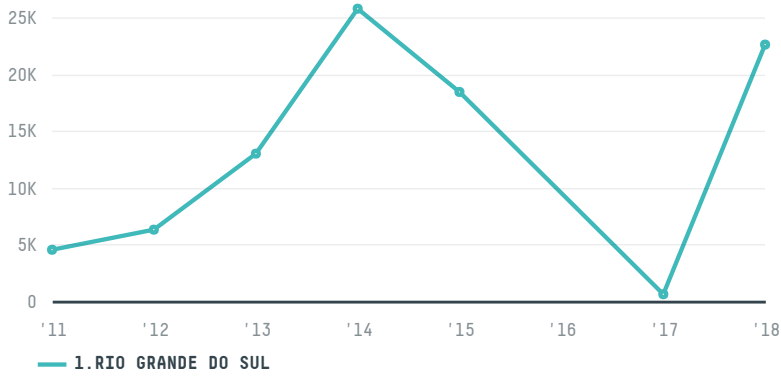

BIOME

SOY DEFORESTATION RISK

MATA ATLANTICA

N/A

MUNICIPALITY

SOY DEFORESTATION RISK

CRUZ ALTA

N/A

COMPARING COMPANIES EXPORTING SOY FROM BRAZIL IN 2018