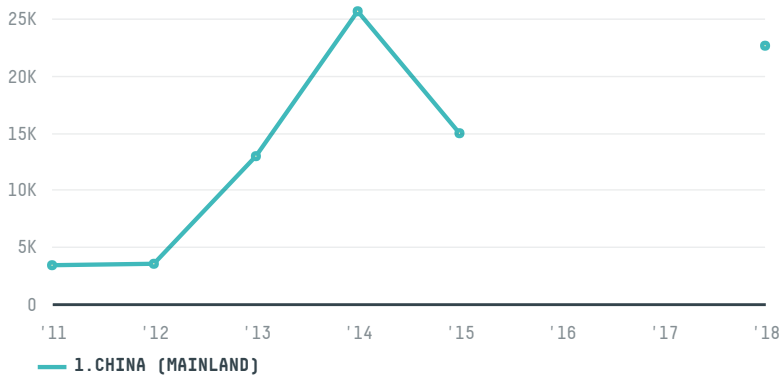

TOP DESTINATION COUNTRIES OF SOY EXPORTED BY AURELIO GOETTEMS EM RECUPERACAO JUDICIAL: