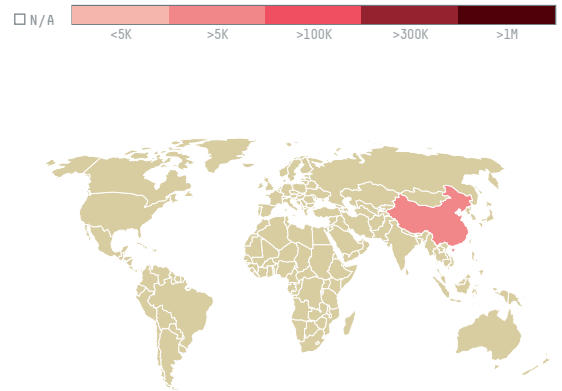

trase

AURELIO GOETTEMS EM RECUPERACAO JUDICIAL

ACTIVITY COMMODITY COUNTRY YEAR
Exporter group **Soy** **Brazil** **2018**

AURELIO GOETTEMS EM RECUPERACAO JUDICIAL was the 97th largest exporter of soy from BRAZIL in 2018, accounting for 23 thousand tons. This is a 3397% increase vs the previous year. As an exporter, AURELIO GOETTEMS EM RECUPERACAO JUDICIAL sources from 1 municipalities, or 0% of the soy production municipalities. The main destination of the soy exported by AURELIO GOETTEMS EM RECUPERACAO JUDICIAL is CHINA (MAINLAND), accounting for 100% of the total.

TOP DESTINATION COUNTRIES OF SOY EXPORTED BY AURELIO GOETTEMS EM RECUPERACAO JUDICIAL:

BIOME

SOY DEFORESTATION RISK

MATA ATLANTICA

N/A

MUNICIPALITY

SOY DEFORESTATION RISK

CRUZ ALTA