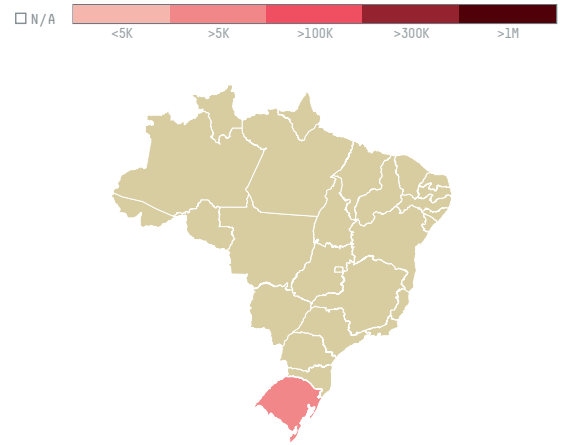

trase

AURELIO GOETTEMS EM RECUPERACAO JUDICIAL

ACTIVITY COMMODITY COUNTRY YEAR
Exporter group **Soy** **Brazil** **2018**

AURELIO GOETTEMS EM RECUPERACAO JUDICIAL was the 97th largest exporter of soy from BRAZIL in 2018, accounting for 23 thousand tons. This is a 3397% increase vs the previous year. As an exporter, AURELIO GOETTEMS EM RECUPERACAO JUDICIAL sources from 1 municipalities, or 0% of the soy production municipalities. The main destination of the soy exported by AURELIO GOETTEMS EM RECUPERACAO JUDICIAL is CHINA (MAINLAND), accounting for 100% of the total.

TOP DESTINATION COUNTRIES OF SOY EXPORTED BY AURELIO GOETTEMS EM RECUPERACAO JUDICIAL:

BIOME

SOY DEFORESTATION RISK

MATA ATLANTICA

N/A

MUNICIPALITY

SOY DEFORESTATION RISK

CRUZ ALTA