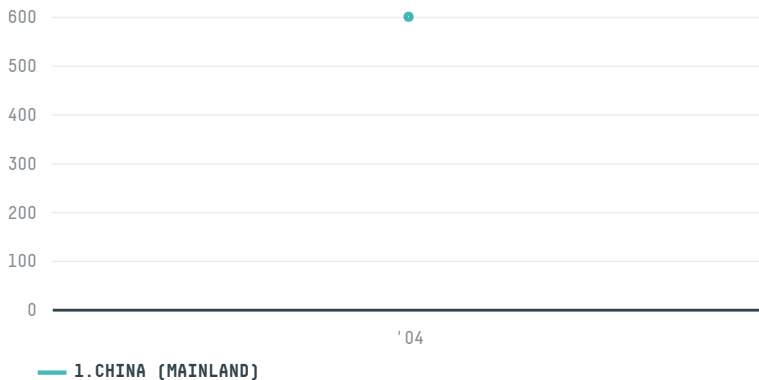

TOP DESTINATION COUNTRIES OF SOY EXPORTED BY COOPERATIVA AGRICOLA MISTA URTIGUENSE LTDA:

COMPARING COMPANIES EXPORTING SOY FROM BRAZIL IN 2004