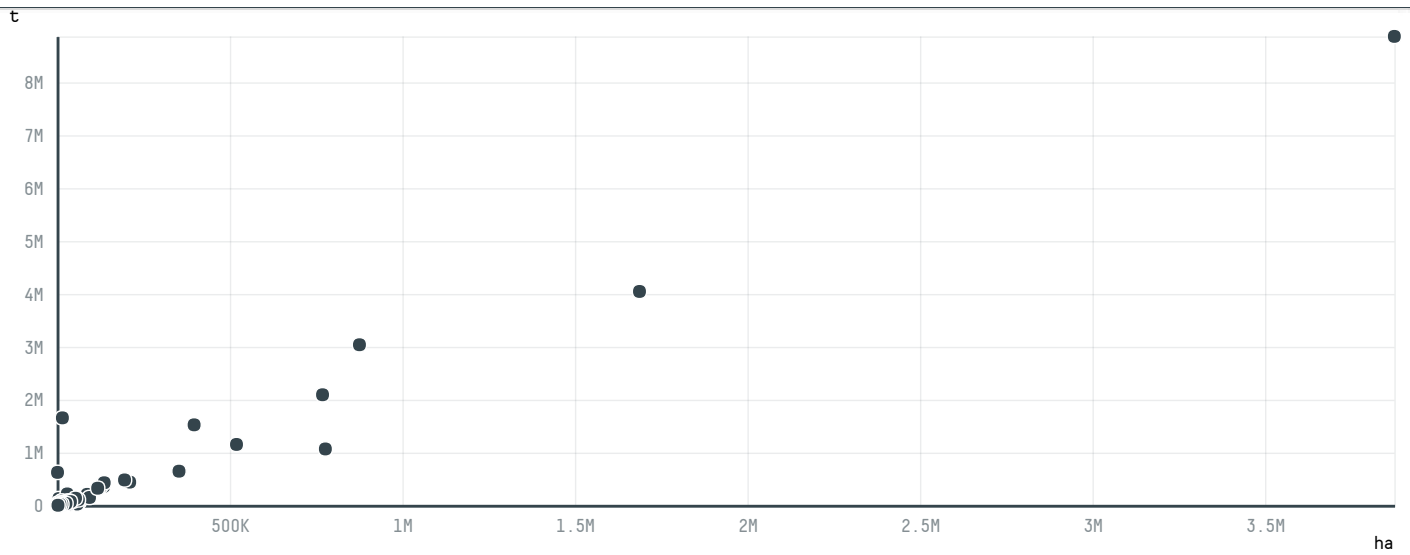

trase

COOPERATIVA AGRICOLA MISTA URTIGUENSE LTDA

ACTIVITY: Exporter group
COMMODITY: Soy
COUNTRY: Brazil
YEAR: 2004

COOPERATIVA AGRICOLA MISTA URTIGUENSE LTDA was the 212th largest exporter of soy from BRAZIL in 2004, accounting for 600 tons. As an exporter, COOPERATIVA AGRICOLA MISTA URTIGUENSE LTDA sources from 1 municipalities, or 0% of the soy production municipalities. The main destination of the soy exported by COOPERATIVA AGRICOLA MISTA URTIGUENSE LTDA is CHINA (MAINLAND), accounting for 100% of the total.

TOP DESTINATION COUNTRIES OF SOY EXPORTED BY COOPERATIVA AGRICOLA MISTA URTIGUENSE LTDA:

COMPARING COMPANIES EXPORTING SOY FROM BRAZIL IN 2004

Trase is a partnership between

In collaboration with

and many other organizations and individuals.