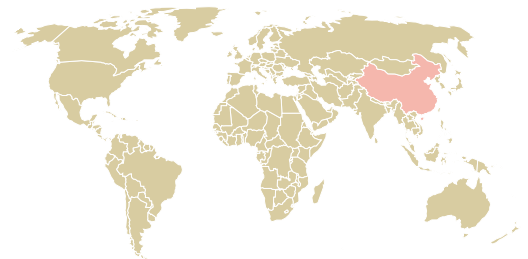

trase

COOPERATIVA AGRICOLA MISTA URTIGUENSE LTDA

ACTIVITY: Exporter group
COMMODITY: Soy
COUNTRY: Brazil
YEAR: 2004

COOPERATIVA AGRICOLA MISTA URTIGUENSE LTDA was the 212th largest exporter of soy from BRAZIL in 2004, accounting for 600 tons. As an exporter, COOPERATIVA AGRICOLA MISTA URTIGUENSE LTDA sources from 1 municipalities, or 0% of the soy production municipalities. The main destination of the soy exported by COOPERATIVA AGRICOLA MISTA URTIGUENSE LTDA is CHINA (MAINLAND), accounting for 100% of the total.

TOP DESTINATION COUNTRIES OF SOY EXPORTED BY COOPERATIVA AGRICOLA MISTA URTIGUENSE LTDA:

COMPARING COMPANIES EXPORTING SOY FROM BRAZIL IN 2004

Trase is a partnership between

In collaboration with

and many other organizations and individuals.