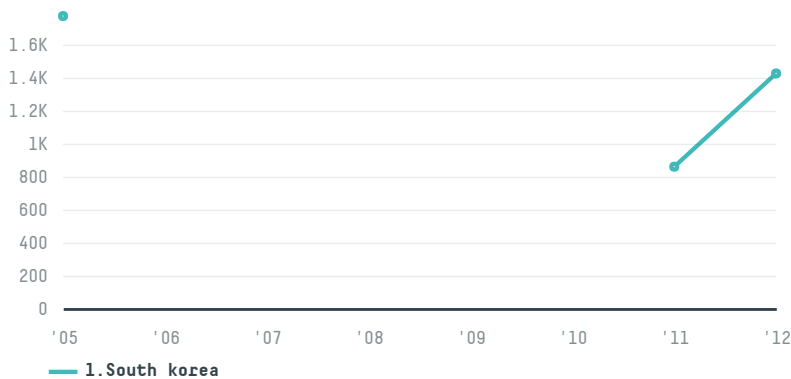

TOP DESTINATION COUNTRIES OF SOY EXPORTED BY GRANITOS MOREDO:

COMPARING COMPANIES EXPORTING SOY FROM BRAZIL IN 2012