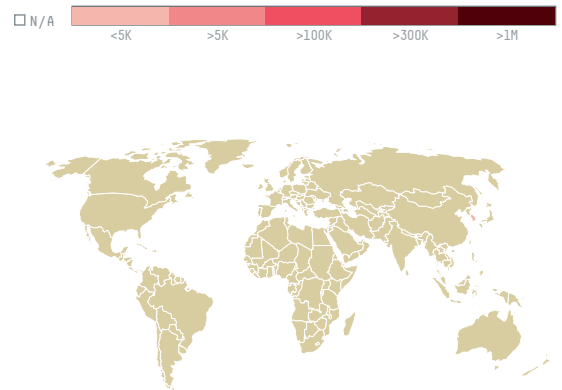

trase

Granitos moredo

ACTIVITY: **Exporter group**
COMMODITY: **Soy**
COUNTRY: **Brazil**
YEAR: **2012**

Granitos moredo was the 207th largest exporter of soy from BRAZIL in 2012, accounting for 1 thousand tons. This is a 42% decrease vs the previous year. As an exporter, Granitos moredo sources from 1 municipalities, or 0% of the soy production municipalities. The main destination of the soy exported by Granitos moredo is South korea, accounting for 100% of the total.

TOP DESTINATION COUNTRIES OF SOY EXPORTED BY GRANITOS MOREDO:

COMPARING COMPANIES EXPORTING SOY FROM BRAZIL IN 2012

Trase is a partnership between

In collaboration with

Donors

This website uses cookies to provide you with an improved user experience. By continuing to browse this site, you consent to the use of cookies and similar technologies. Please visit our [privacy policy](#) for further details.