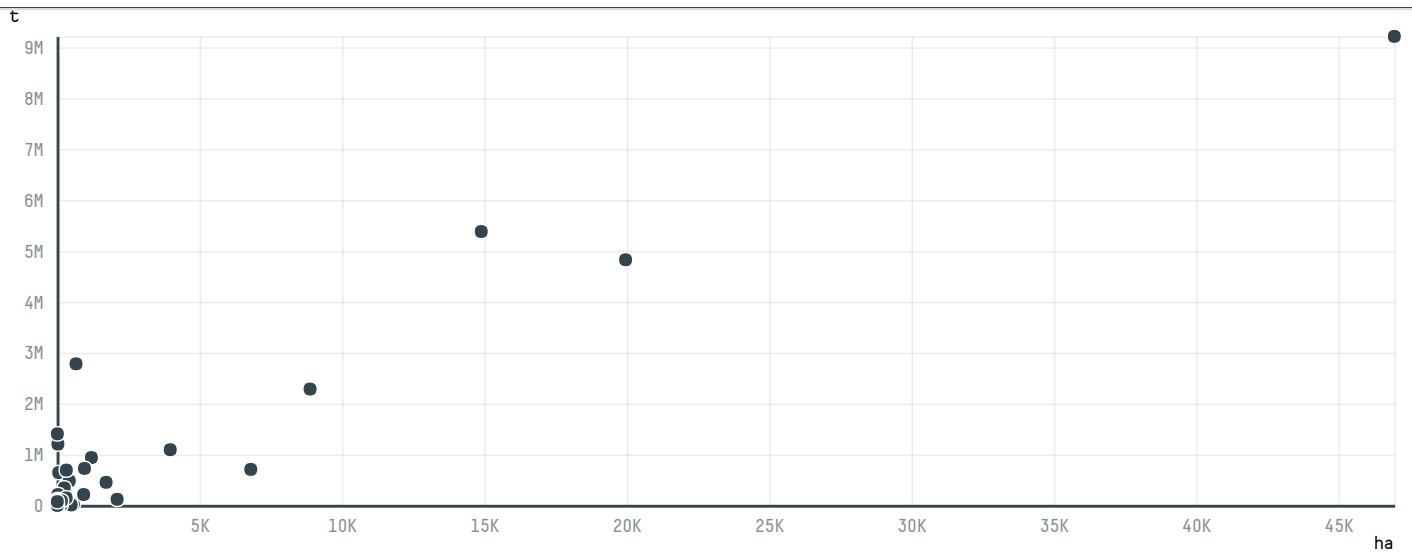

trase

TOTALITA INDUSTRIA DE MOVEIS

ACTIVITY: **Exporter group** COMMODITY: **Soy** COUNTRY: **Brazil** YEAR: **2008**

TOTALITA INDUSTRIA DE MOVEIS was the 161st largest exporter of soy from BRAZIL in 2008, accounting for 4 thousand tons. As an exporter, TOTALITA INDUSTRIA DE MOVEIS sources from 1 municipalities, or 0% of the soy production municipalities. The main destination of the soy exported by TOTALITA INDUSTRIA DE MOVEIS is SPAIN, accounting for 100% of the total.

TOP DESTINATION COUNTRIES OF SOY EXPORTED BY TOTALITA INDUSTRIA DE MOVEIS:

BIOME	SOY DEFORESTATION RISK
PAMPA	N/A

MUNICIPALITY	SOY DEFORESTATION RISK
RESTINGA SECA	N/A

COMPARING COMPANIES EXPORTING SOY FROM BRAZIL IN 2008