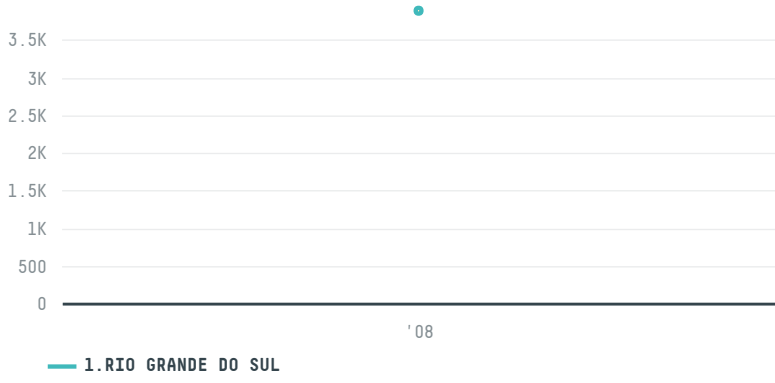

BIOME	SOY DEFORESTATION RISK
PAMPA	N/A

MUNICIPALITY	SOY DEFORESTATION RISK
RESTINGA SECA	N/A

COMPARING COMPANIES EXPORTING SOY FROM BRAZIL IN 2008