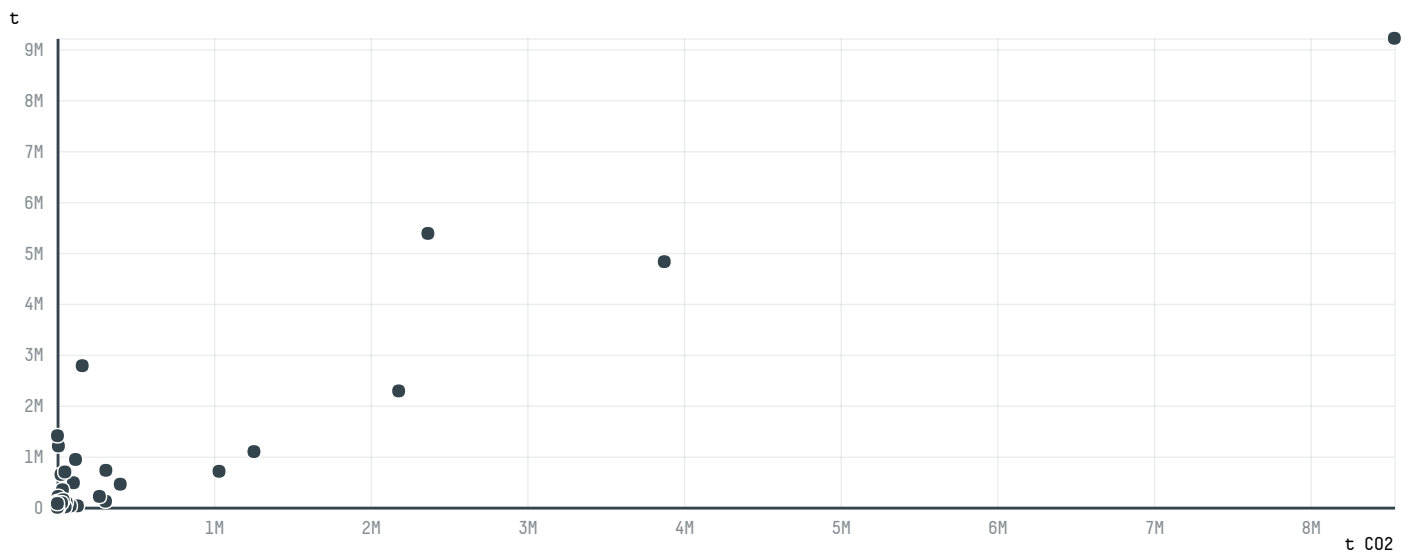

trase

TOTALITA INDUSTRIA DE MOVEIS

ACTIVITY: **Exporter group** COMMODITY: **Soy** COUNTRY: **Brazil** YEAR: **2008**

TOTALITA INDUSTRIA DE MOVEIS was the 161st largest exporter of soy from BRAZIL in 2008, accounting for 4 thousand tons. As an exporter, TOTALITA INDUSTRIA DE MOVEIS sources from 1 municipalities, or 0% of the soy production municipalities. The main destination of the soy exported by TOTALITA INDUSTRIA DE MOVEIS is SPAIN, accounting for 100% of the total.

TOP DESTINATION COUNTRIES OF SOY EXPORTED BY TOTALITA INDUSTRIA DE MOVEIS:

BIOME	SOY DEFORESTATION RISK
PAMPA	N/A

MUNICIPALITY	SOY DEFORESTATION RISK
RESTINGA SECA	N/A

COMPARING COMPANIES EXPORTING SOY FROM BRAZIL IN 2008