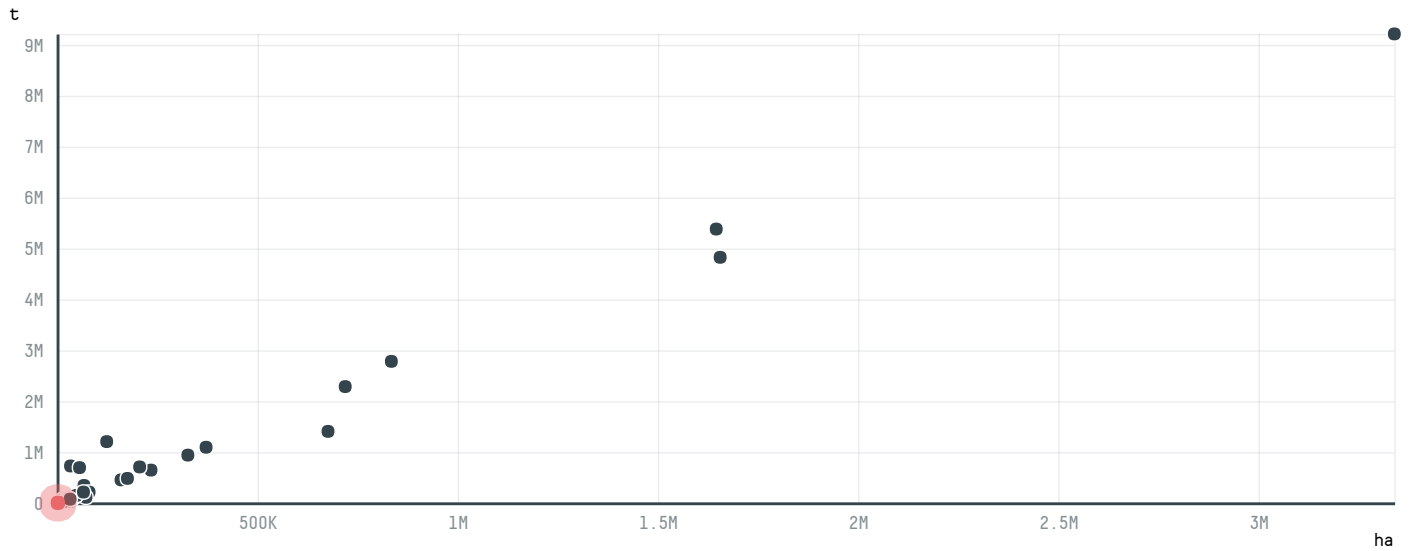

trase

TOTALITA INDUSTRIA DE MOVEIS

ACTIVITY: **Exporter group** COMMODITY: **Soy** COUNTRY: **Brazil** YEAR: **2008**

TOTALITA INDUSTRIA DE MOVEIS was the 161st largest exporter of soy from BRAZIL in 2008, accounting for 4 thousand tons. As an exporter, TOTALITA INDUSTRIA DE MOVEIS sources from 1 municipalities, or 0% of the soy production municipalities. The main destination of the soy exported by TOTALITA INDUSTRIA DE MOVEIS is SPAIN, accounting for 100% of the total.

TOP DESTINATION COUNTRIES OF SOY EXPORTED BY TOTALITA INDUSTRIA DE MOVEIS:

BIOME	SOY DEFORESTATION RISK
PAMPA	N/A

MUNICIPALITY	SOY DEFORESTATION RISK
RESTINGA SECA	N/A

COMPARING COMPANIES EXPORTING SOY FROM BRAZIL IN 2008