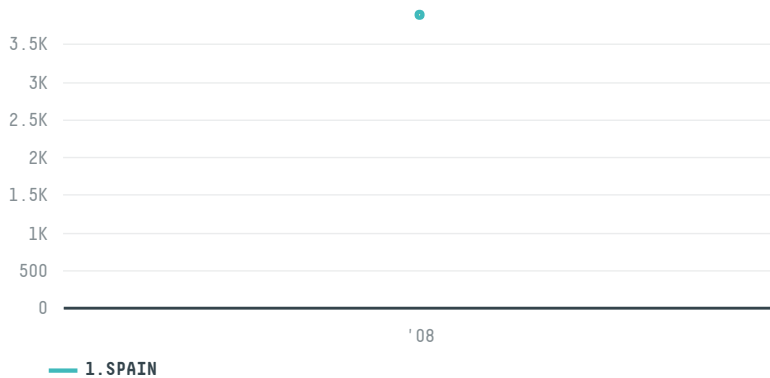

TOP DESTINATION COUNTRIES OF SOY EXPORTED BY TOTALITA INDUSTRIA DE MOVEIS: