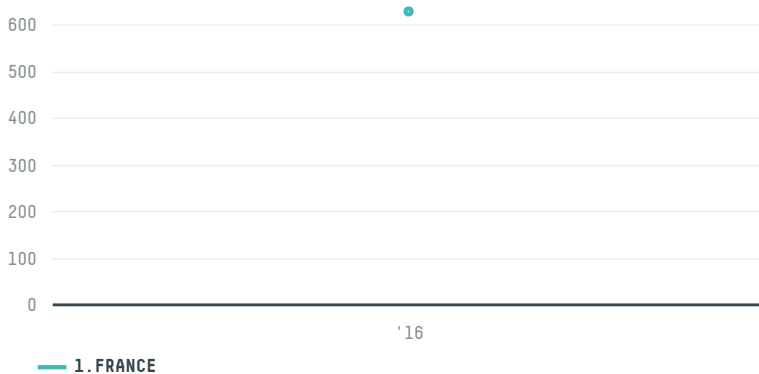

TOP DESTINATION COUNTRIES OF SOY EXPORTED BY SIDERURGICA VALINHO SA:

COMPARING COMPANIES EXPORTING SOY FROM BRAZIL IN 2016