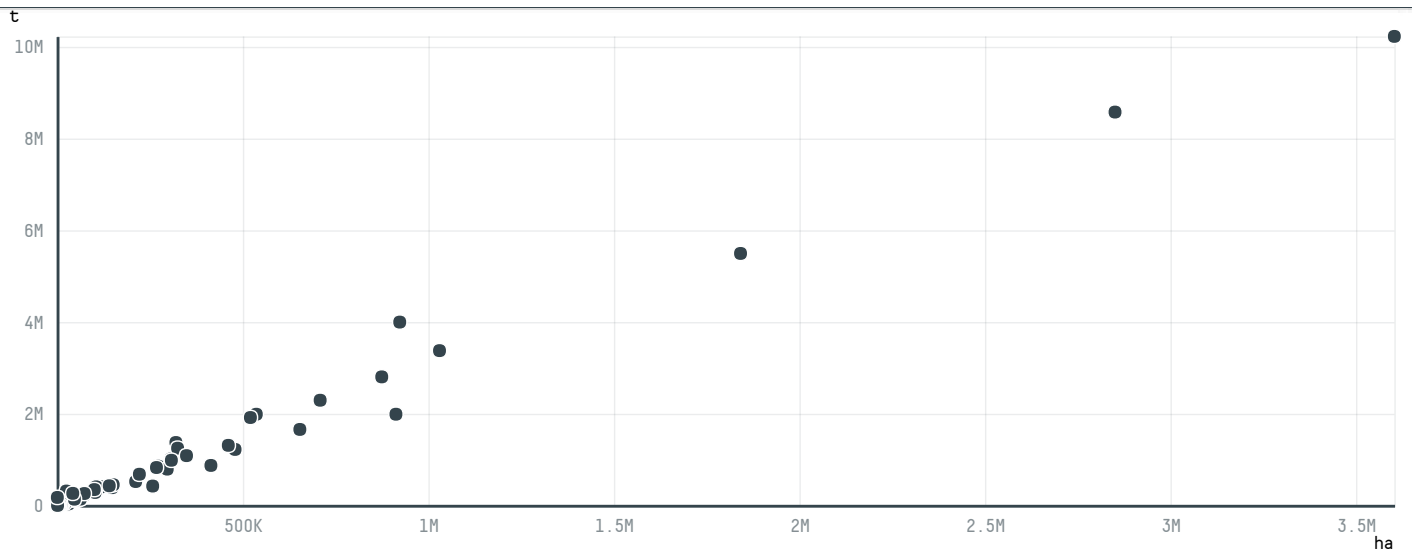

Trase is a partnership between

In collaboration with

and many other organizations and individuals.

Donors

[Terms of Use](#) · [Privacy policy](#) · [Cookie policy](#) · [Contact us](#)

This website uses cookies to provide you with an improved user experience. By continuing to browse this site, you consent to the use of cookies and similar technologies. Please visit our [privacy policy](#) for further details.

I AGREE