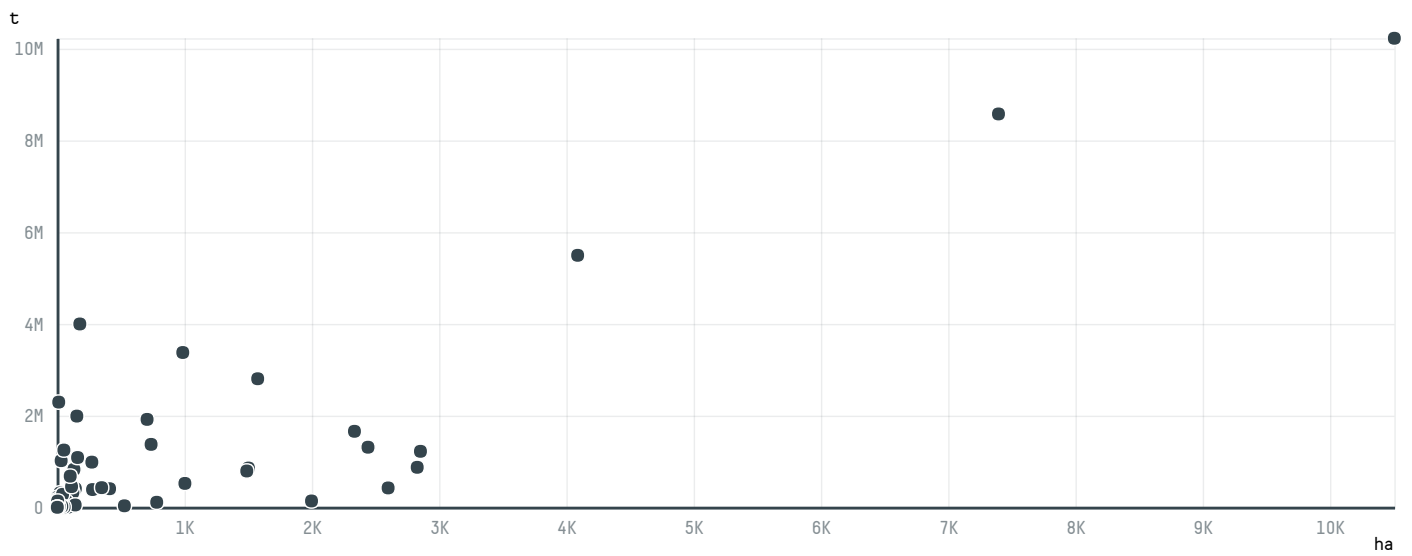

trase

SIDERURGICA VALINHO SA

ACTIVITY COMMODITY COUNTRY YEAR
Exporter **Soy** **Brazil** **2016**

SIDERURGICA VALINHO SA was the 250th largest exporter of soy from BRAZIL in 2016, accounting for 629 tons. As an exporter, SIDERURGICA VALINHO SA sources from 1 municipalities, or 0% of the soy production municipalities. The main destination of the soy exported by SIDERURGICA VALINHO SA is FRANCE, accounting for 100% of the total.

TOP DESTINATION COUNTRIES OF SOY EXPORTED BY SIDERURGICA VALINHO SA:

COMPARING COMPANIES EXPORTING SOY FROM BRAZIL IN 2016

Trase is a partnership between

In collaboration with

and many other organizations and individuals.