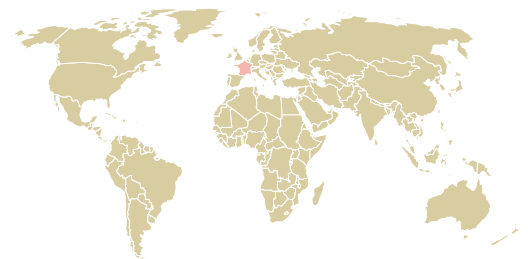

trase

SIDERURGICA VALINHO SA

ACTIVITY COMMODITY COUNTRY YEAR
Exporter **Soy** **Brazil** **2016**

SIDERURGICA VALINHO SA was the 250th largest exporter of soy from BRAZIL in 2016, accounting for 629 tons. As an exporter, SIDERURGICA VALINHO SA sources from 1 municipalities, or 0% of the soy production municipalities. The main destination of the soy exported by SIDERURGICA VALINHO SA is FRANCE, accounting for 100% of the total.

TOP DESTINATION COUNTRIES OF SOY EXPORTED BY SIDERURGICA VALINHO SA:

COMPARING COMPANIES EXPORTING SOY FROM BRAZIL IN 2016

Trase is a partnership between

In collaboration with

and many other organizations and individuals.