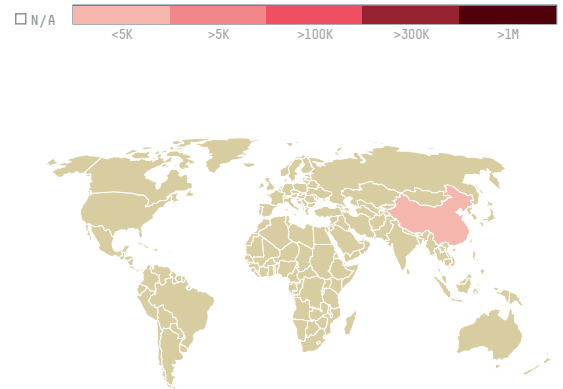

# SCA-INDUSTRIA DE MOVEIS

ACTIVITY: Exporter group  
 COMMODITY: Soy  
 COUNTRY: Brazil  
 YEAR: 2016

SCA-INDUSTRIA DE MOVEIS was the 202nd largest exporter of soy from BRAZIL in 2016, accounting for 1 thousand tons. As an exporter, SCA-INDUSTRIA DE MOVEIS sources from 1 municipalities, or 0% of the soy production municipalities. The main destination of the soy exported by SCA-INDUSTRIA DE MOVEIS is CHINA (MAINLAND), accounting for 100% of the total.

## TOP DESTINATION COUNTRIES OF SOY EXPORTED BY SCA-INDUSTRIA DE MOVEIS: