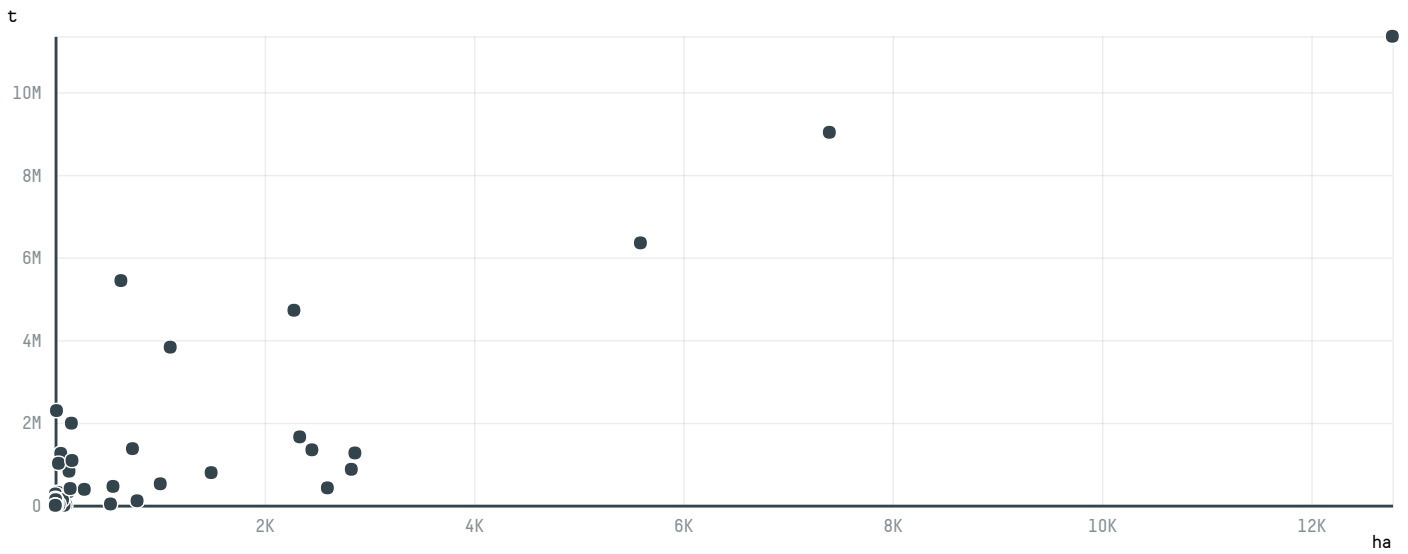

Trase is a partnership between

This website uses cookies to provide you with an improved user experience. By continuing to browse this site, you consent to the use of cookies and similar technologies. Please visit our [privacy policy](#) for further details.

I understand