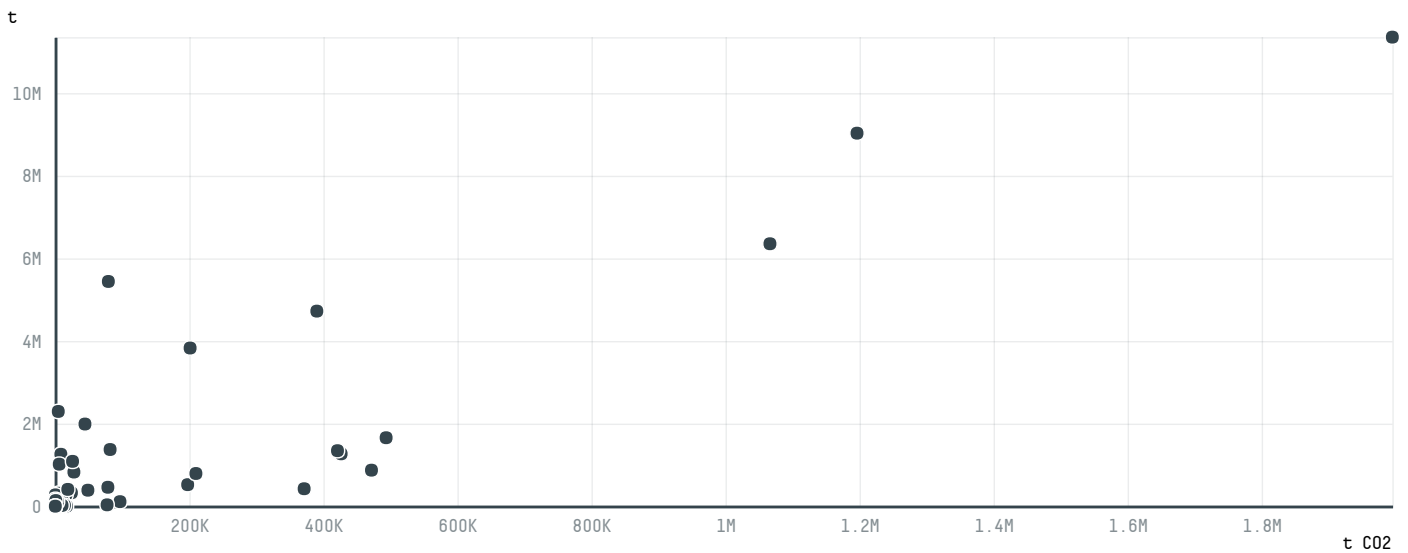

Trase is a partnership between

This website uses cookies to provide you with an improved user experience. By continuing to browse this site, you consent to the use of cookies and similar technologies. Please visit our [privacy policy](#) for further details.

I understand