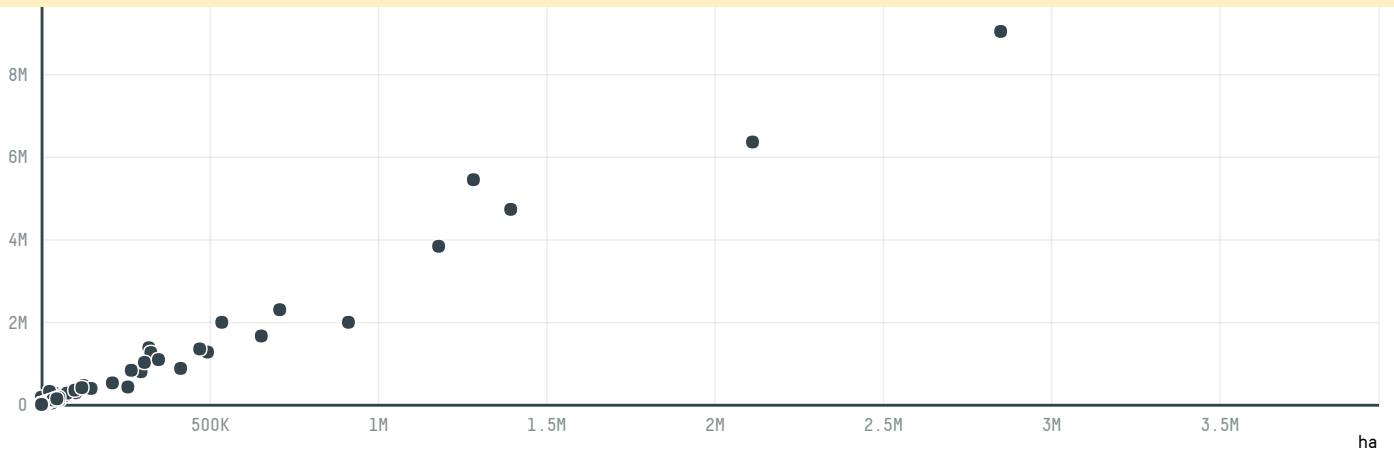

Trase is a partnership between

This website uses cookies to provide you with an improved user experience. By continuing to browse this site, you consent to the use of cookies and similar technologies. Please visit our [privacy policy](#) for further details.

I understand