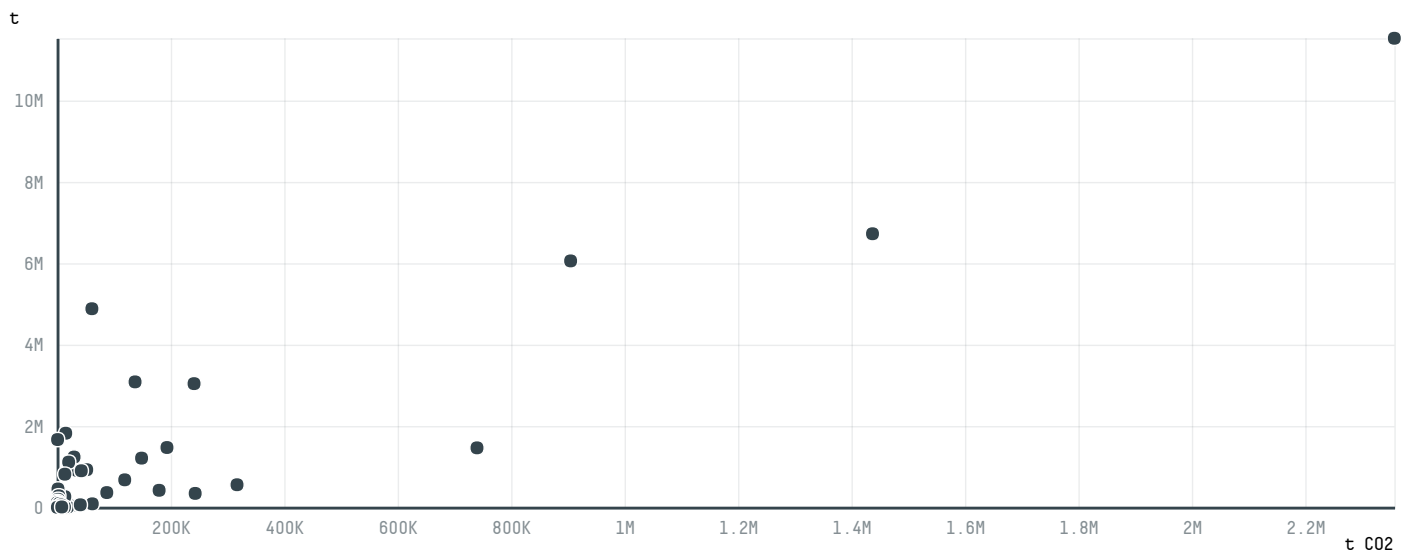

Trase is a partnership between

In collaboration with

and many other organizations and individuals.

Donors

[Terms of Use](#) · [Privacy policy](#) · [Cookie policy](#) · [Contact us](#)

This website uses cookies to provide you with an improved user experience. By continuing to browse this site, you consent to the use of cookies and similar technologies. Please visit our [privacy policy](#) for further details.

I AGREE