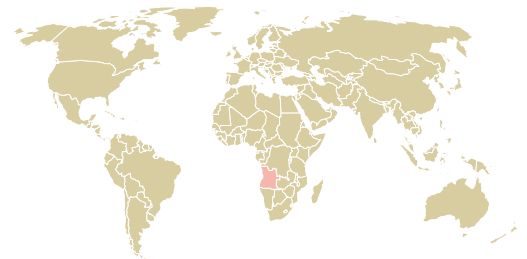

trase

SOTIL

ACTIVITY: **Exporter group**
COMMODITY: **Soy**
COUNTRY: **Brazil**
YEAR: **2014**

SOTIL was the 307th largest exporter of soy from BRAZIL in 2014, accounting for 1 tons. As an exporter, SOTIL sources from 1 municipalities, or 0% of the soy production municipalities. The main destination of the soy exported by SOTIL is ANGOLA, accounting for 100% of the total.

TOP DESTINATION COUNTRIES OF SOY EXPORTED BY SOTIL:

COMPARING COMPANIES EXPORTING SOY FROM BRAZIL IN 2014

This website uses cookies to provide you with an improved user experience. By continuing to browse this site, you consent to the use of cookies and similar technologies. Please visit our [privacy policy](#) for further details.