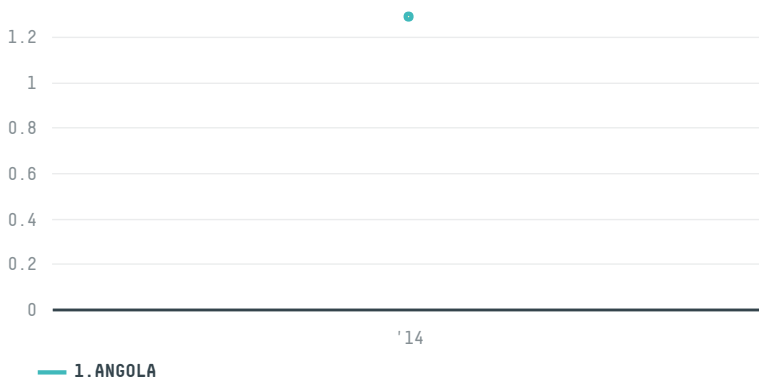

TOP DESTINATION COUNTRIES OF SOY EXPORTED BY SOTIL: