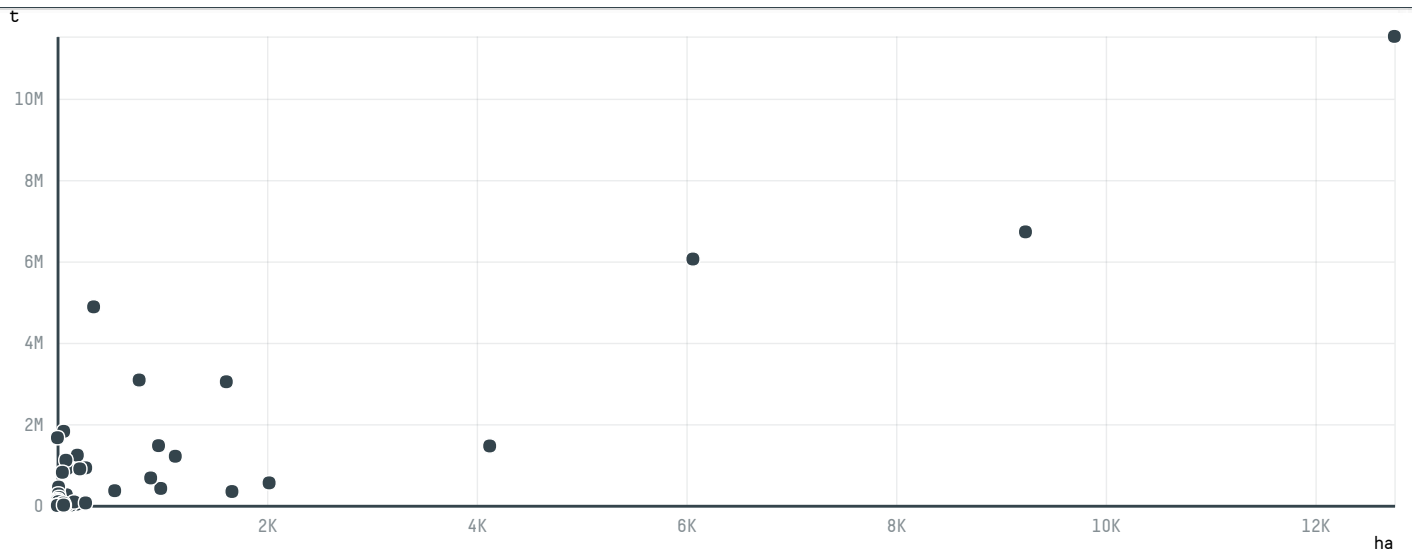

Trase is a partnership between

In collaboration with

and many other organizations and individuals.

Donors

[Terms of Use](#) · [Privacy policy](#) · [Cookie policy](#) · [Contact us](#)

This website uses cookies to provide you with an improved user experience. By continuing to browse this site, you consent to the use of cookies and similar technologies. Please visit our [privacy policy](#) for further details.

I AGREE