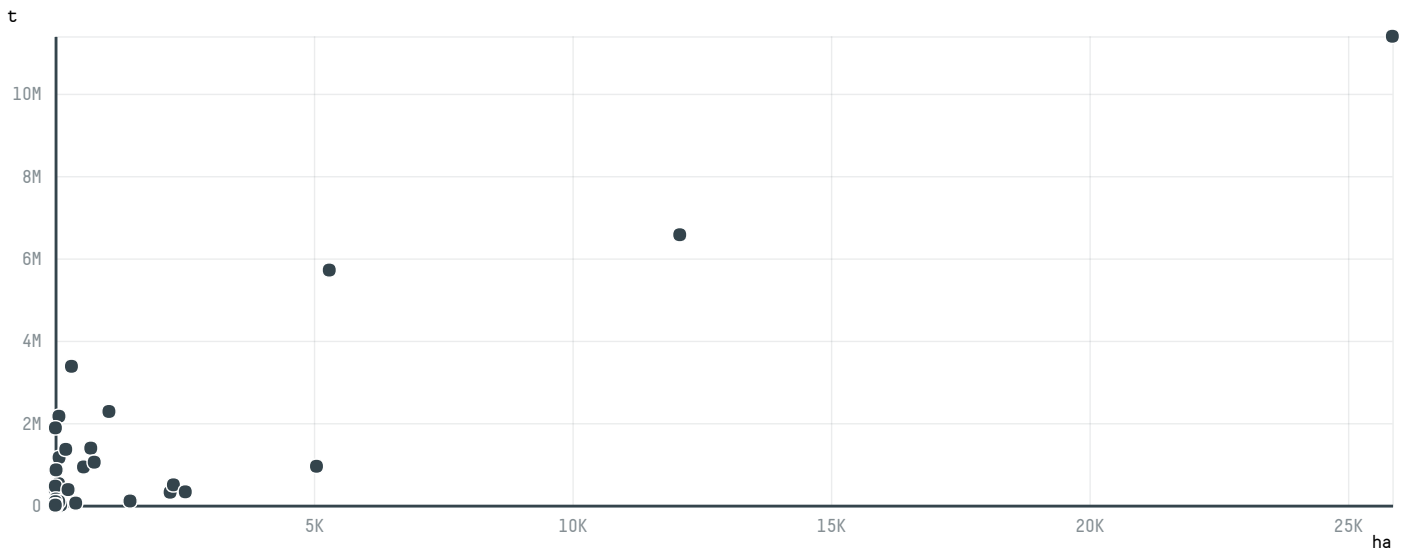

trase

MARABA GUSA SIDERURGICA E MINERADORA

ACTIVITY COMMODITY COUNTRY YEAR
Exporter **Soy** **Brazil** **2011**

MARABA GUSA SIDERURGICA E MINERADORA was the 132nd largest exporter of soy from BRAZIL in 2011, accounting for 8 thousand tons. This is a 148% increase vs the previous year. As an exporter, MARABA GUSA SIDERURGICA E MINERADORA sources from 1 municipalities, or 0% of the soy production municipalities. The main destination of the soy exported by MARABA GUSA SIDERURGICA E MINERADORA is INDONESIA, accounting for 78% of the total.

TOP DESTINATION COUNTRIES OF SOY EXPORTED BY MARABA GUSA SIDERURGICA E MINERADORA:

□ N/A <5K >5K >100K >300K >1M

COMPARING COMPANIES EXPORTING SOY FROM BRAZIL IN 2011

Trase is a partnership between

In collaboration with