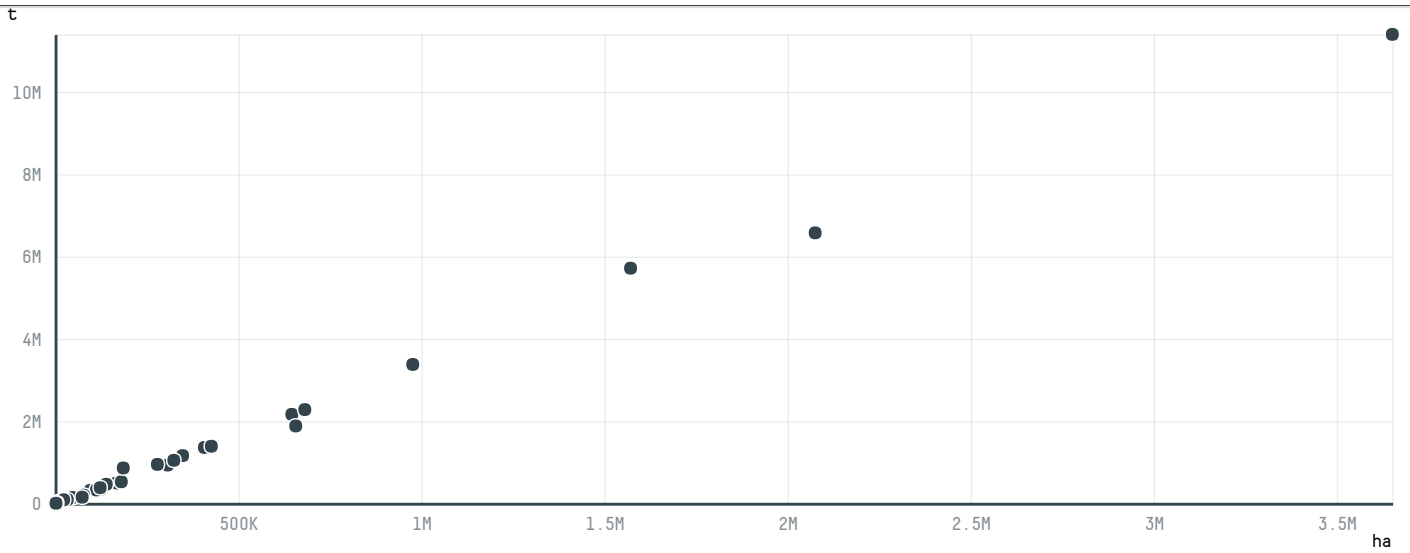

trase

MARABA GUSA SIDERURGICA E MINERADORA

ACTIVITY COMMODITY COUNTRY YEAR
Exporter **Soy** **Brazil** **2011**

MARABA GUSA SIDERURGICA E MINERADORA was the 132nd largest exporter of soy from BRAZIL in 2011, accounting for 8 thousand tons. This is a 148% increase vs the previous year. As an exporter, MARABA GUSA SIDERURGICA E MINERADORA sources from 1 municipalities, or 0% of the soy production municipalities. The main destination of the soy exported by MARABA GUSA SIDERURGICA E MINERADORA is INDONESIA, accounting for 78% of the total.

TOP DESTINATION COUNTRIES OF SOY EXPORTED BY MARABA GUSA SIDERURGICA E MINERADORA:

□ N/A <5K >5K >100K >300K >1M

COMPARING COMPANIES EXPORTING SOY FROM BRAZIL IN 2011

Trase is a partnership between

In collaboration with