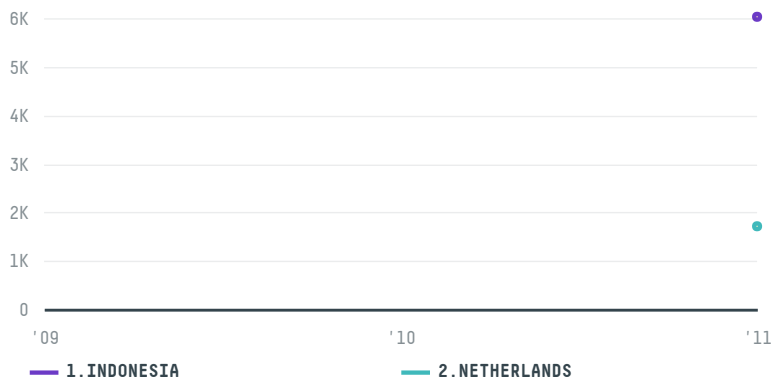

trase

MARABA GUSA SIDERURGICA E MINERADORA

ACTIVITY COMMODITY COUNTRY YEAR
Exporter **Soy** **Brazil** **2011**

MARABA GUSA SIDERURGICA E MINERADORA was the 132nd largest exporter of soy from BRAZIL in 2011, accounting for 8 thousand tons. This is a 148% increase vs the previous year. As an exporter, MARABA GUSA SIDERURGICA E MINERADORA sources from 1 municipalities, or 0% of the soy production municipalities. The main destination of the soy exported by MARABA GUSA SIDERURGICA E MINERADORA is INDONESIA, accounting for 78% of the total.

TOP DESTINATION COUNTRIES OF SOY EXPORTED BY MARABA GUSA SIDERURGICA E MINERADORA:

□ N/A <5K >5K >100K >300K >1M

COMPARING COMPANIES EXPORTING SOY FROM BRAZIL IN 2011

Trase is a partnership between

In collaboration with