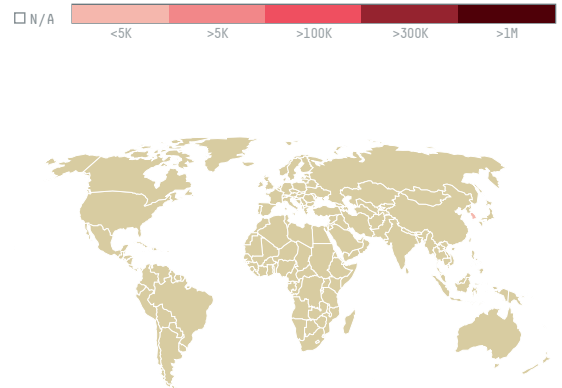

# trase

## GRANITOS MOREDO

ACTIVITY      COMMODITY      COUNTRY      YEAR  
**Exporter**      **Soy**      **Brazil**      **2012**

GRANITOS MOREDO was the 216th largest exporter of soy from BRAZIL in 2012, accounting for 1 thousand tons. This is a 42% decrease vs the previous year. As an exporter, GRANITOS MOREDO sources from 1 municipalities, or 0% of the soy production municipalities. The main destination of the soy exported by GRANITOS MOREDO is SOUTH KOREA, accounting for 100% of the total.

### TOP DESTINATION COUNTRIES OF SOY EXPORTED BY GRANITOS MOREDO: