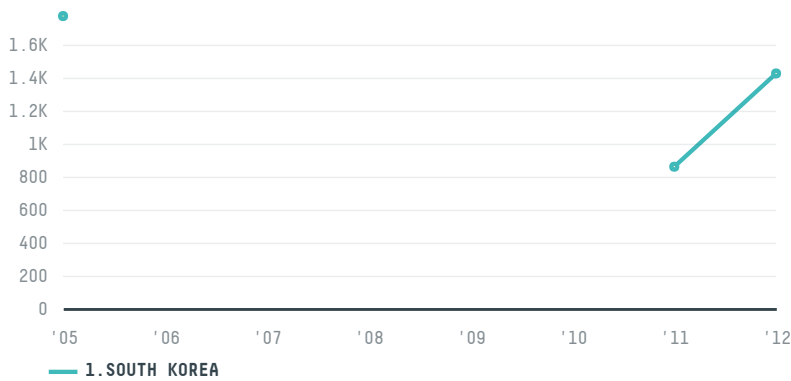

TOP DESTINATION COUNTRIES OF SOY EXPORTED BY GRANITOS MOREDO:

COMPARING COMPANIES EXPORTING SOY FROM BRAZIL IN 2012