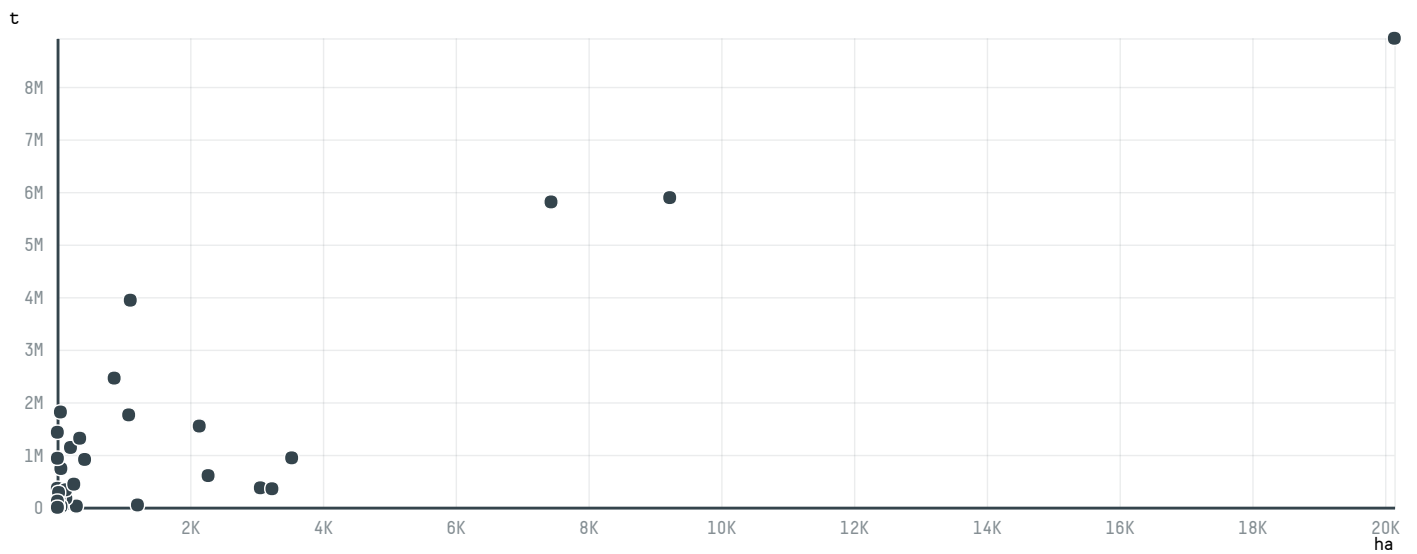

Trase is a partnership between

In collaboration with

and many other organizations and individuals.

Donors

[Terms of Use](#) · [Privacy policy](#) · [Cookie policy](#) · [Contact us](#)

This website uses cookies to provide you with an improved user experience. By continuing to browse this site, you consent to the use of cookies and similar technologies. Please visit our [privacy policy](#) for further details.

I AGREE