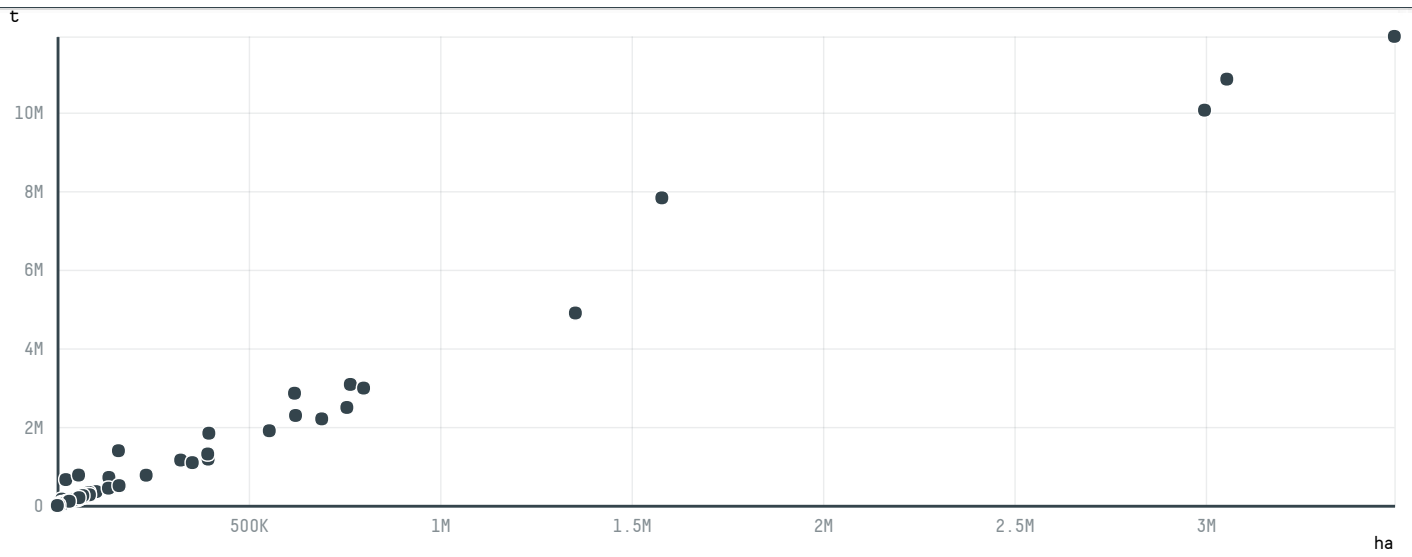

Trase is a partnership between

In collaboration with

Donors

This website uses cookies to provide you with an improved user experience. By continuing to browse this site, you consent to the use of cookies and similar technologies. Please visit our [privacy policy](#) for further details.

I AGREE