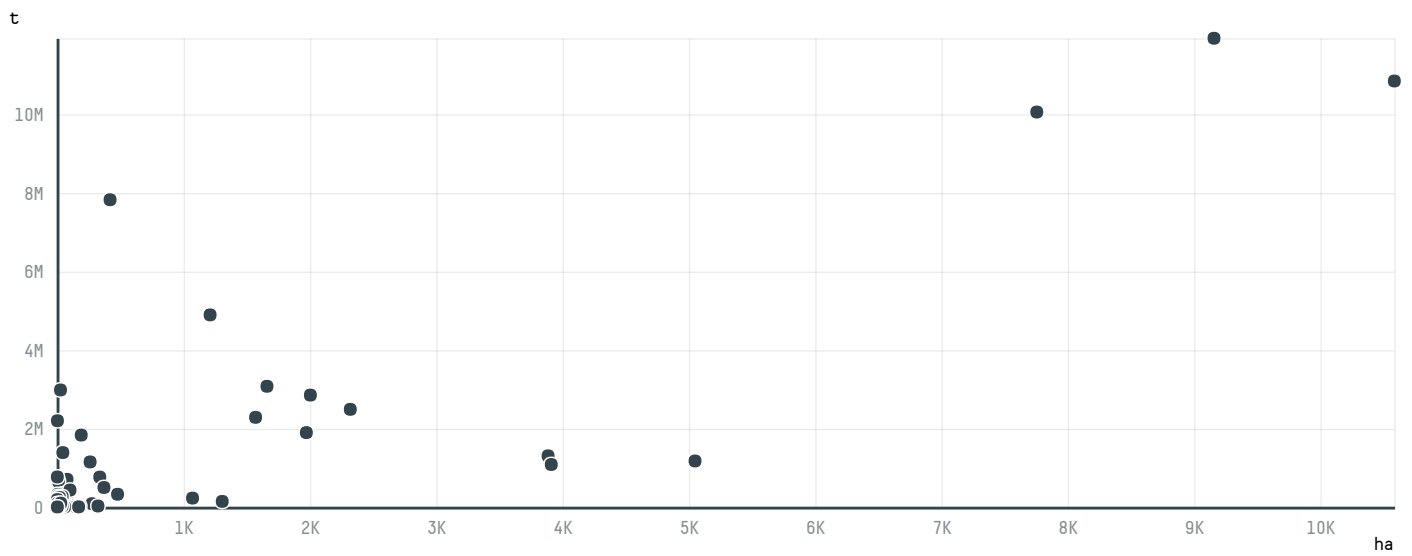

Trase is a partnership between

In collaboration with

Donors

This website uses cookies to provide you with an improved user experience. By continuing to browse this site, you consent to the use of cookies and similar technologies. Please visit our [privacy policy](#) for further details.

I AGREE