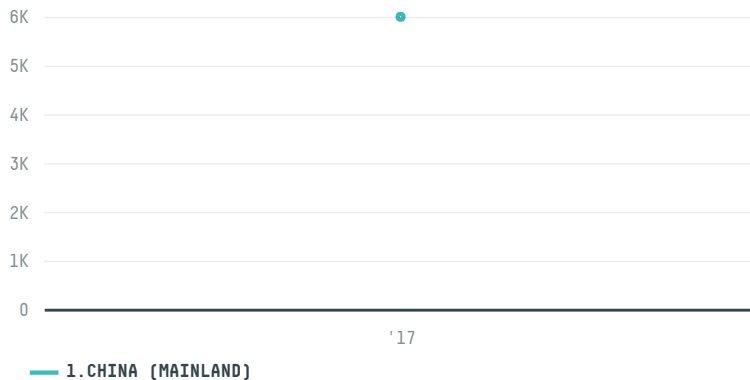

TOP DESTINATION COUNTRIES OF SOY EXPORTED BY DUETOS AGROCOMMODITIES LTDA:

COMPARING COMPANIES EXPORTING SOY FROM BRAZIL IN 2017