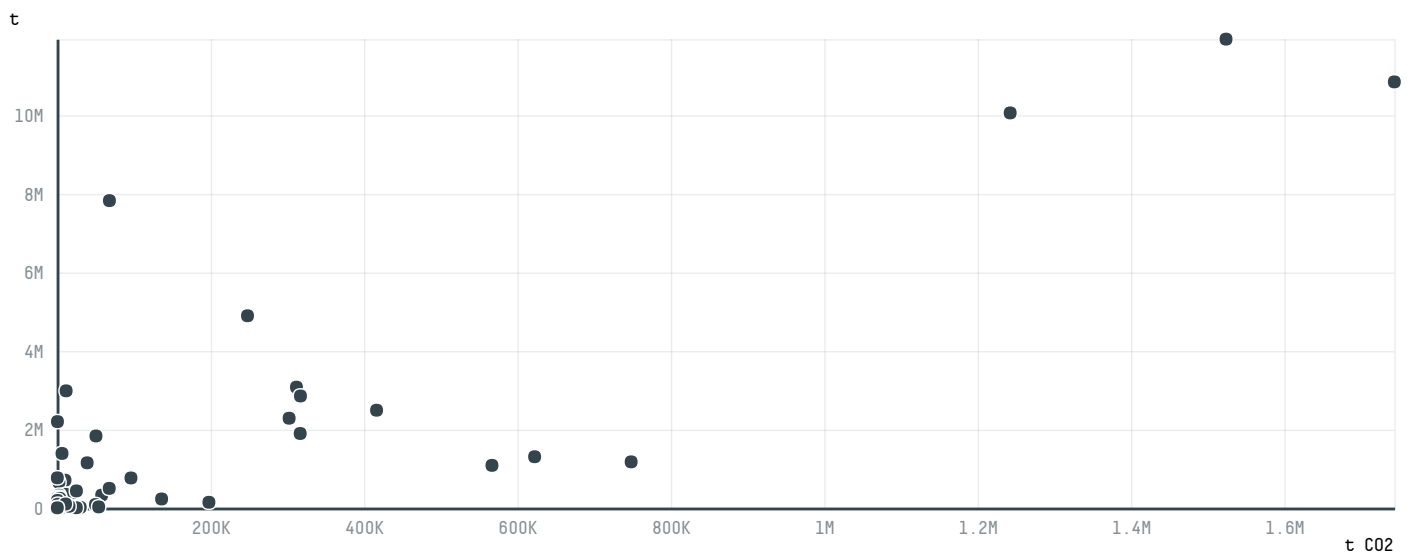

Trase is a partnership between

In collaboration with

Donors

This website uses cookies to provide you with an improved user experience. By continuing to browse this site, you consent to the use of cookies and similar technologies. Please visit our [privacy policy](#) for further details.

I AGREE