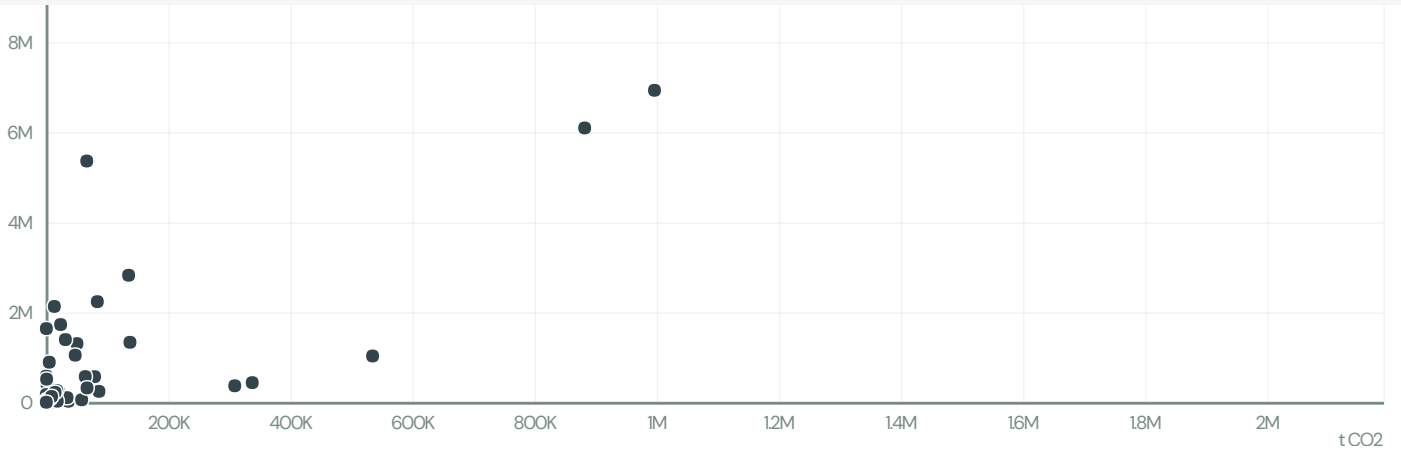

Trase is a partnership between

In close collaboration with many others.

[Click for more information about our partners and funders.](#)

Home	Supply Chains	Finance	Insights
Resources	Data Tools	Explore	Yearbook
About	Profiles	Search	Collections
Contact us	Logistics Maps	Watchlists	Publications
	Downloads	Methodology	
		FAQs	

Sign up for our Newsletter

- [twitter link](#)
- [linkedin link](#)
- [contact mail](#)

- [Terms of use](#)
- [Privacy policy](#)
- [Cookie policy](#)