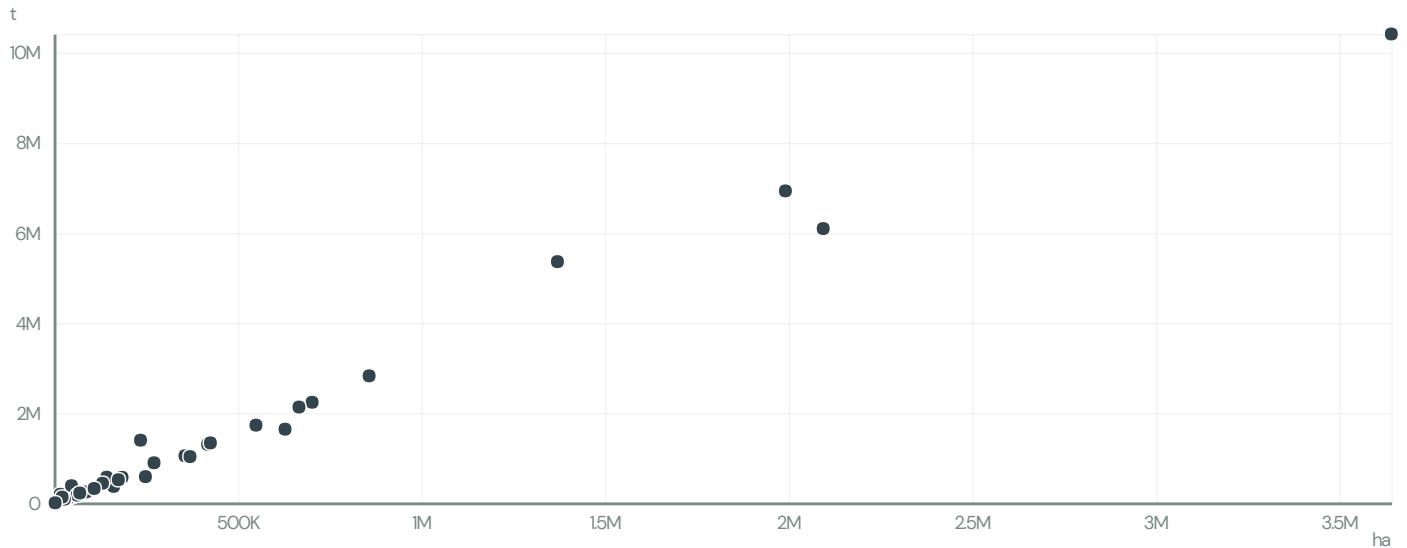

Comparing companies exporting SOY from Brazil in 2013