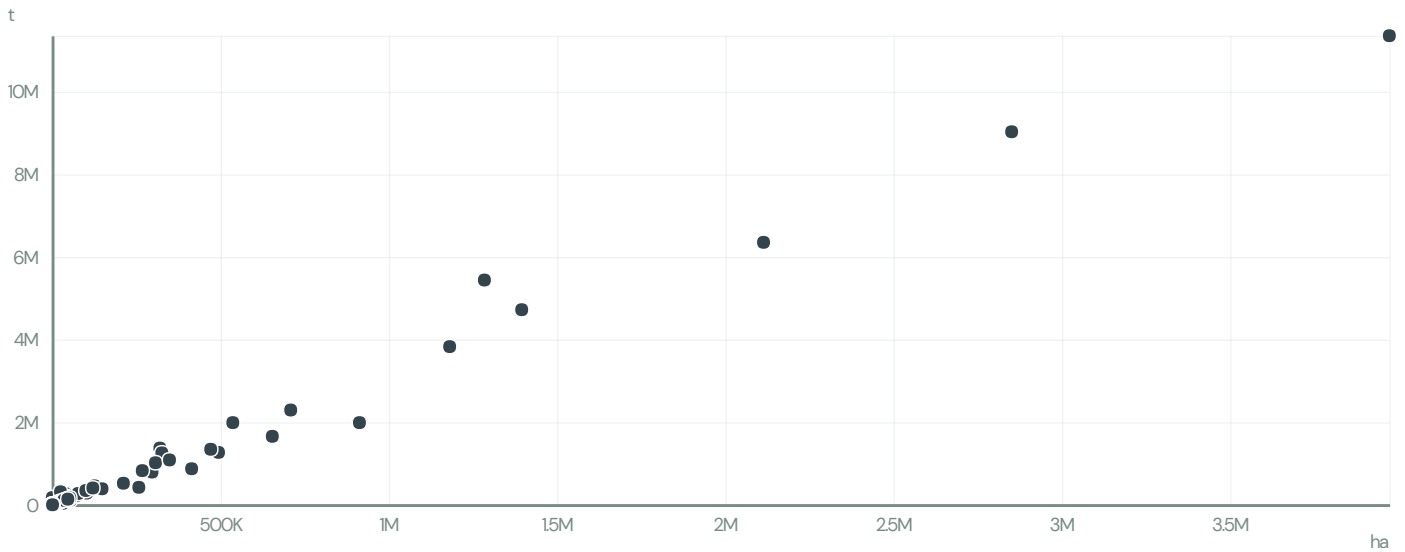

INDUSTRIA DE ESQUADRIAS BARSA EIRELI

ACTIVITY: Exporter group
COMMODITY: Soy
COUNTRY: Brazil
YEAR: 2016

INDUSTRIA DE ESQUADRIAS BARSA EIRELI was the 257th largest exporter of soy from BRAZIL in 2016, accounting for 282 tons. As an exporter, INDUSTRIA DE ESQUADRIAS BARSA EIRELI sources from 1 municipalities, or 0% of the soy production municipalities.

Comparing companies exporting SOY from Brazil in 2016