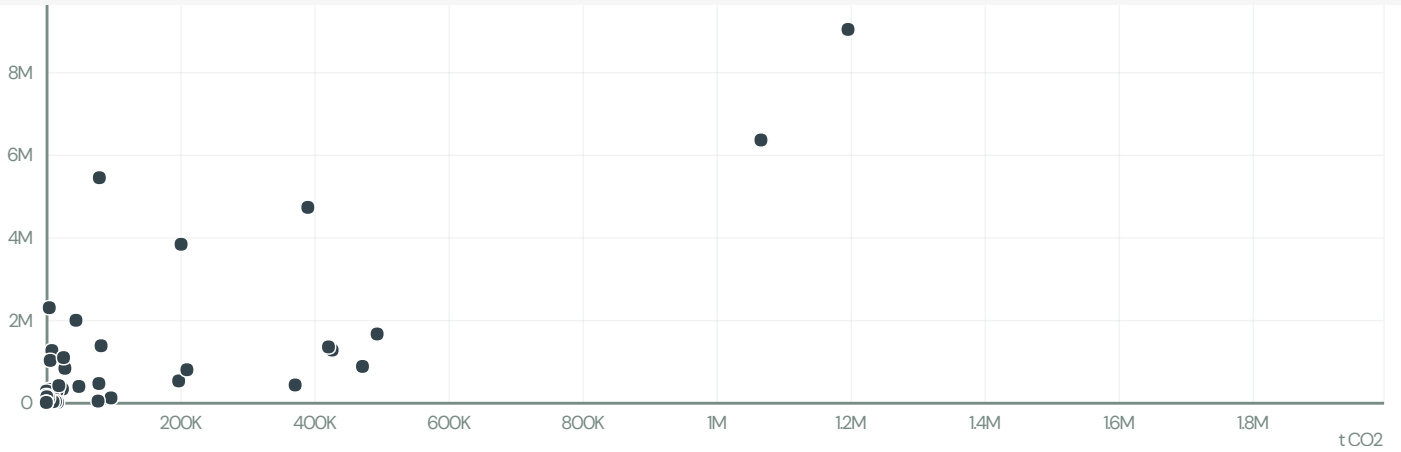

Trase is a partnership between

In close collaboration with many others.

[Click for more information about our partners and funders.](#)

Home	Supply Chains	Finance	Insights
Resources	Data Tools	Explore	Yearbook
About	Profiles	Search	Collections
Contact us	Logistics Maps	Watchlists	Publications
	Downloads	Methodology	
		FAQs	

Sign up for our Newsletter

- twitter link
- linkedin link
- contact mail

[Terms of use](#) • [Privacy policy](#) • [Cookie policy](#)

This website uses cookies to provide you with an improved user experience. By continuing to browse this site, you consent to the use of cookies and similar technologies. Please visit our [privacy policy](#) for further details.

I understand