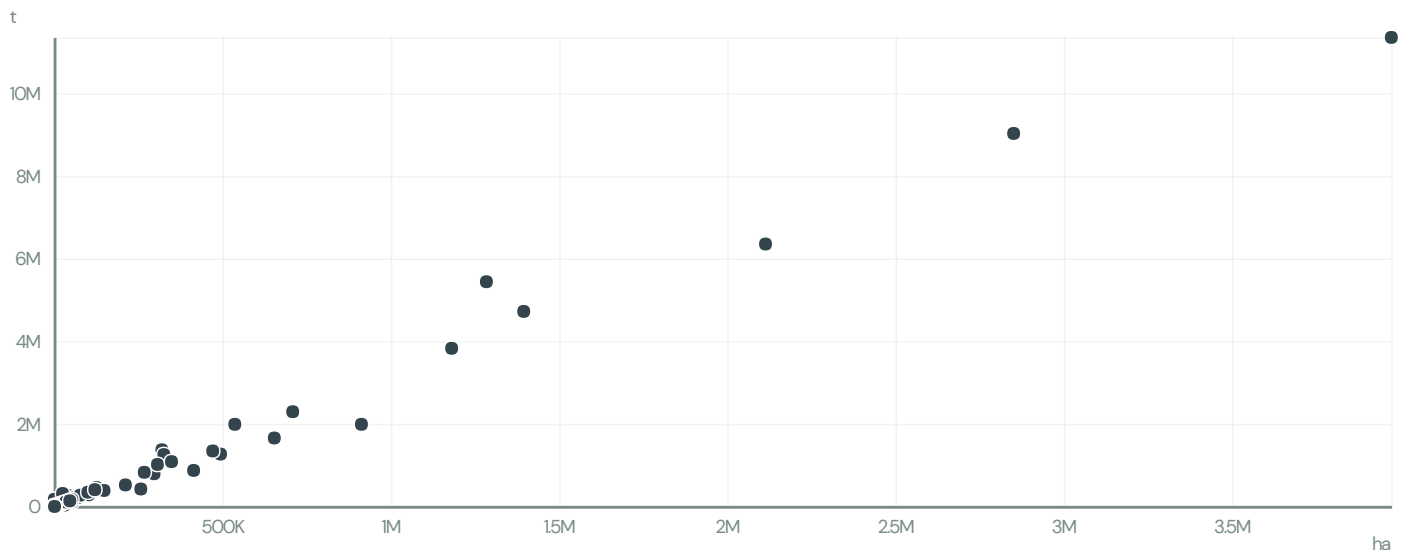

AGROVAL-AGROINDUSTRIAL VALE DO PARAIBA

ACTIVITY: Exporter group
COMMODITY: Soy
COUNTRY: Brazil
YEAR: 2016

AGROVAL-AGROINDUSTRIAL VALE DO PARAIBA was the 167th largest exporter of soy from BRAZIL in 2016, accounting for 3 thousand tons. As an exporter, AGROVAL-AGROINDUSTRIAL VALE DO PARAIBA sources from 1 municipalities, or 0% of the soy production municipalities.

Comparing companies exporting SOY from Brazil in 2016