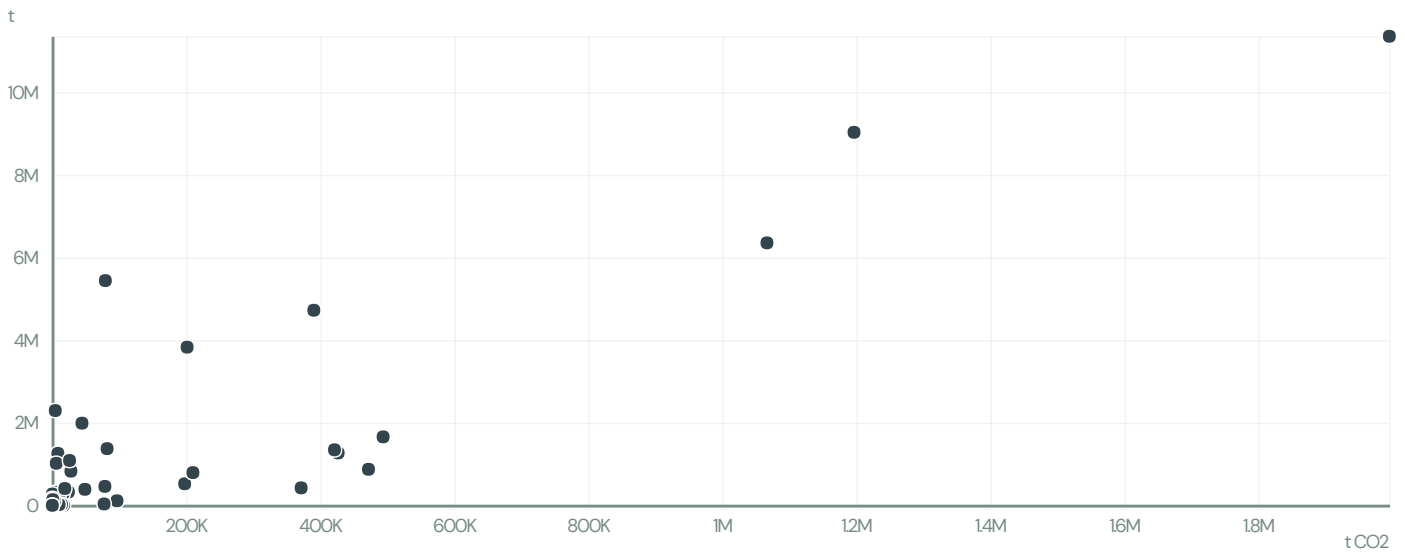

Trase is a partnership between

In close collaboration with many others.

[Click for more information about our partners and funders..](#)

Home

Resources

About

Contact us

Supply Chains

Data Tools

Profiles

Logistics Maps

Downloads

Finance

Explore

Search

Watchlists

Methodology

FAQs

Insights

Yearbook

Collections

Publications

Sign up for our Newsletter

Enter your email...

This website uses cookies to provide you with an improved user experience. By continuing to browse this site, you consent to the use of cookies and similar technologies. Please visit our [privacy policy](#) for further details.

I understand