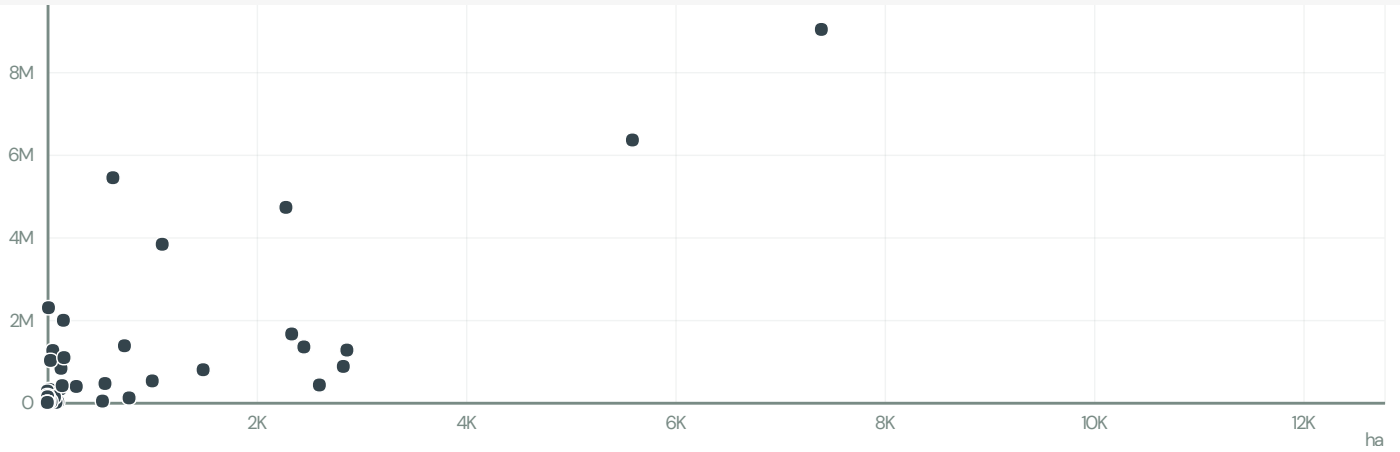

Trase is a partnership between

In close collaboration with many others.

[Click for more information about our partners and funders..](#)

Home

Resources

About

Contact us

Supply Chains

Data Tools

Profiles

Logistics Maps

Downloads

Finance

Explore

Search

Watchlists

Methodology

FAQs

Insights

Yearbook

Collections

Publications

Sign up for our Newsletter

Enter your email...

This website uses cookies to provide you with an improved user experience. By continuing to browse this site, you consent to the use of cookies and similar technologies. Please visit our [privacy policy](#) for further details.

I understand