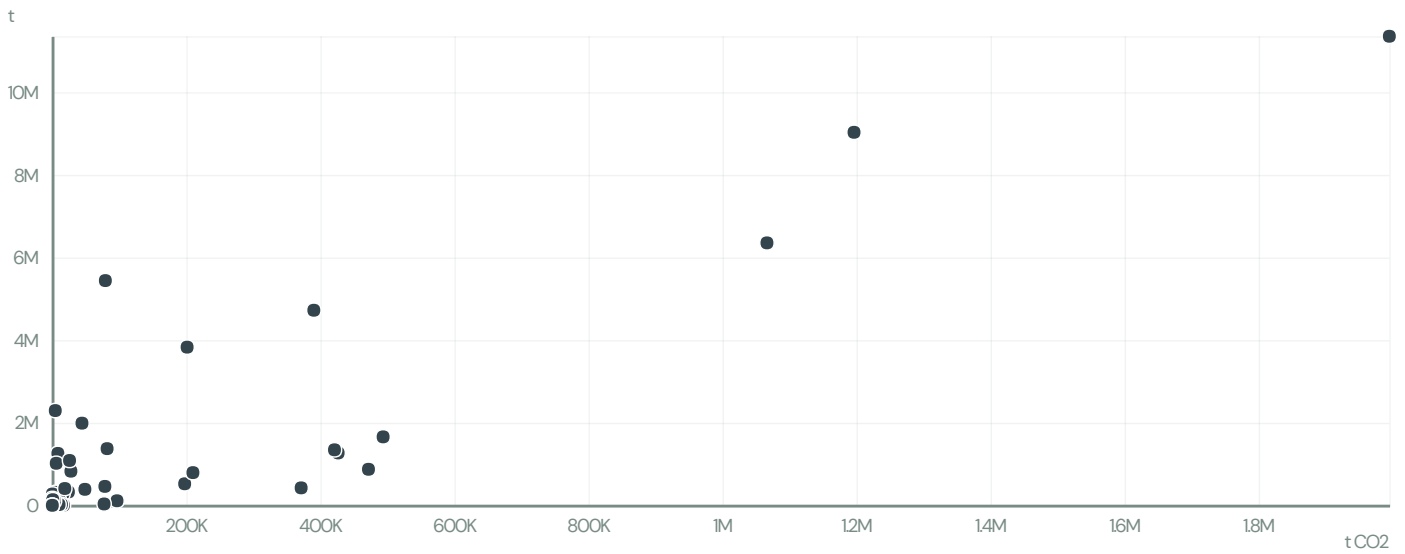

Trase is a partnership between

In close collaboration with many others.

[Click for more information about our partners and funders..](#)

Home

Resources

About

Contact us

Supply Chains

Data Tools

Profiles

Logistics Maps

Downloads

Finance

Explore

Search

Watchlists

Methodology

FAQs

Insights

Yearbook

Collections

Publications

Sign up for our Newsletter

This website uses cookies to provide you with an improved user experience. By continuing to browse this site, you consent to the use of cookies and similar technologies. Please visit our [privacy policy](#) for further details.

I understand