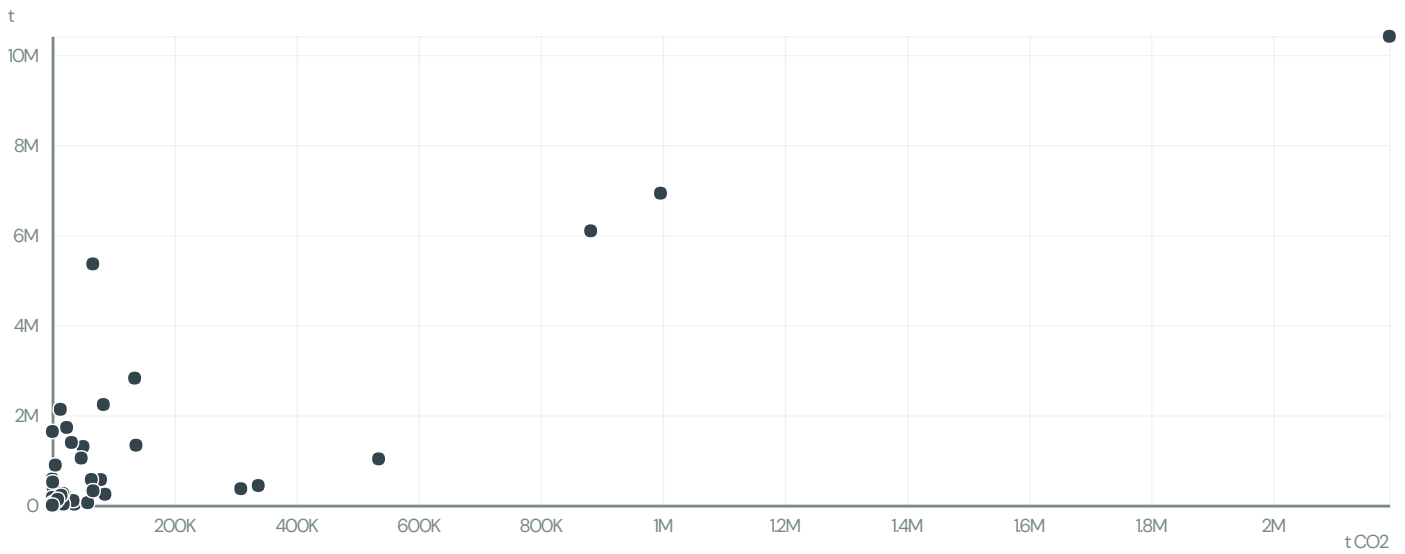

Trase is a partnership between

In close collaboration with many others.

[Click for more information about our partners and funders.](#)

Home

Resources

About

Contact us

Supply Chains

Data Tools

Profiles

Logistics Maps

Downloads

Finance

Explore

Search

Watchlists

Methodology

FAQs

Insights

Yearbook

Collections

Publications

Sign up for our Newsletter