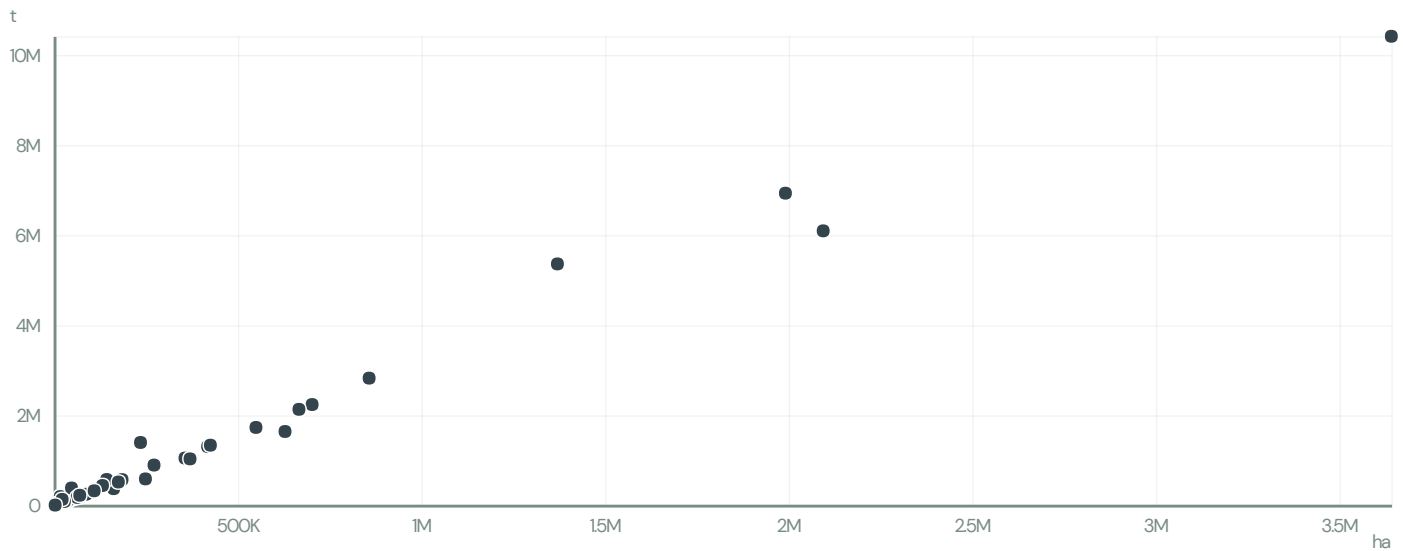

SIDERURGICA IBERICAEM RECUPERACAO JUDICIAL

ACTIVITY	COMMODITY	COUNTRY	YEAR
Exporter group	Soy	Brazil	2013

SIDERURGICA IBERICAEM RECUPERACAO JUDICIAL was the 93rd largest exporter of soy from BRAZIL in 2013, accounting for 27 thousand tons. As an exporter, SIDERURGICA IBERICAEM RECUPERACAO JUDICIAL sources from 1 municipalities, or 0% of the soy production municipalities.

Comparing companies exporting SOY from Brazil in 2013