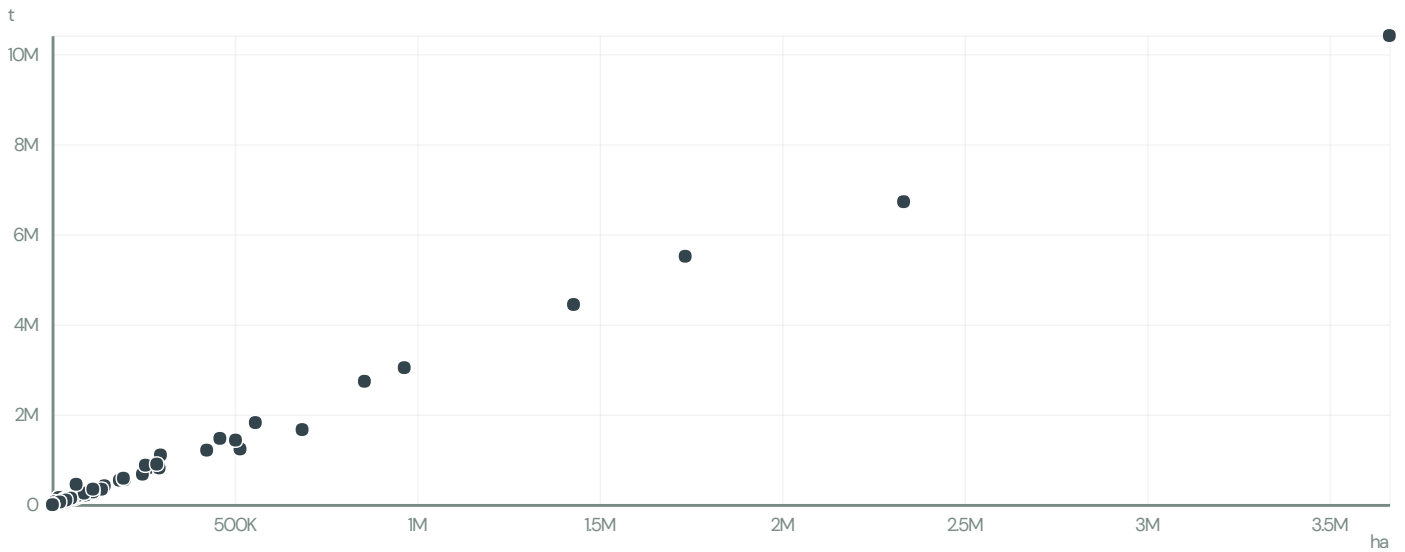

FERGUMINAS SIDERURGIA

ACTIVITY: Exporter
 COMMODITY: Soy
 COUNTRY: Brazil
 YEAR: 2014

FERGUMINAS SIDERURGIA was the 210th largest exporter of soy from BRAZIL in 2014, accounting for 3 thousand tons. This is a 65% decrease vs the previous year. As an exporter, FERGUMINAS SIDERURGIA sources from 1 municipalities, or 0% of the soy production municipalities.

Comparing companies exporting SOY from Brazil in 2014

Trase is a partnership between

 Stockholm Environment
Institute

 Global Canopy
Programme

In close collaboration with many others.

[Click for more information about our partners and funders..](#)