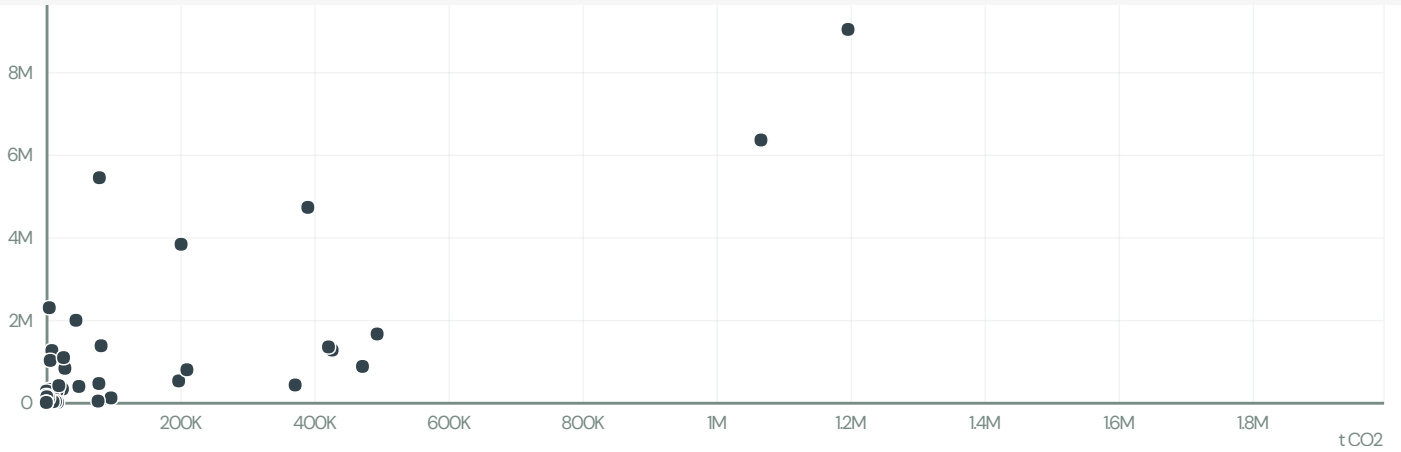

Trase is a partnership between

In close collaboration with many others.

[Click for more information about our partners and funders.](#)

Home	Supply Chains	Finance	Insights
Resources	Data Tools	Explore	Yearbook
About	Profiles	Search	Collections
Contact us	Logistics Maps	Watchlists	Publications
	Downloads	Methodology	
		FAQs	

Sign up for our Newsletter

- twitter link
- linkedin link
- contact mail

[Terms of use](#) • [Privacy policy](#) • [Cookie policy](#)