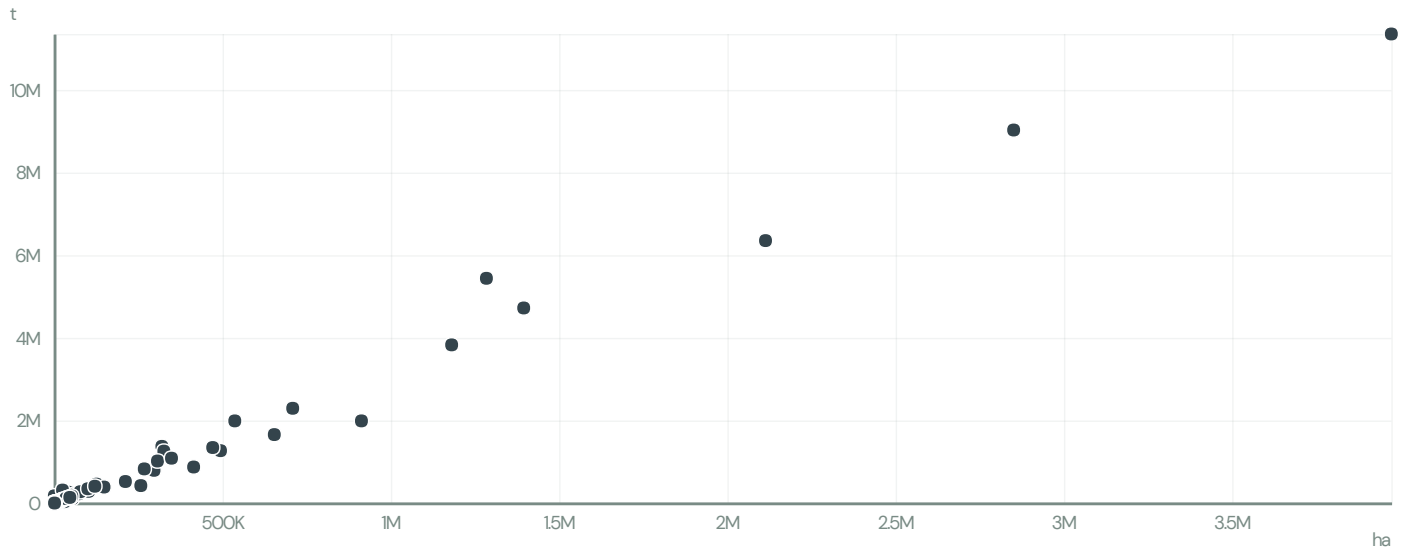

VDL SIDERURGIA

ACTIVITY	COMMODITY	COUNTRY	YEAR
Exporter group	Soy	Brazil	2016

VDL SIDERURGIA was the 138th largest exporter of soy from BRAZIL in 2016, accounting for 6 thousand tons. As an exporter, VDL SIDERURGIA sources from 1 municipalities, or 0% of the soy production municipalities.

Comparing companies exporting SOY from Brazil in 2016