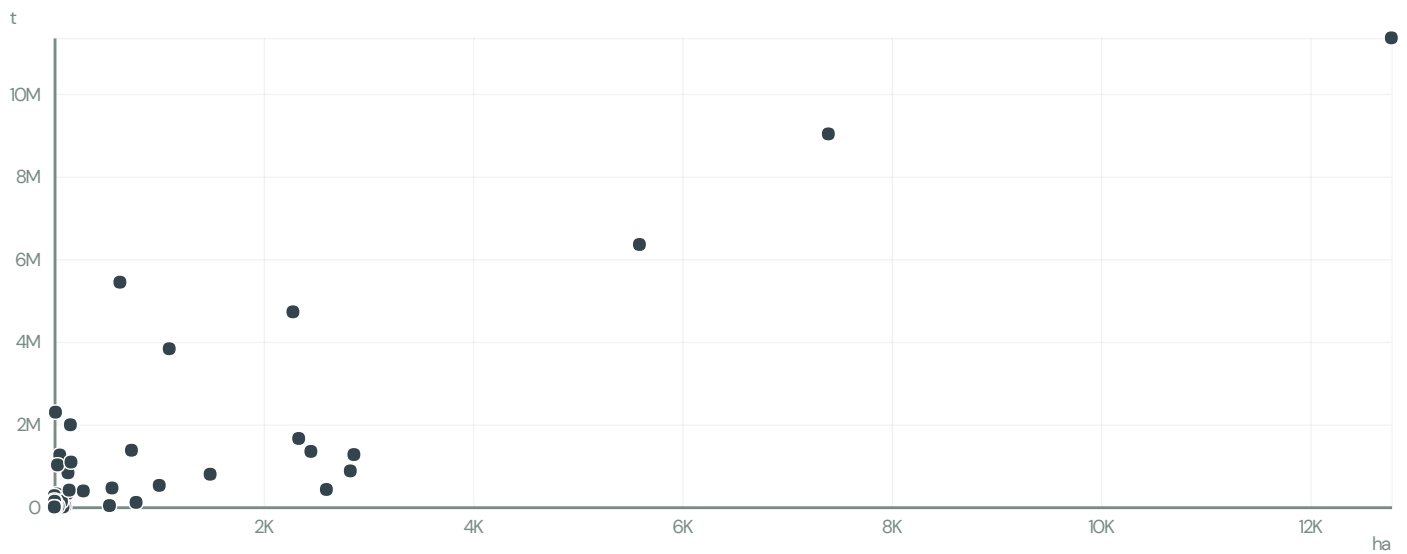

VDL SIDERURGIA

ACTIVITY	COMMODITY	COUNTRY	YEAR
Exporter group	Soy	Brazil	2016

VDL SIDERURGIA was the 138th largest exporter of soy from BRAZIL in 2016, accounting for 6 thousand tons. As an exporter, VDL SIDERURGIA sources from 1 municipalities, or 0% of the soy production municipalities.

Comparing companies exporting SOY from Brazil in 2016