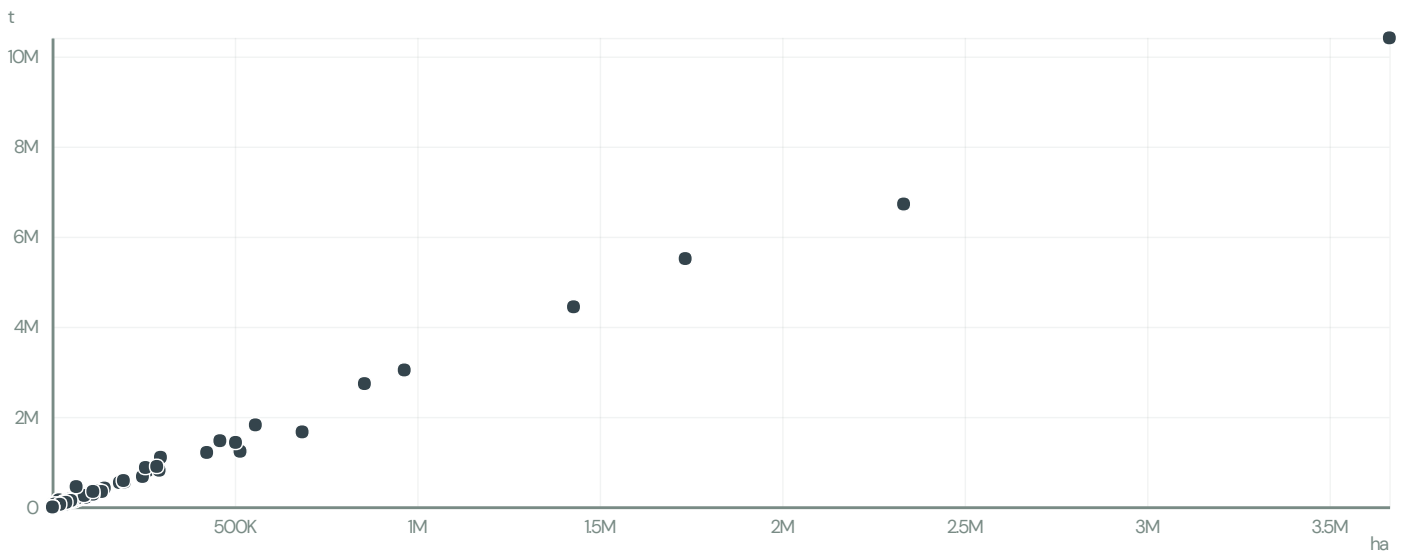

BHS CORRUGATED SOUTH AMERICA

ACTIVITY: Exporter
COMMODITY: Soy
COUNTRY: Brazil
YEAR: 2014

BHS CORRUGATED SOUTH AMERICA was the 238th largest exporter of soy from BRAZIL in 2014, accounting for 2 thousand tons. As an exporter, BHS CORRUGATED SOUTH AMERICA sources from 1 municipalities, or 0% of the soy production municipalities.

Comparing companies exporting SOY from Brazil in 2014