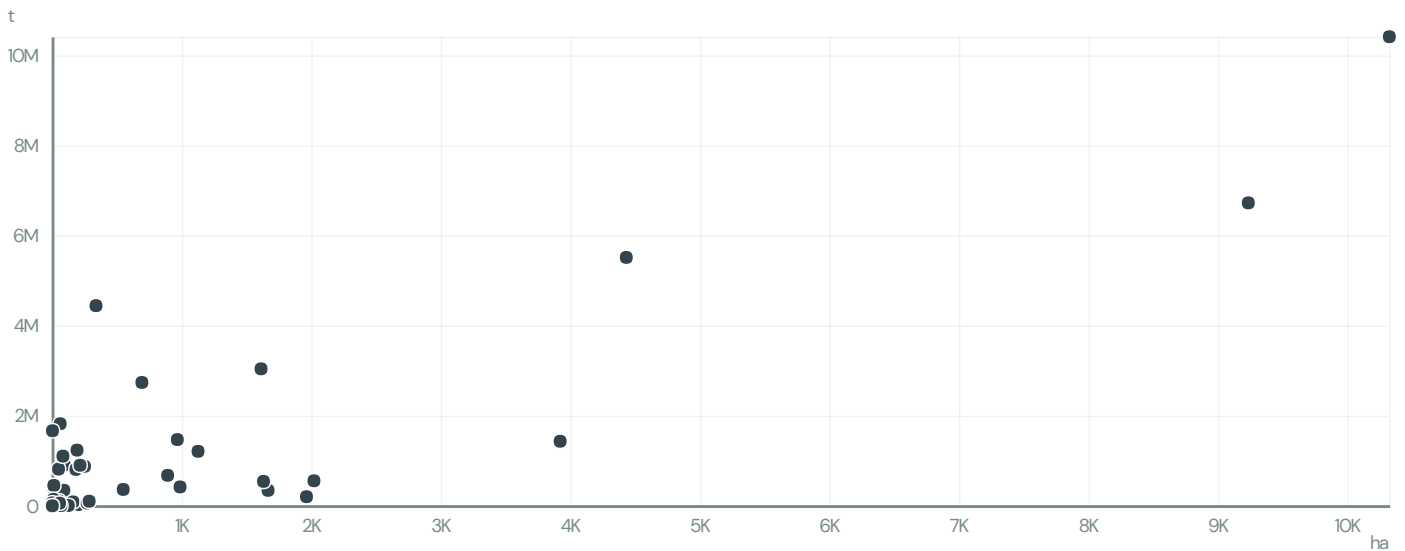

BHS CORRUGATED SOUTH AMERICA

ACTIVITY: Exporter
COMMODITY: Soy
COUNTRY: Brazil
YEAR: 2014

BHS CORRUGATED SOUTH AMERICA was the 238th largest exporter of soy from BRAZIL in 2014, accounting for 2 thousand tons. As an exporter, BHS CORRUGATED SOUTH AMERICA sources from 1 municipalities, or 0% of the soy production municipalities.

Comparing companies exporting SOY from Brazil in 2014