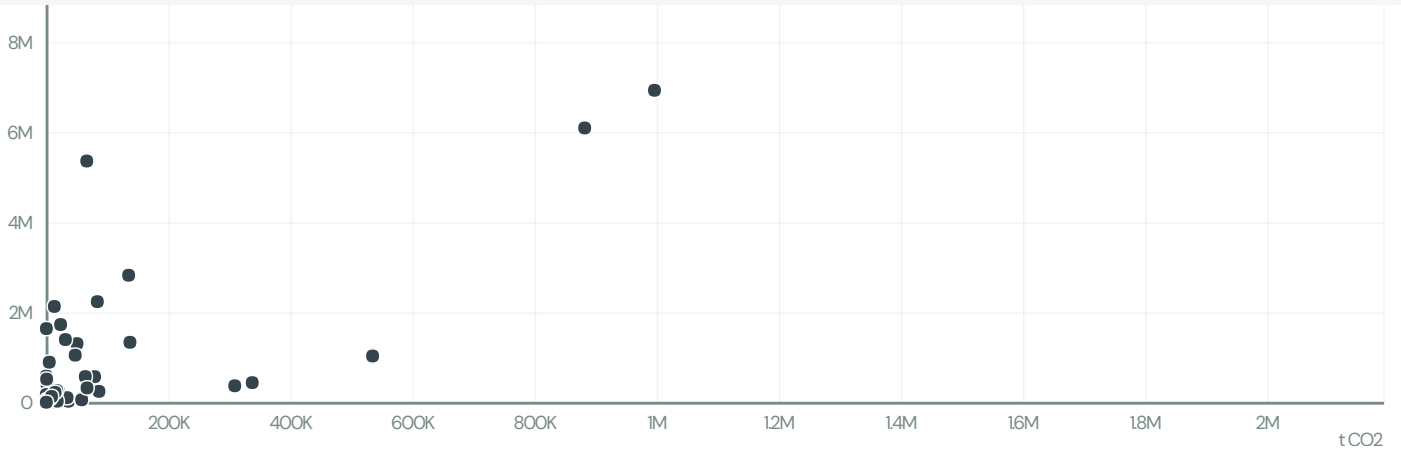

Trase is a partnership between

In close collaboration with many others.

[Click for more information about our partners and funders.](#)

- **Home**
- Resources
- About
- Contact us
- **Supply Chains**
- Data Tools
- Profiles
- Logistics Maps
- Downloads
- **Finance**
- Explore
- Search
- Watchlists
- Methodology
- FAQs
- **Insights**
- Yearbook
- Collections
- Publications

Sign up for our Newsletter

[twitter link](#) [linkedin link](#) [contact mail](#)

[Terms of use](#) • [Privacy policy](#) • [Cookie policy](#)

[Gordon and Betty Moore Foundation](#)

[Norway's International Climate and Forest Initiative (NICFI)](#)

[Good Growth partnership](#)

[Quadrature Climate Foundation partnership](#)

This website uses cookies to provide you with an improved user experience. By continuing to browse this site, you consent to the use of cookies and similar technologies. Please visit our [privacy policy](#) for further details.

I understand