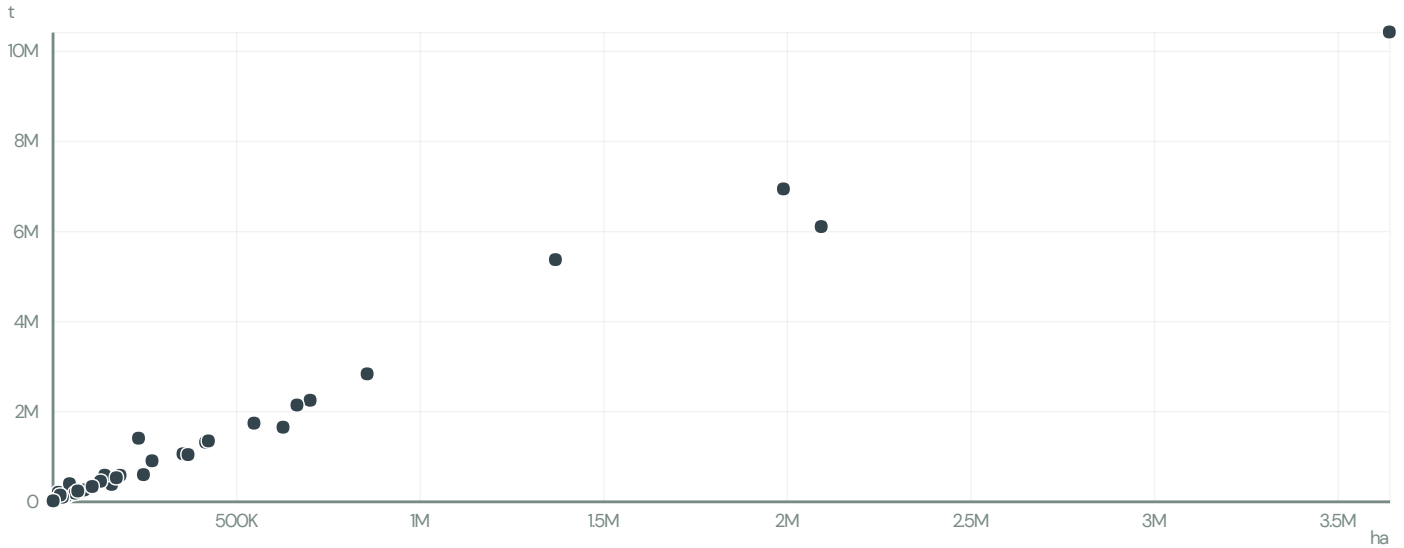

BIEMME DO BRASIL

ACTIVITY	COMMODITY	COUNTRY	YEAR
Exporter group	Soy	Brazil	2013

BIEMME DO BRASIL was the 286th largest exporter of soy from BRAZIL in 2013, accounting for 401 tons. As an exporter, BIEMME DO BRASIL sources from 1 municipalities, or 0% of the soy production municipalities.

Comparing companies exporting SOY from Brazil in 2013