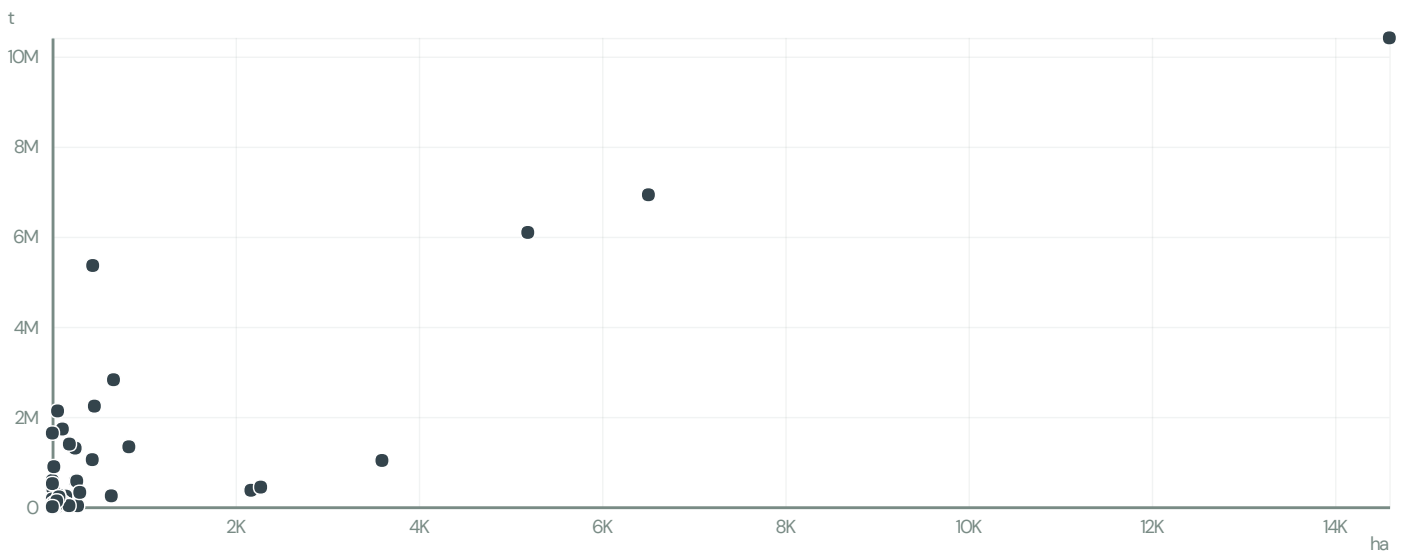

BIEMME DO BRASIL

ACTIVITY	COMMODITY	COUNTRY	YEAR
Exporter group	Soy	Brazil	2013

BIEMME DO BRASIL was the 286th largest exporter of soy from BRAZIL in 2013, accounting for 401 tons. As an exporter, BIEMME DO BRASIL sources from 1 municipalities, or 0% of the soy production municipalities.

Comparing companies exporting SOY from Brazil in 2013