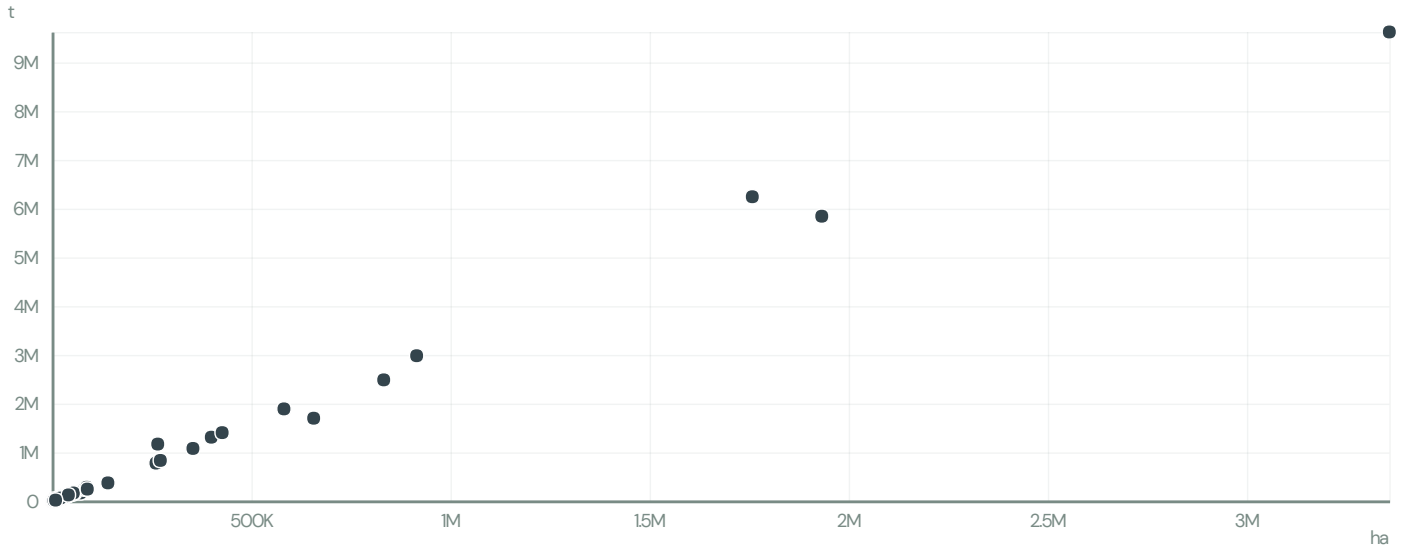

ALUBAR CABOS.

ACTIVITY: Exporter
COMMODITY: Soy
COUNTRY: Brazil
YEAR: 2010

ALUBAR CABOS. was the 85th largest exporter of soy from BRAZIL in 2010, accounting for 26 thousand tons. This is a 184% increase vs the previous year. As an exporter, ALUBAR CABOS. sources from 1 municipalities, or 0% of the soy production municipalities.

Comparing companies exporting SOY from Brazil in 2010