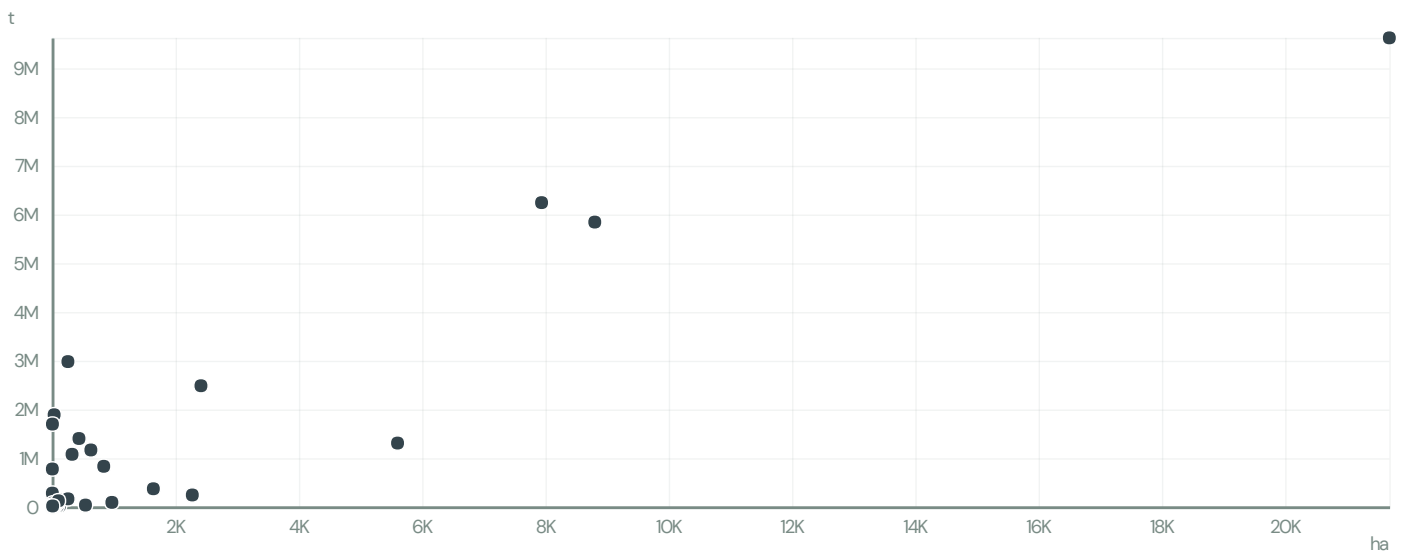

ALUBAR CABOS.

ACTIVITY: Exporter
COMMODITY: Soy
COUNTRY: Brazil
YEAR: 2010

ALUBAR CABOS. was the 85th largest exporter of soy from BRAZIL in 2010, accounting for 26 thousand tons. This is a 184% increase vs the previous year. As an exporter, ALUBAR CABOS. sources from 1 municipalities, or 0% of the soy production municipalities.

Comparing companies exporting SOY from Brazil in 2010