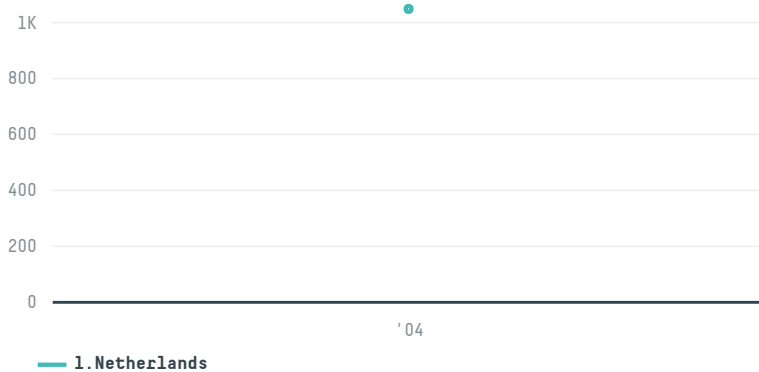

TOP DESTINATION COUNTRIES OF SOY EXPORTED BY TORLIM INDUSTRIA FRIGORIFICA LTDA: