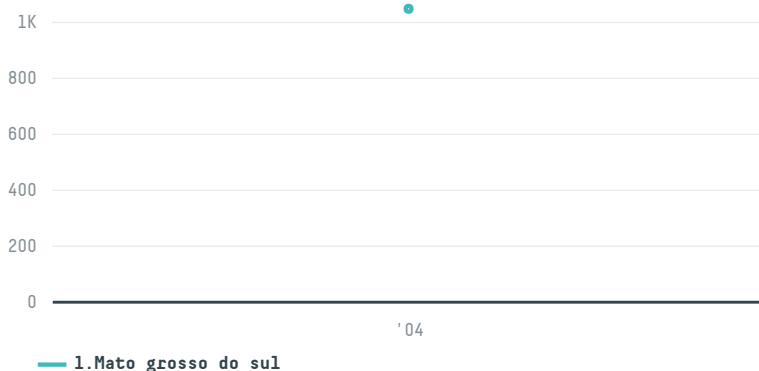

TOP DESTINATION COUNTRIES OF SOY EXPORTED BY TORLIM INDUSTRIA FRIGORIFICA LTDA: