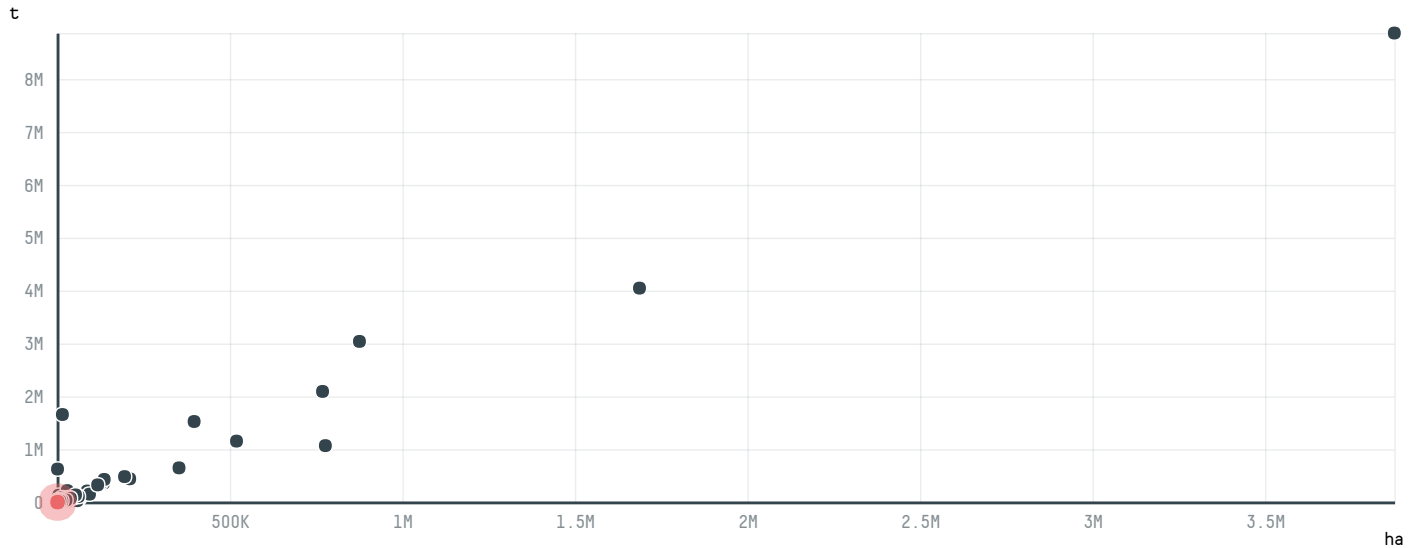

TOP DESTINATION COUNTRIES OF SOY EXPORTED BY TORLIM INDUSTRIA FRIGORIFICA LTDA:

MATA ATLANTICA

N/A

ITAPORA

N/A

COMPARING COMPANIES EXPORTING SOY FROM BRAZIL IN 2004

Trase is a partnership between

In collaboration with