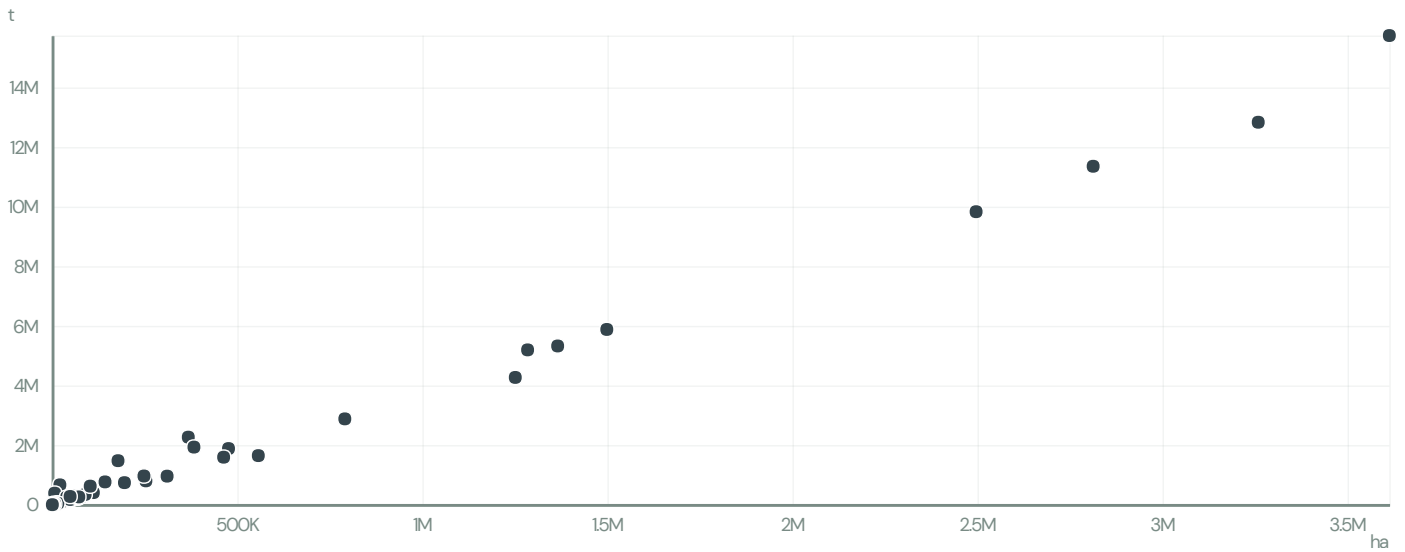

METALFRIO SOLUTIONS

ACTIVITY: Exporter group
COMMODITY: Soy
COUNTRY: Brazil
YEAR: 2018

METALFRIO SOLUTIONS was the 70th largest exporter of soy from BRAZIL in 2018, accounting for 41 thousand tons. This is a 0% increase vs the previous year. As an exporter, METALFRIO SOLUTIONS sources from 1 municipalities, or 0% of the soy production municipalities.

Comparing companies exporting SOY from Brazil in 2018