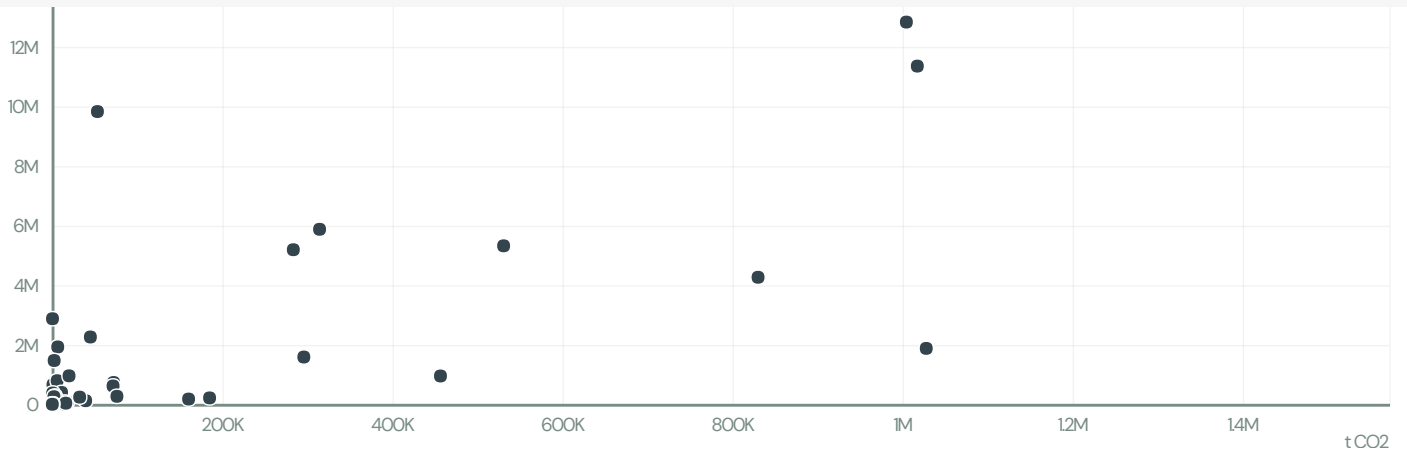

Trase is a partnership between

In close collaboration with many others.

[Click for more information about our partners and funders.](#)

Home	Supply Chains	Finance	Insights
Resources	Data Tools	Explore	Yearbook
About	Profiles	Search	Collections
Contact us	Logistics Maps	Watchlists	Publications
	Downloads	Methodology	
		FAQs	

Sign up for our Newsletter

- [twitter link](#)
- [linkedin link](#)
- [contact mail](#)

[Terms of use](#) • [Privacy policy](#) • [Cookie policy](#)

This website uses cookies to provide you with an improved user experience. By continuing to browse this site, you consent to the use of cookies and similar technologies. Please visit our [privacy policy](#) for further details.

I understand